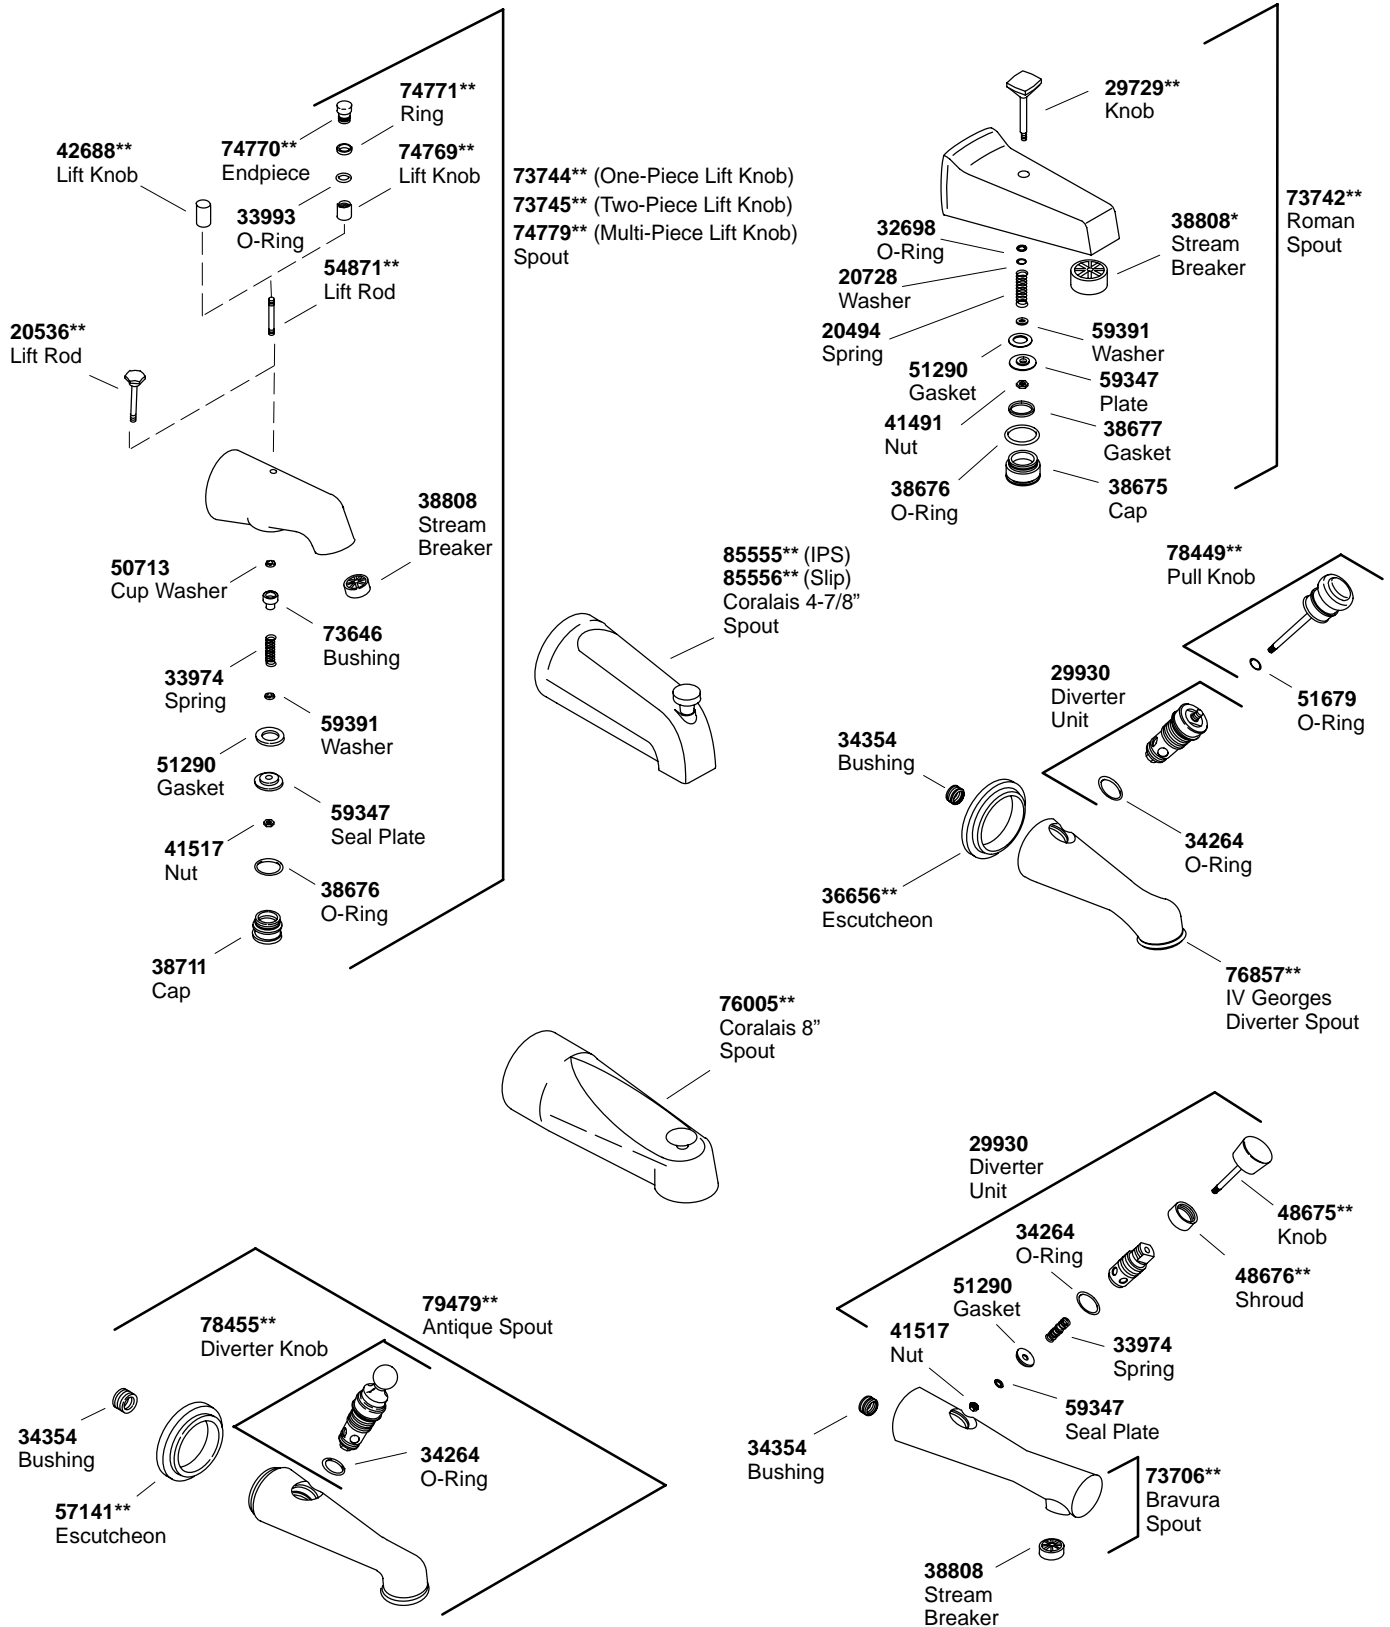

KOHLER® SERVICE PARTS

DIVERTER WALL-MOUNT BATH SPOUTS

**Finish/color code must be specified when ordering.