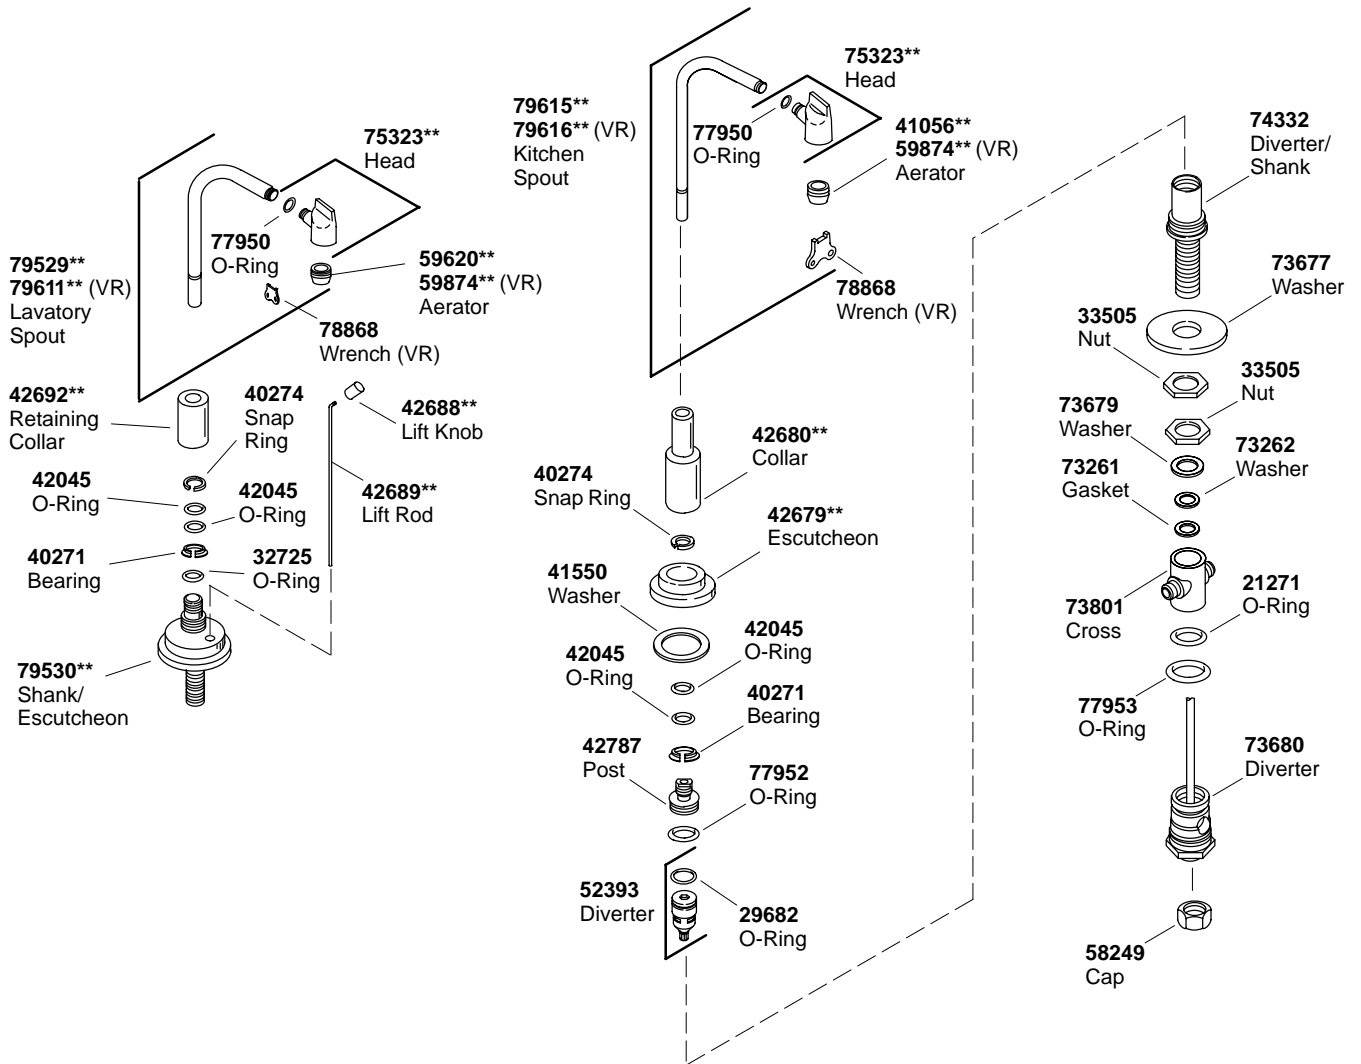

KOHLER® SERVICE PARTS

MULTI-SWIVEL SWING SPOUT

**Finish/color code must be specified when ordering.