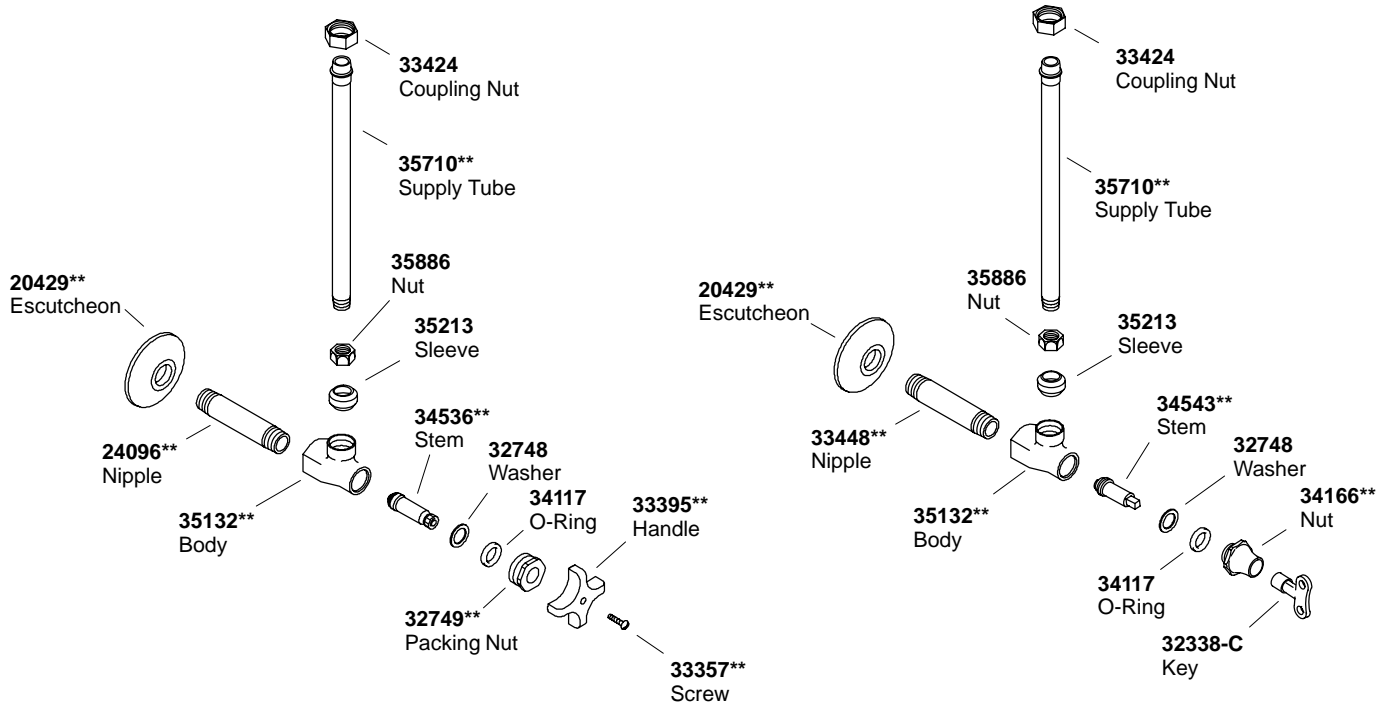

KOHLER® SERVICE PARTS

PAIR — 1/2" ANGLE SUPPLIES WITH STOPS

**Finish/color code must be specified when ordering.