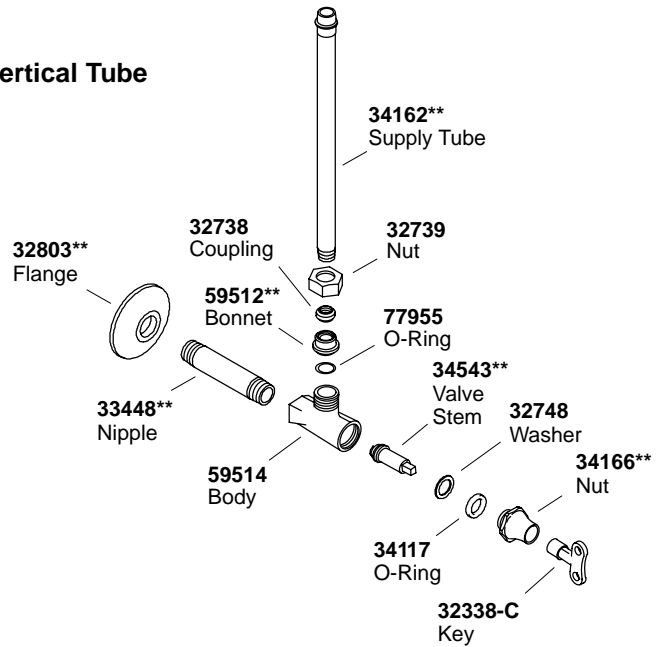

With Annealed Vertical Tube

**Finish/color code must be specified when ordering.