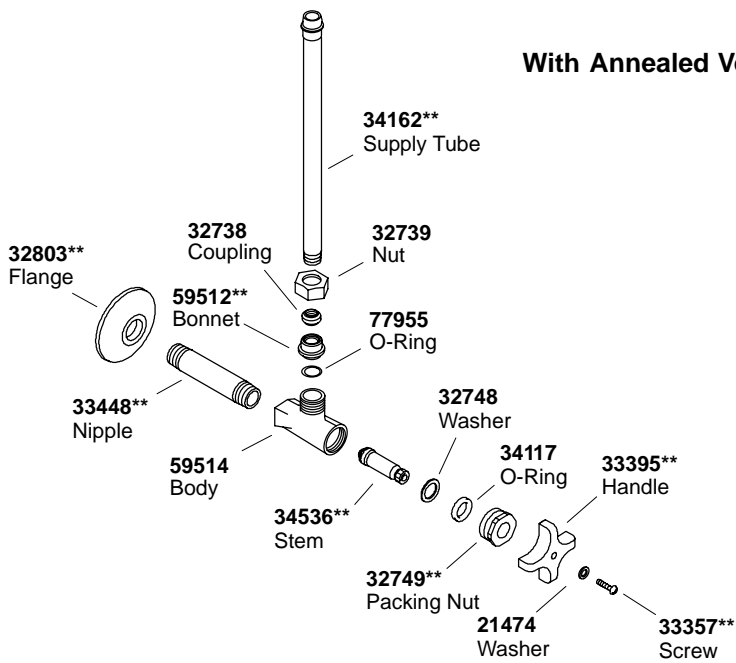

With Annealed Vertical Tube

**Finish/color code must be specified when ordering.