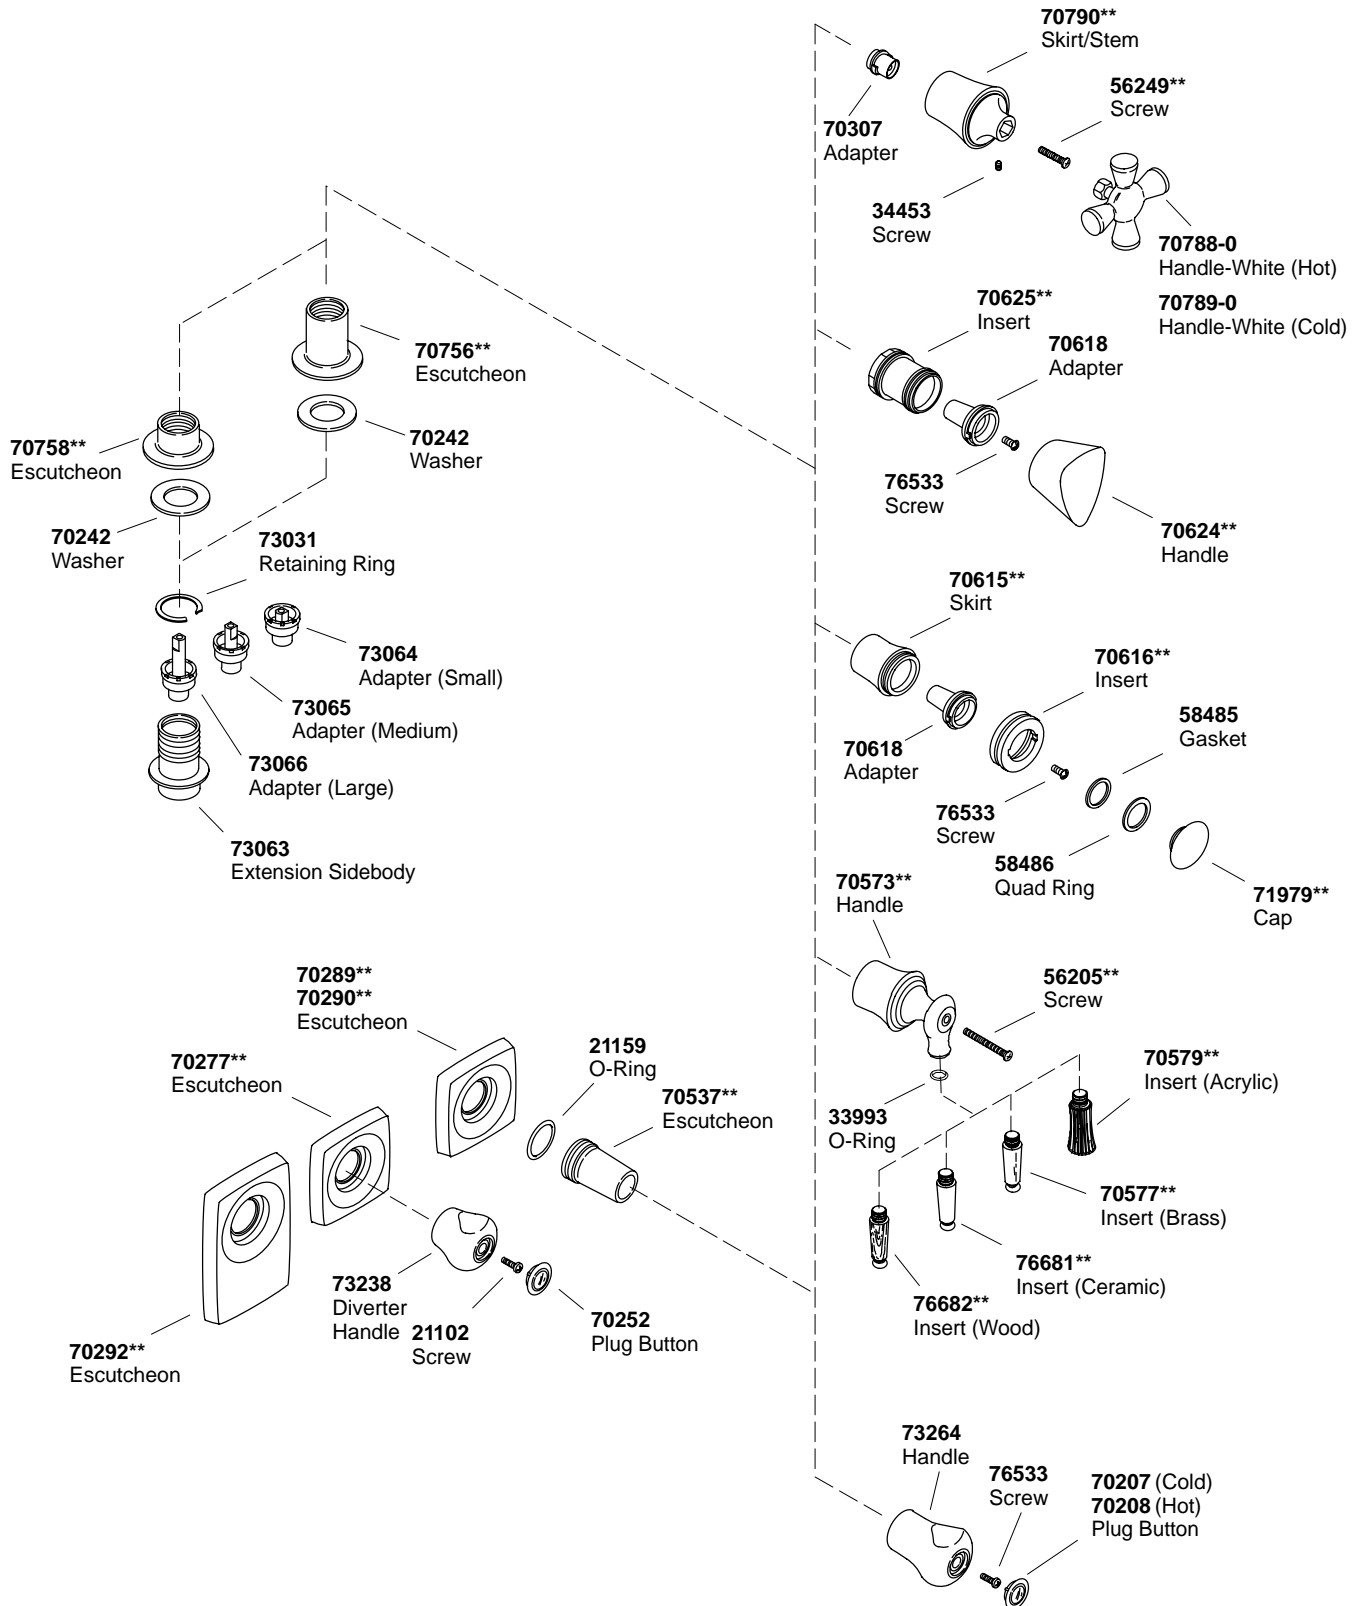

KOHLER® SERVICE PARTS

CORALAIS™ TWO HANDLE DECK & WALL-MOUNT BATH & SHOWER HANDLES

**Finish/color code must be specified when ordering.