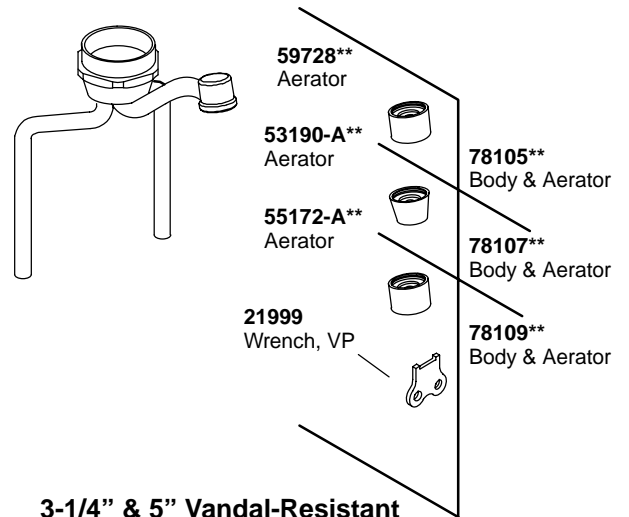

**3-1/4" Lever Handle**

**Sculptured Acrylic Handle**

**3-1/4" & 5" Vandal-Resistant  
Lever Handle**

\*\*Finish/color code must be specified when ordering.