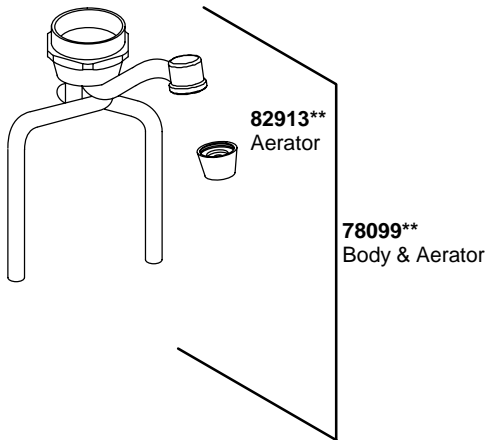

**3-1/4" Lever Handle**

**Sculptured Acrylic Handle**

**3-1/4" & 5" Vandal-Resistant  
Lever Handle**

\*\*Finish/color code must be specified when ordering.