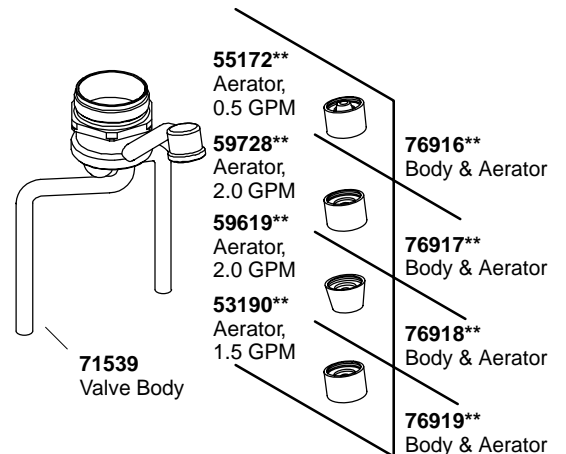

**3-1/4" Lever Handle**

**Sculptured Acrylic Handle**

**3-1/4" & 5" Vandal-Resistant  
Lever Handle**

\*\*Finish/color code must be specified when ordering.