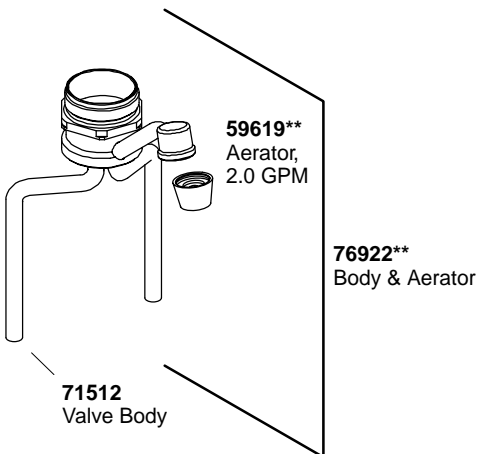

**3-1/4" Lever Handle**

**Sculptured Acrylic Handle**

**3-1/4" & 5" Vandal-Resistant  
Lever Handle**

\*\*Finish/color code must be specified when ordering.