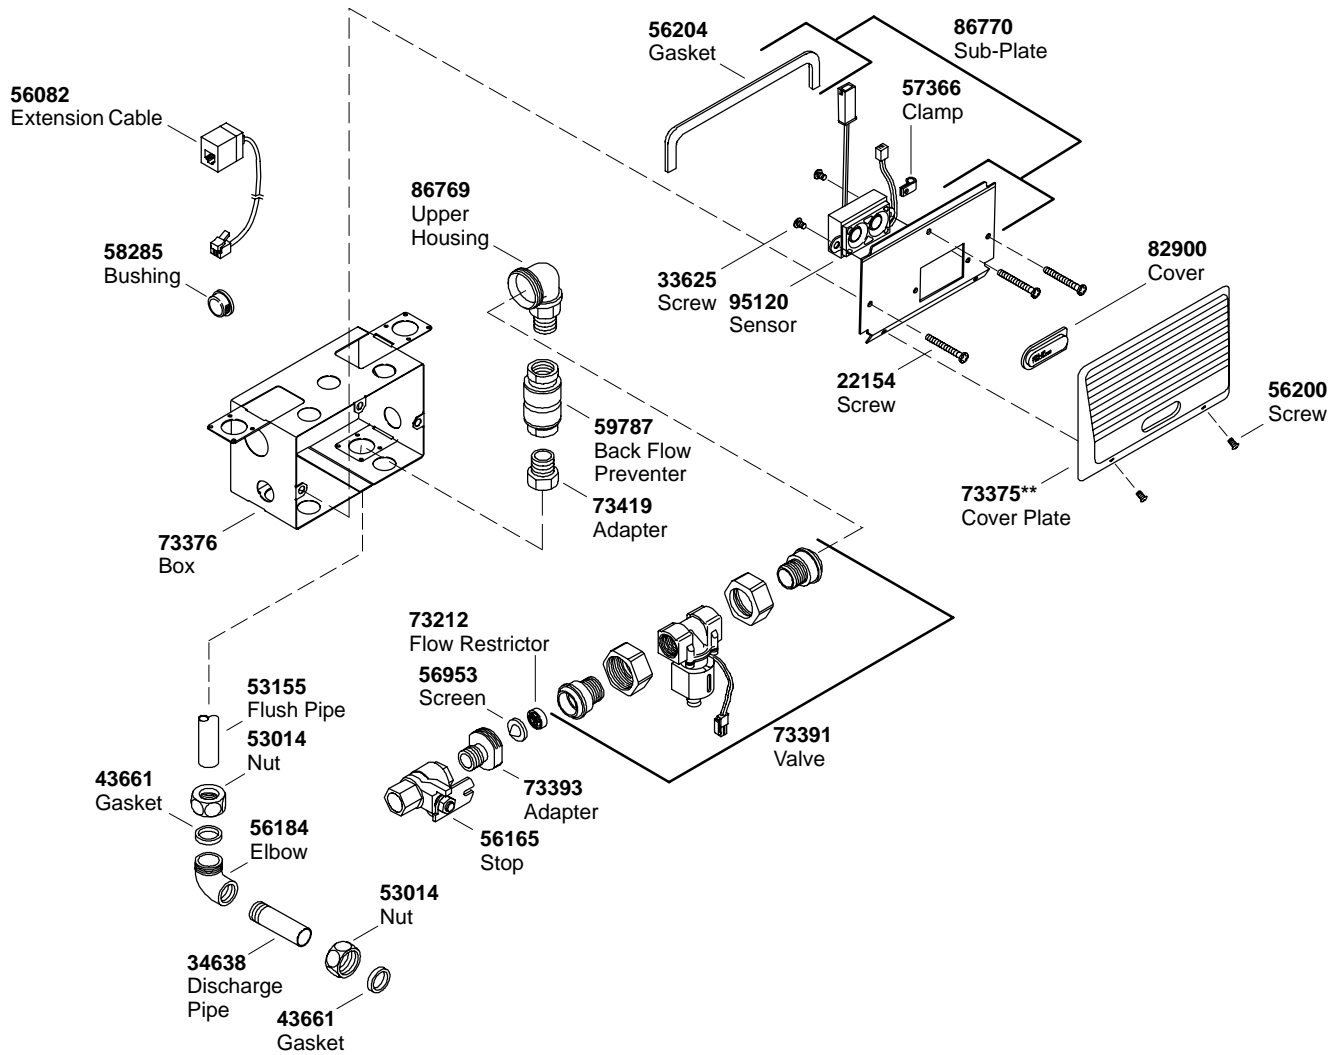

# KOHLER<sup>®</sup> SERVICE PARTS

## TOUCHLESS<sup>™</sup> ELECTRIC URINAL FLUSH VALVE

\*\*Finish/color code must be specified when ordering.