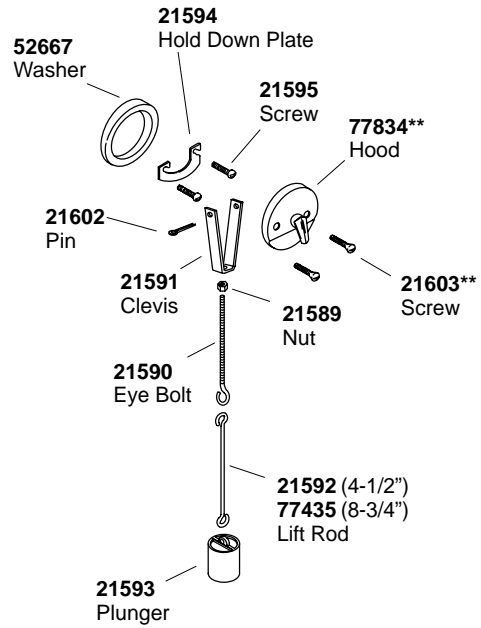

17 Gauge Brass

20 Gauge Brass

**Finish/color code must be specified when ordering.