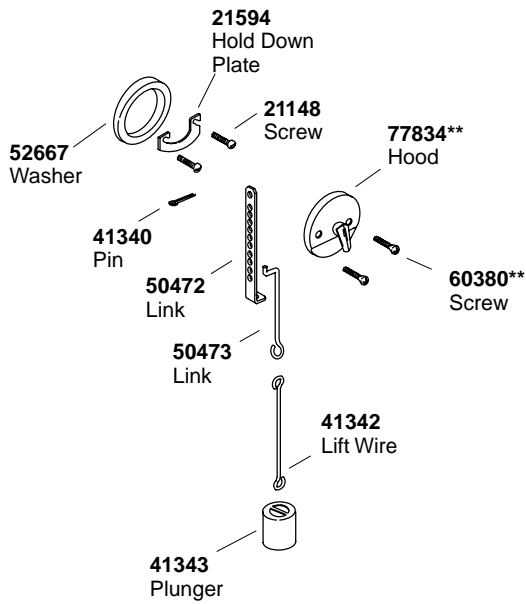

17 Gauge Brass

20 Gauge Brass

**Finish/color code must be specified when ordering.