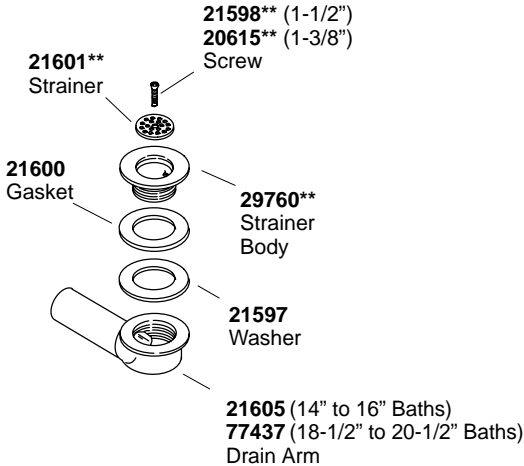

**17 Gauge Brass**

**20 Gauge Brass**

\*\*Finish/color code must be specified when ordering.