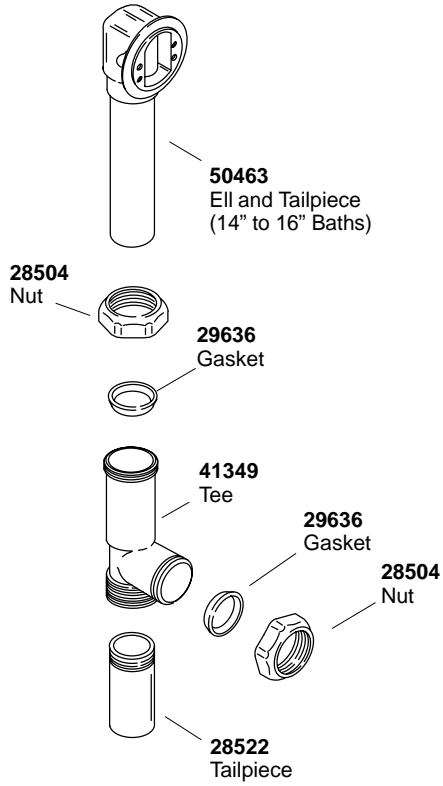

17 Gauge Brass

20 Gauge Brass

**Finish/color code must be specified when ordering.