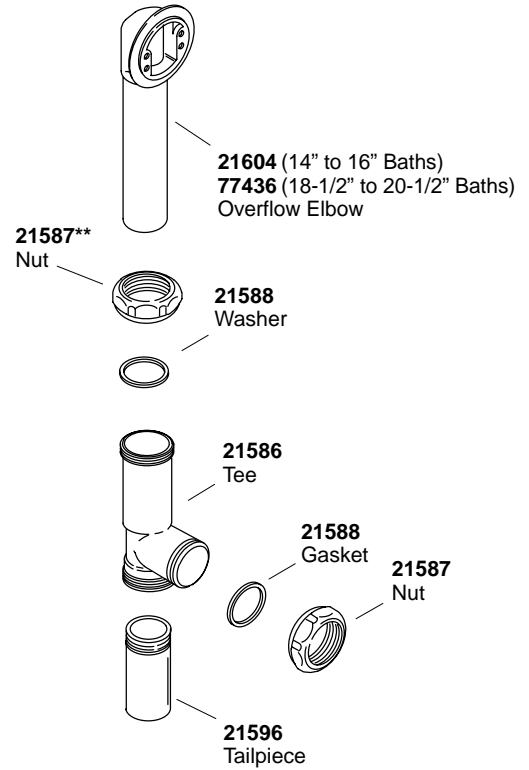

17 Gauge Brass

20 Gauge Brass

**Finish/color code must be specified when ordering.