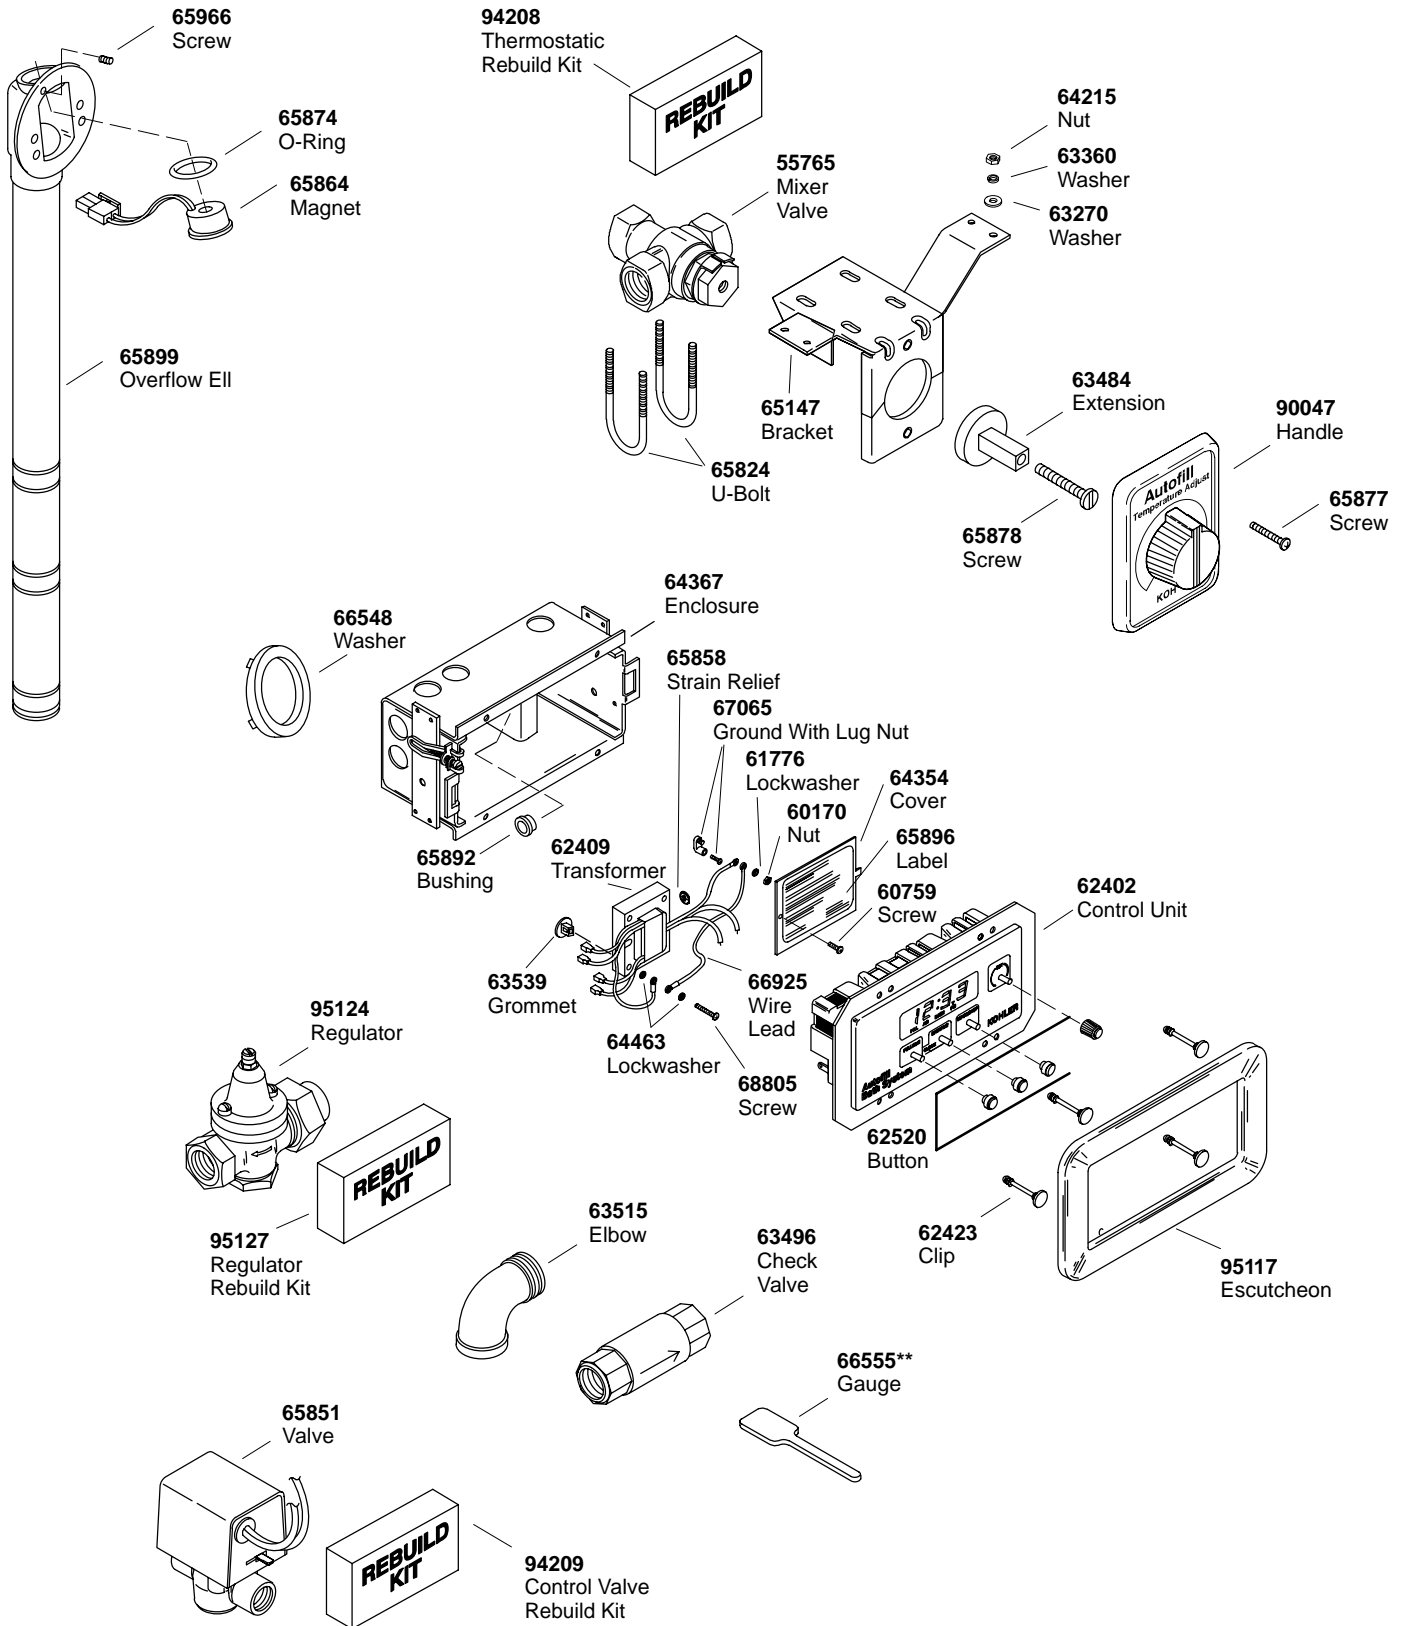

# KOHLER® SERVICE PARTS

**AUTOFILL™  
KIT**

\*\*Finish/color code must be specified when ordering.