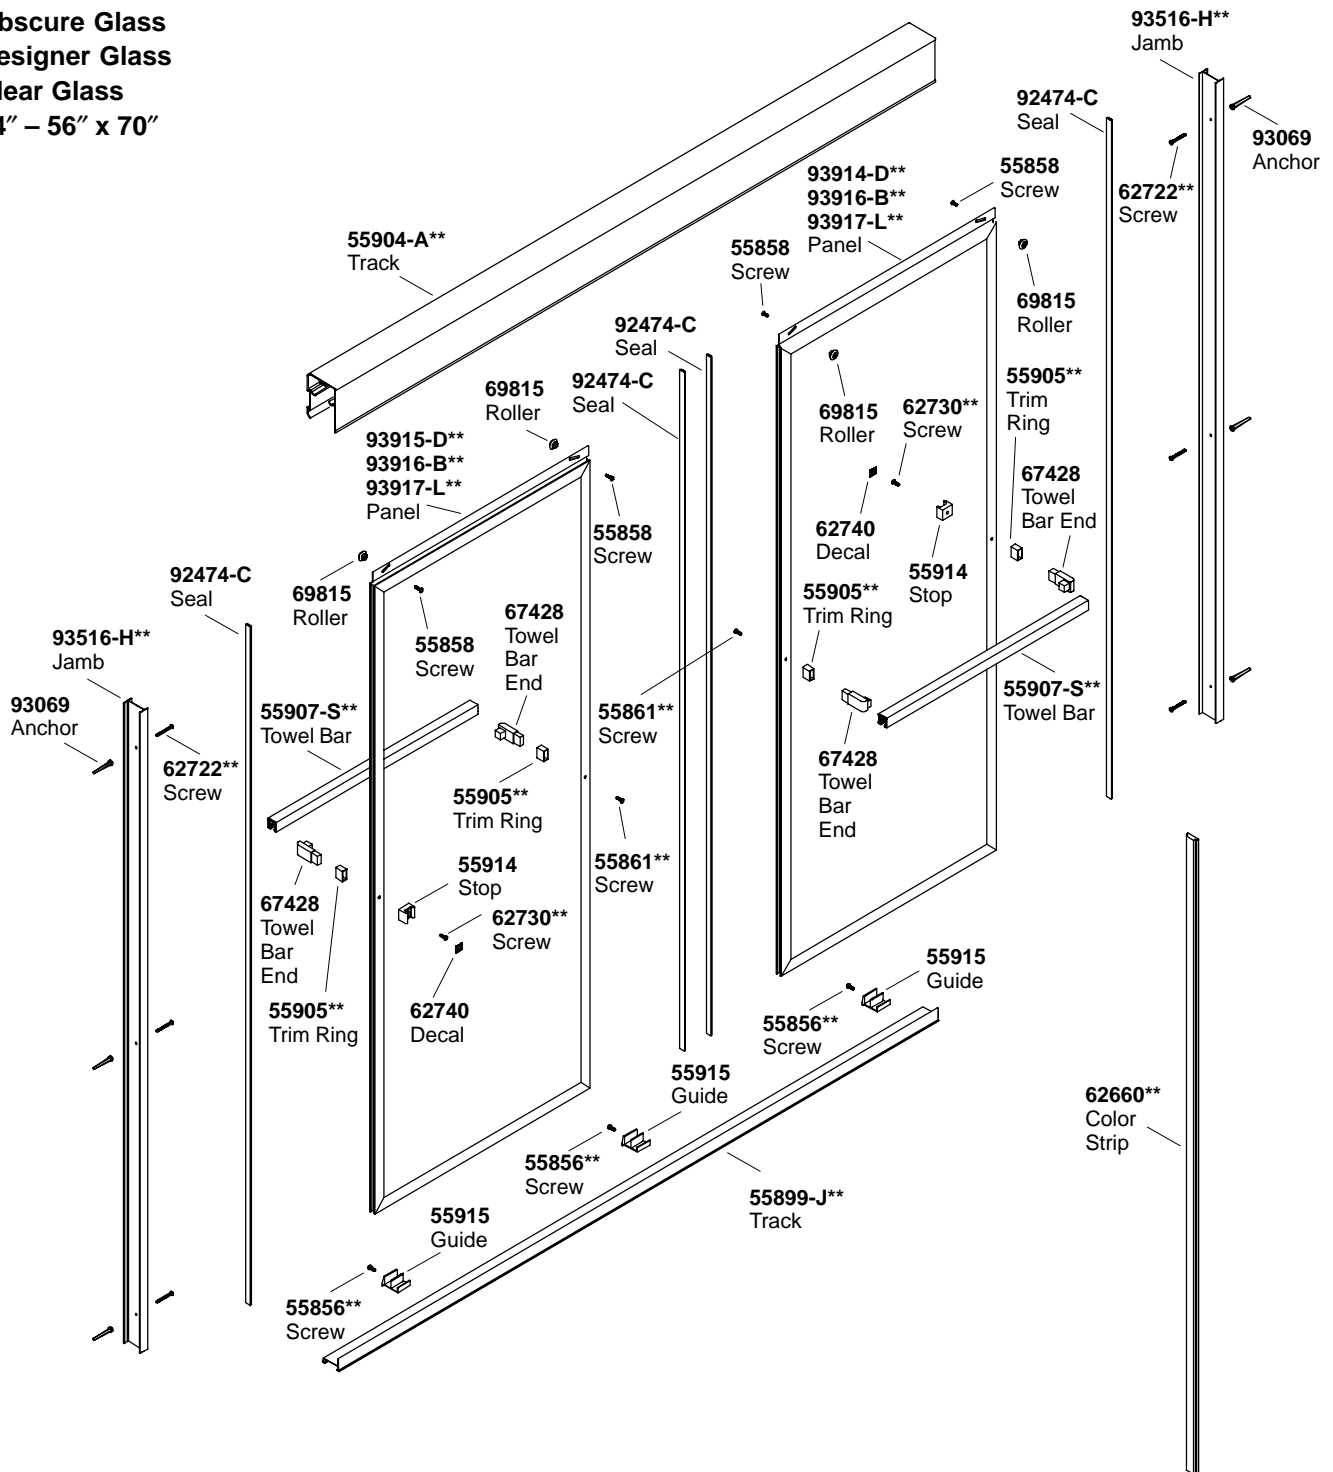

Obscure Glass
Designer Glass
Clear Glass
54" – 56" x 70"

Glass Panel Part Number Key

- D = Designer Glass
- B = Obscure Glass
- L = Clear Glass

**Finish/color code must be specified when ordering.