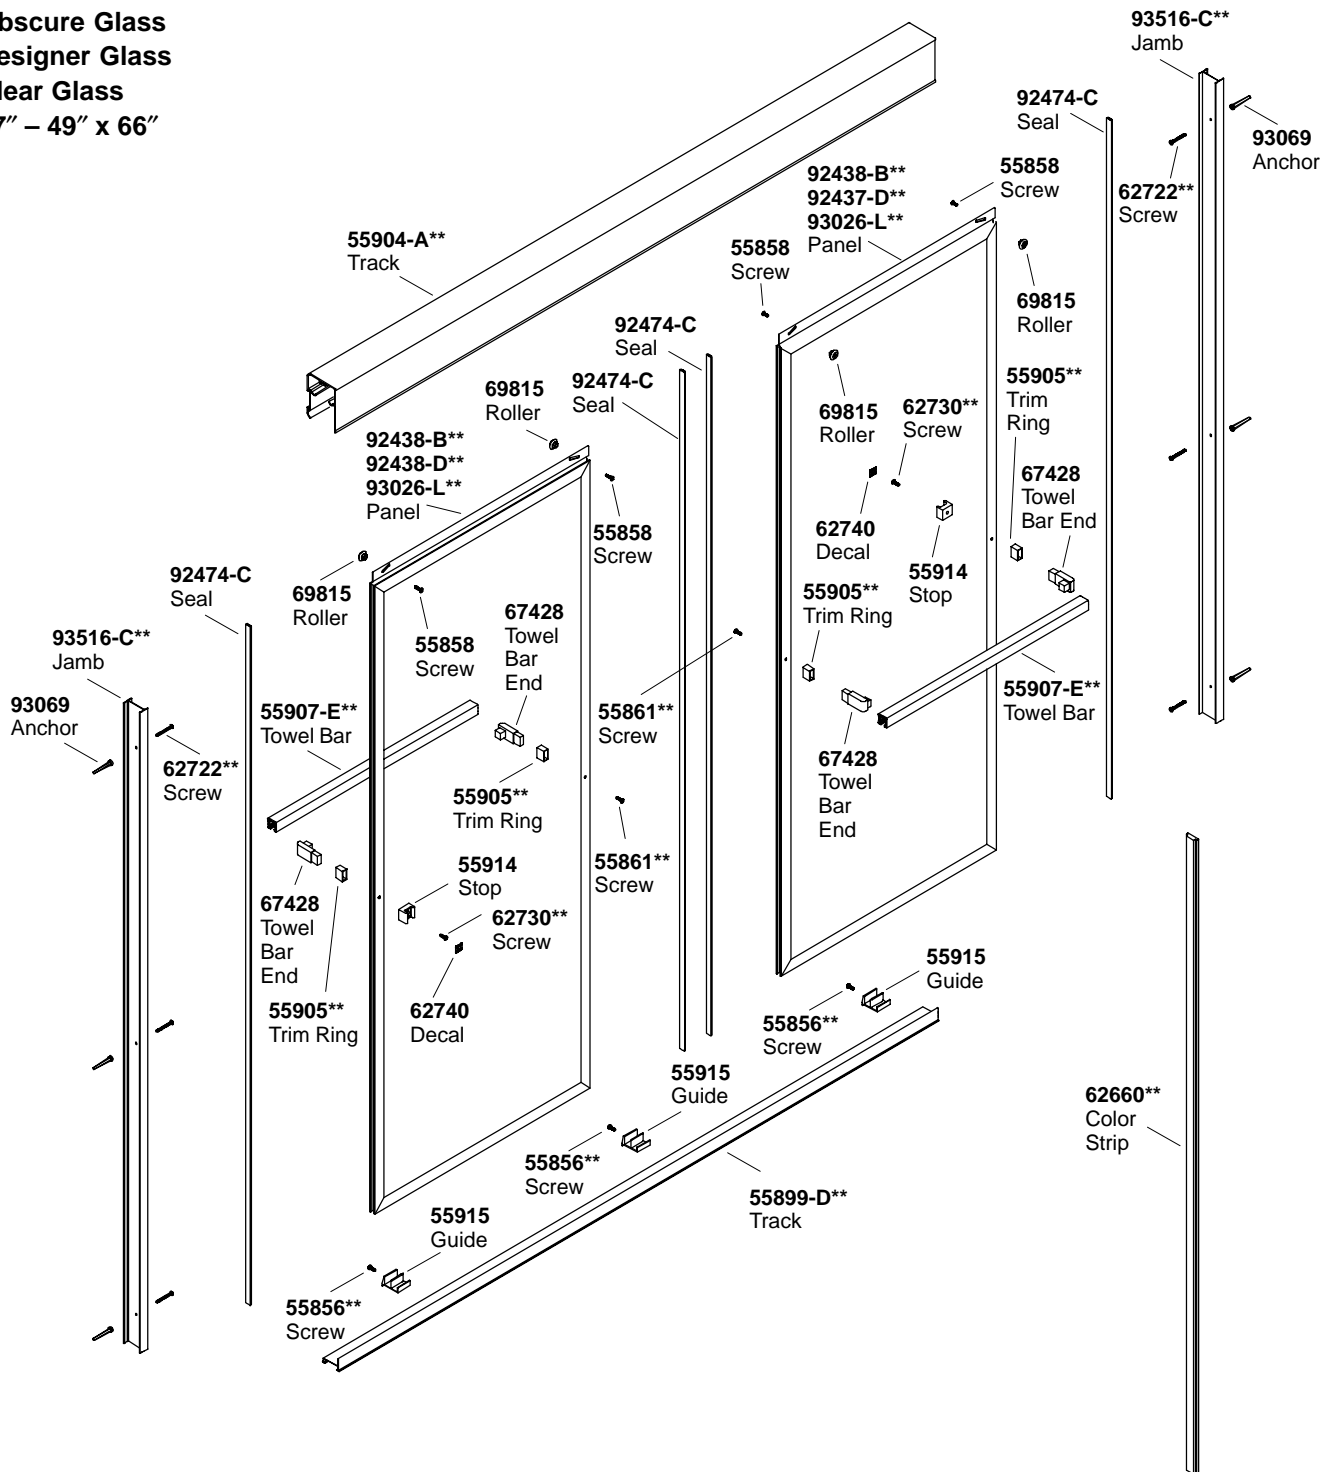

Obscure Glass
Designer Glass
Clear Glass
47" – 49" x 66"

Glass Panel Part Number Key

- B = Obscure Glass
- D = Designer Glass
- L = Clear Glass

**Finish/color code must be specified when ordering.