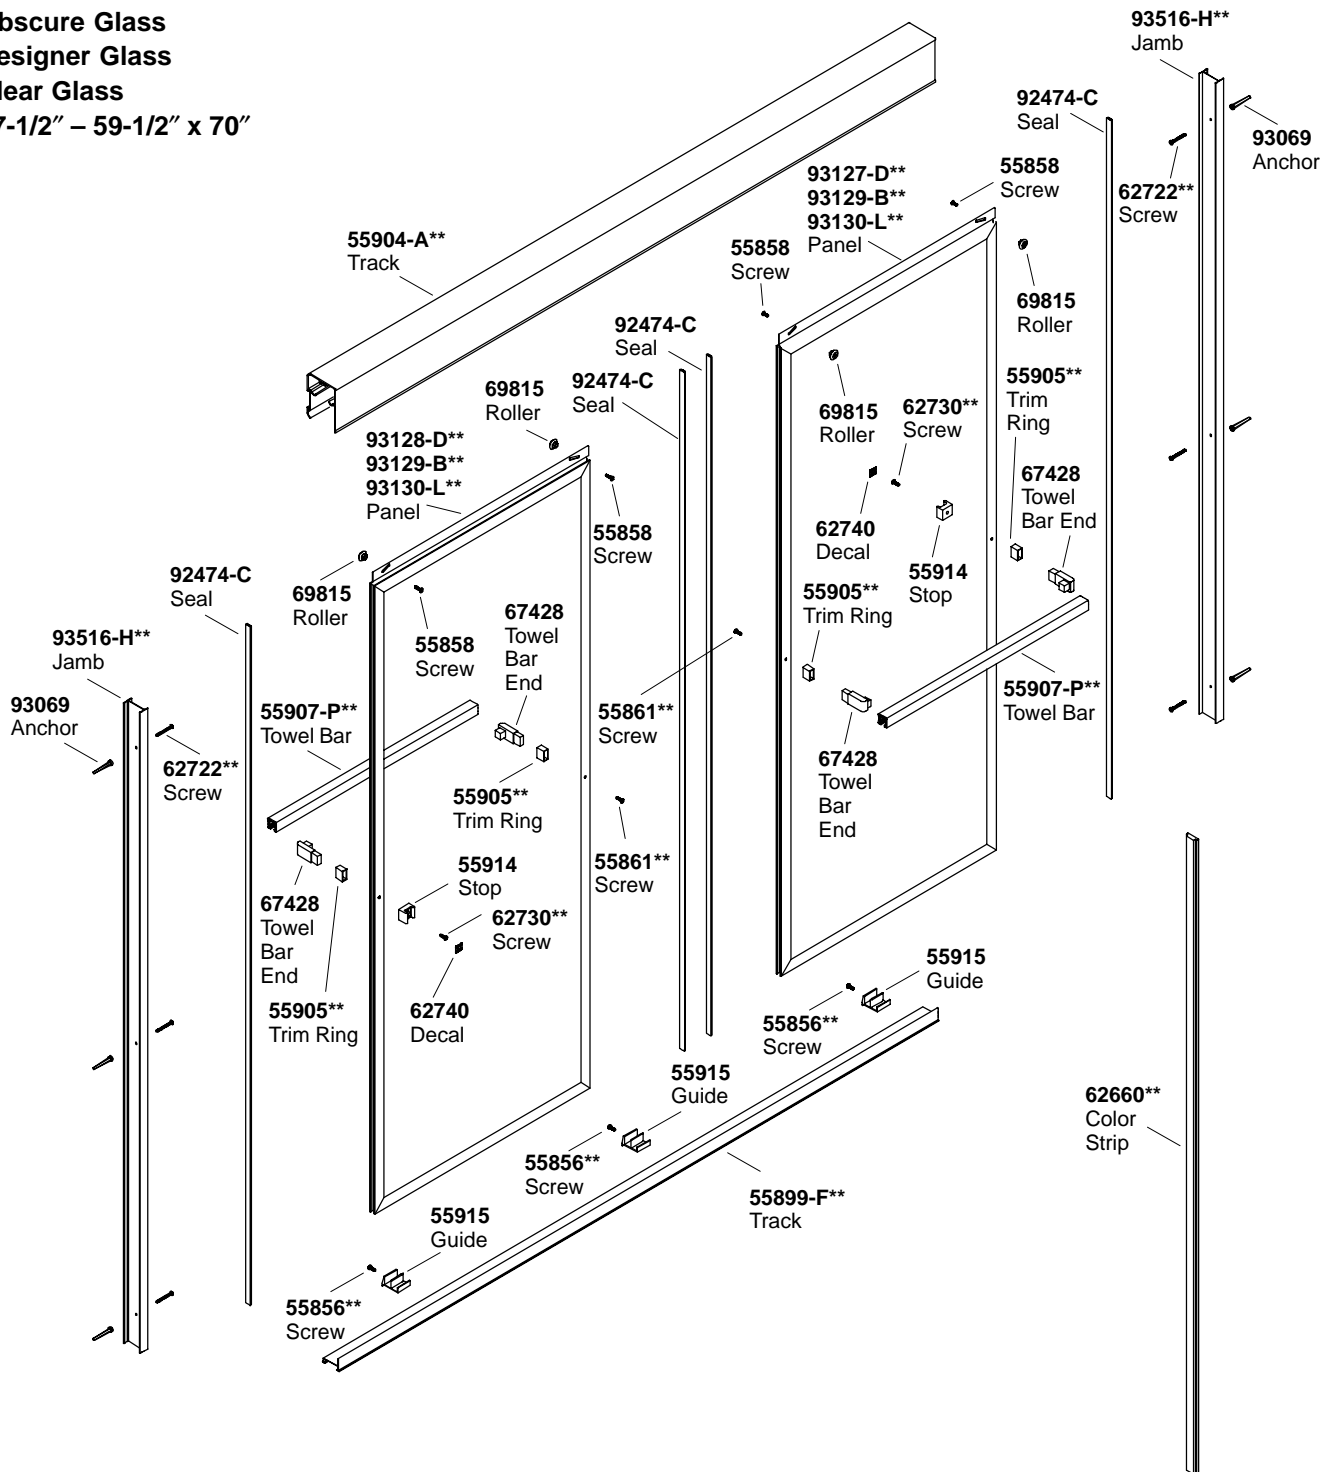

Obscure Glass  
Designer Glass  
Clear Glass  
57-1/2" – 59-1/2" x 70"

### Glass Panel Part Number Key

- B = Obscure Glass
- D = Designer Glass
- L = Clear Glass

\*\*Finish/color code must be specified when ordering.