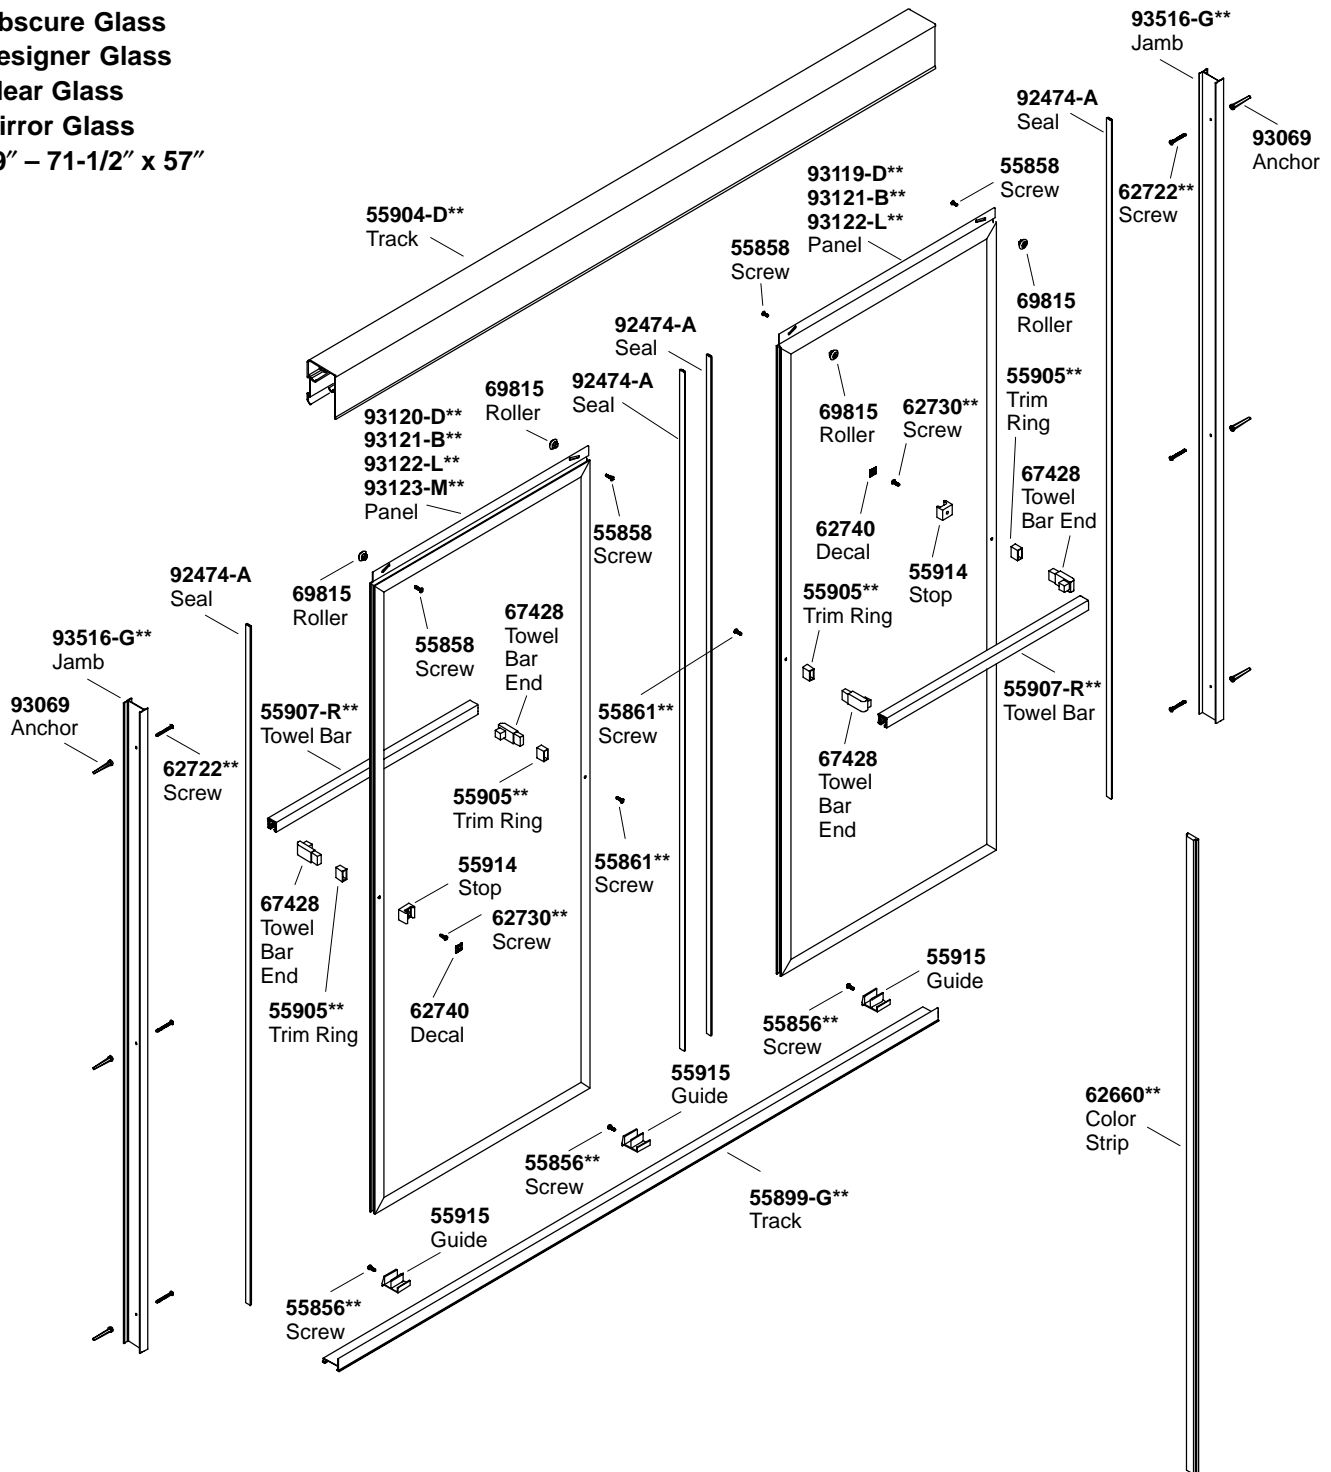

Obscure Glass
 Designer Glass
 Clear Glass
 Mirror Glass
 69" – 71-1/2" x 57"

Glass Panel Part Number Key	
-B	Obscure Glass
-D	Designer Glass
-L	Clear Glass
-M	Mirror Glass

**Finish/color code must be specified when ordering.