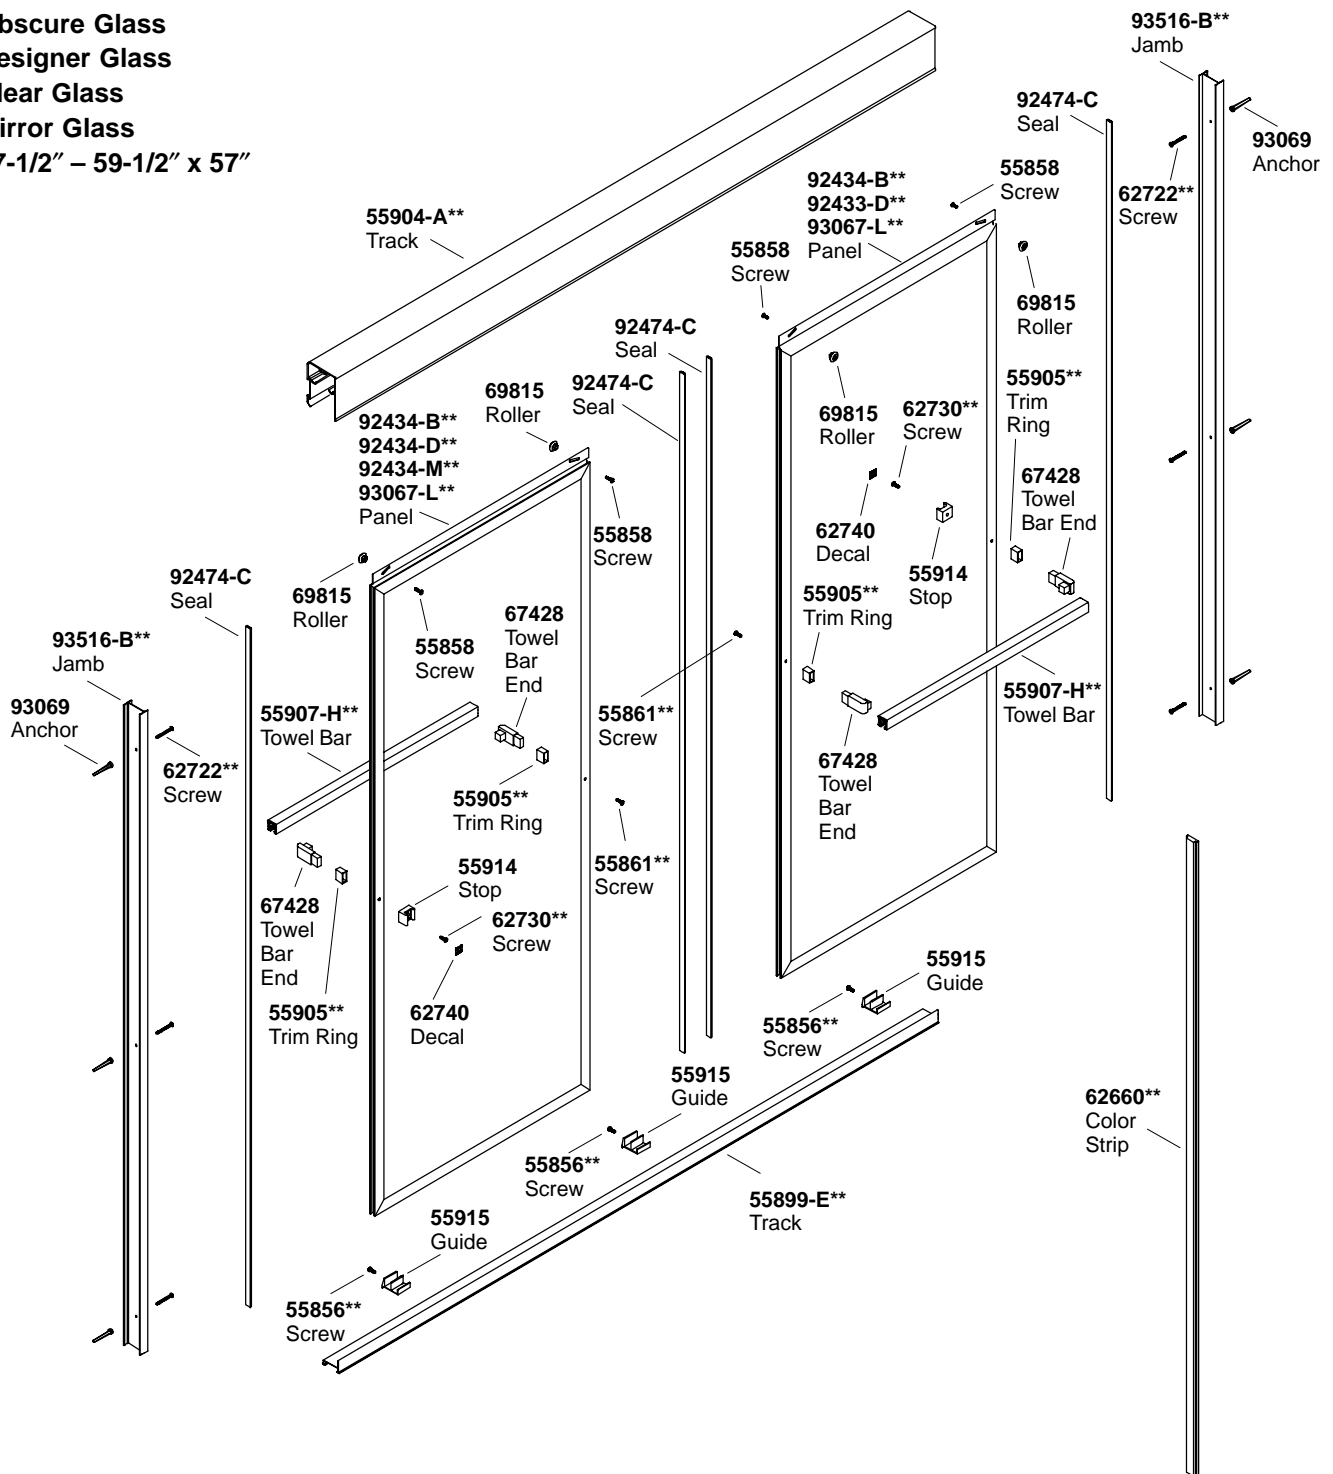

Obscure Glass
Designer Glass
Clear Glass
Mirror Glass
57-1/2" – 59-1/2" x 57"

Glass Panel Part Number Key

- B = Obscure Glass
- D = Designer Glass
- L = Clear Glass
- M = MirrorGlass

**Finish/color code must be specified when ordering.