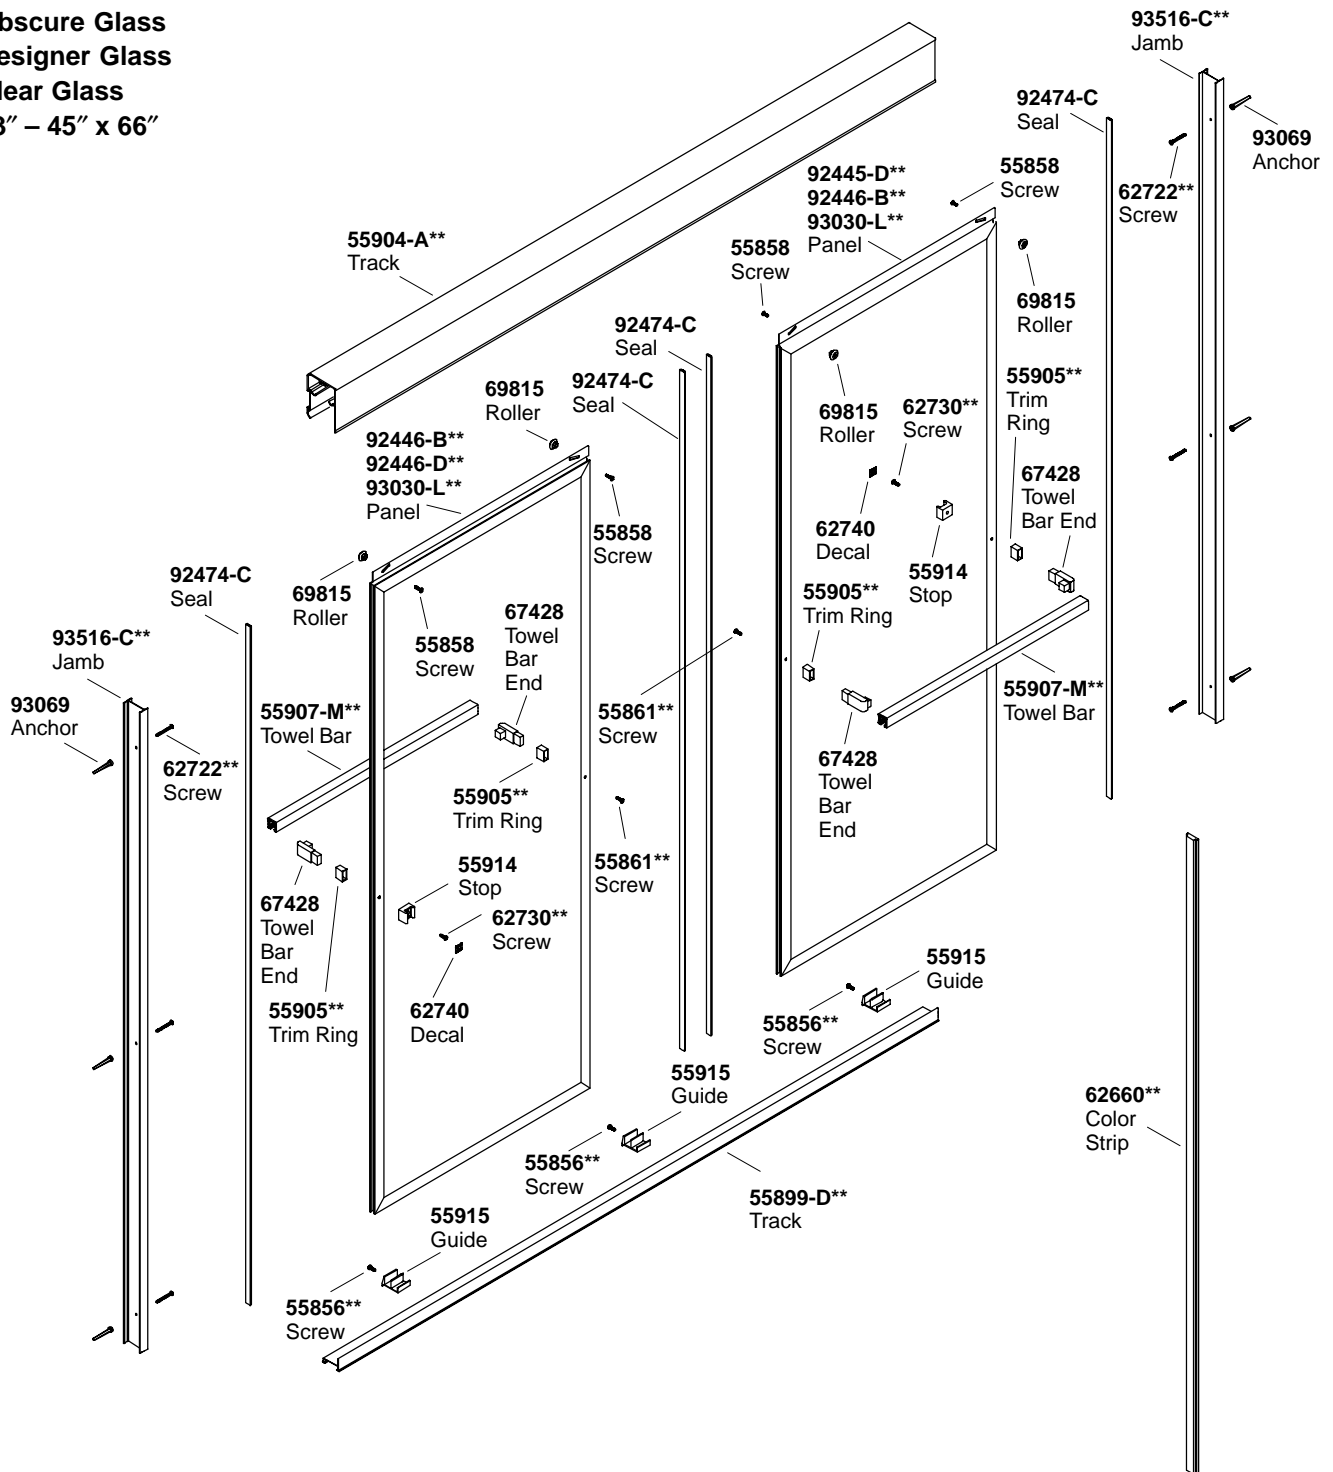

Obscure Glass
Designer Glass
Clear Glass
43" – 45" x 66"

Glass Panel Part Number Key

- B = Obscure Glass
- D = Designer Glass
- L = Clear Glass

**Finish/color code must be specified when ordering.