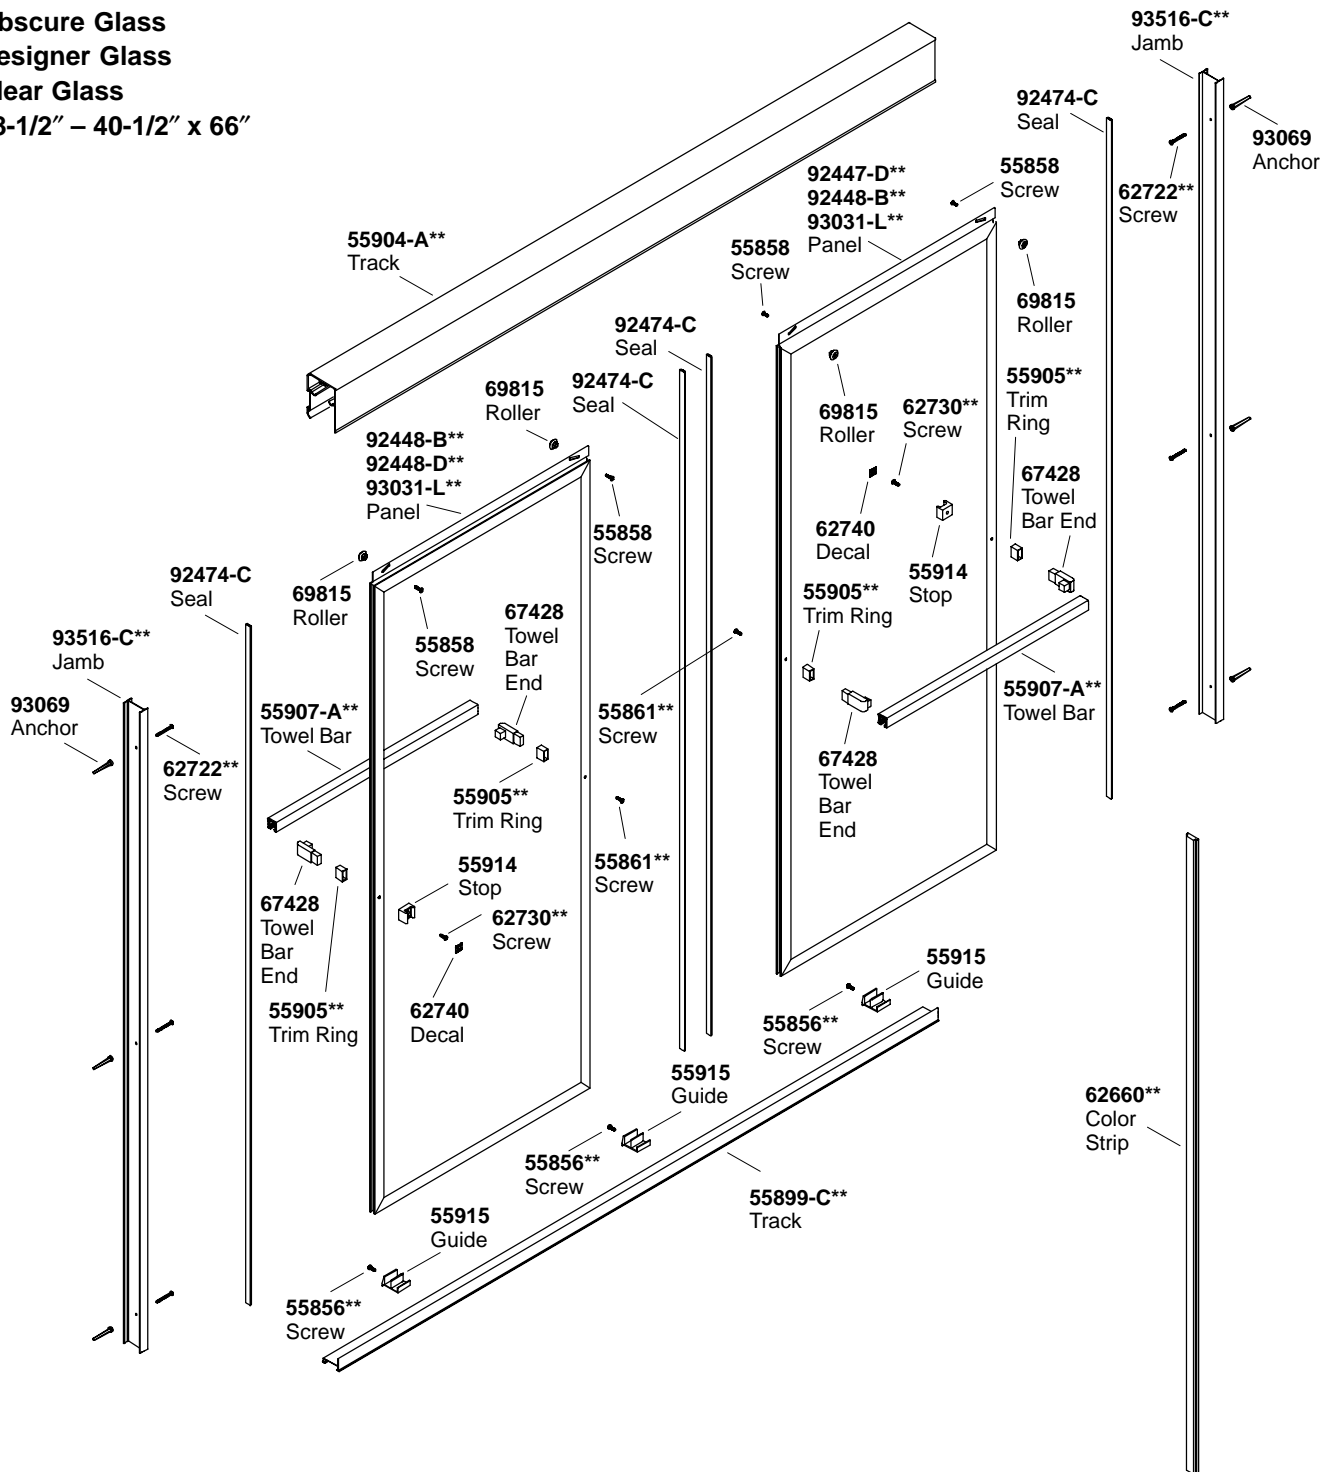

Obscure Glass
Designer Glass
Clear Glass
38-1/2" – 40-1/2" x 66"

Glass Panel Part Number Key

- B = Obscure Glass
- D = Designer Glass
- L = Clear Glass

**Finish/color code must be specified when ordering.