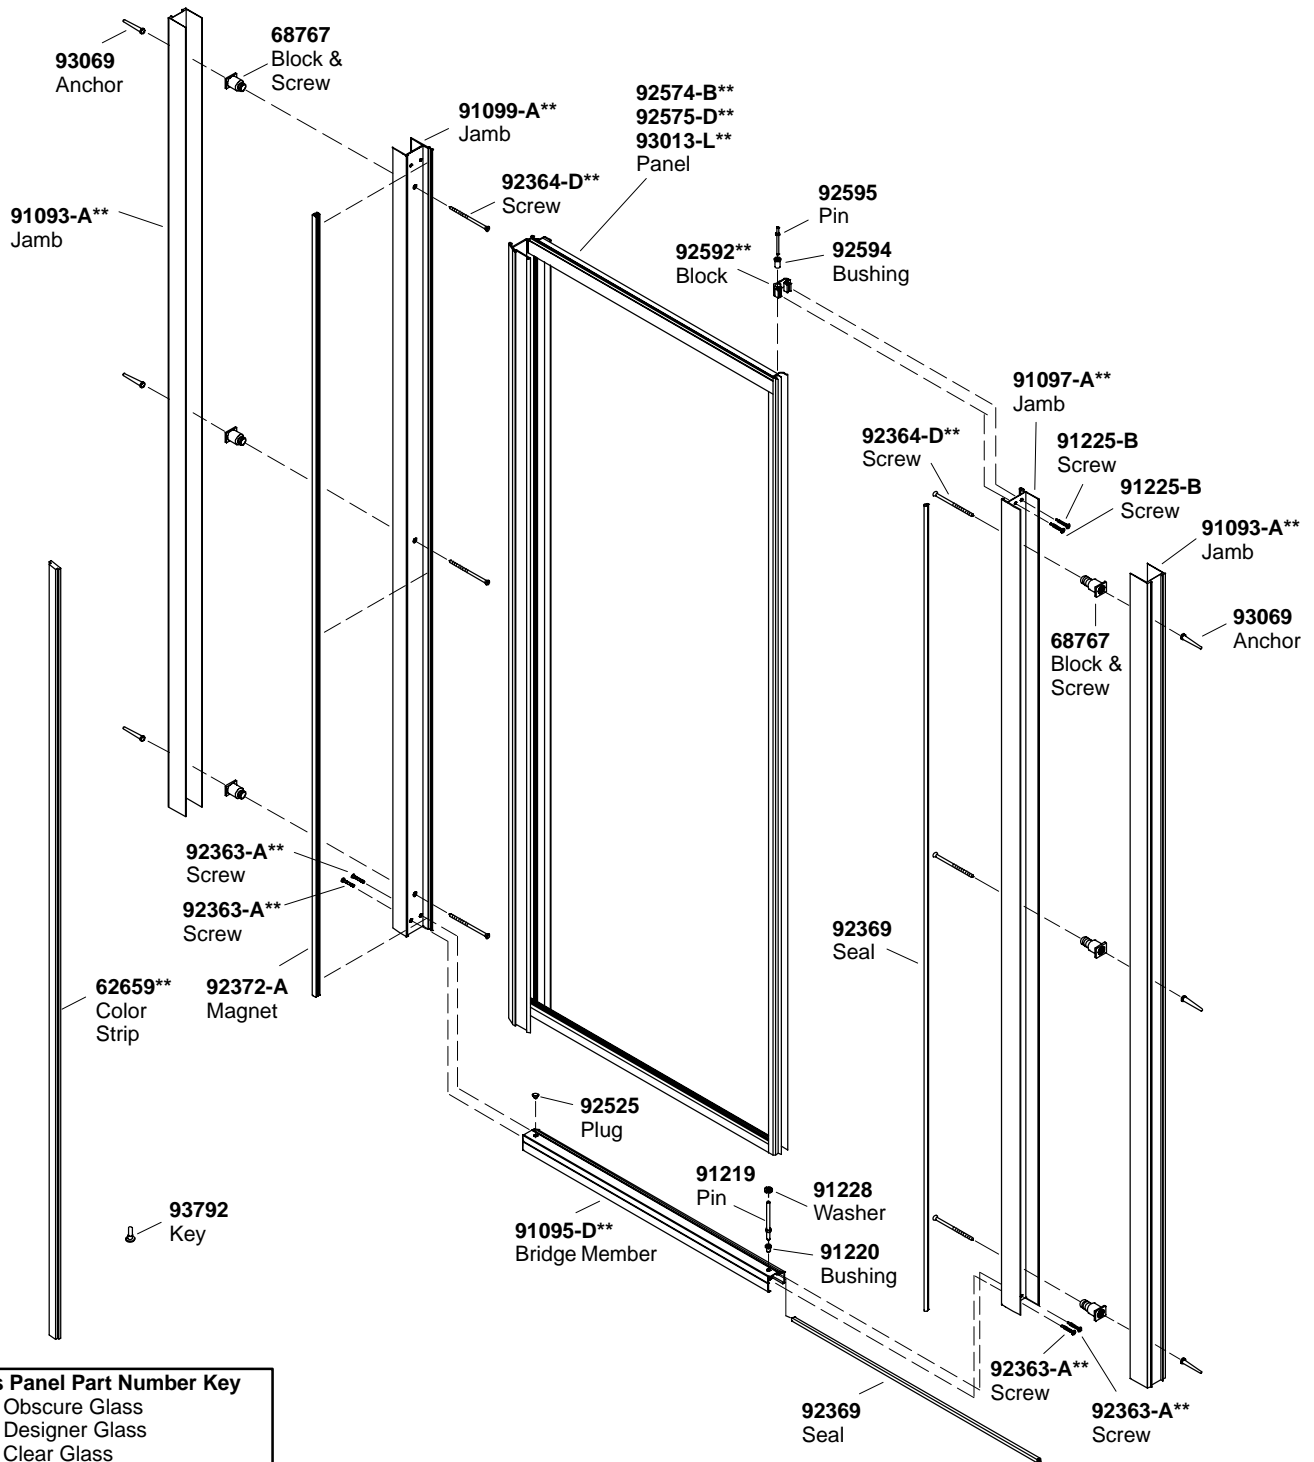

Obscure Glass  
Designer Glass  
Clear Glass  
31" to 33" x 64"

**Glass Panel Part Number Key**  
-B = Obscure Glass  
-D = Designer Glass  
-L = Clear Glass

\*\*Finish/color code must be specified when ordering.