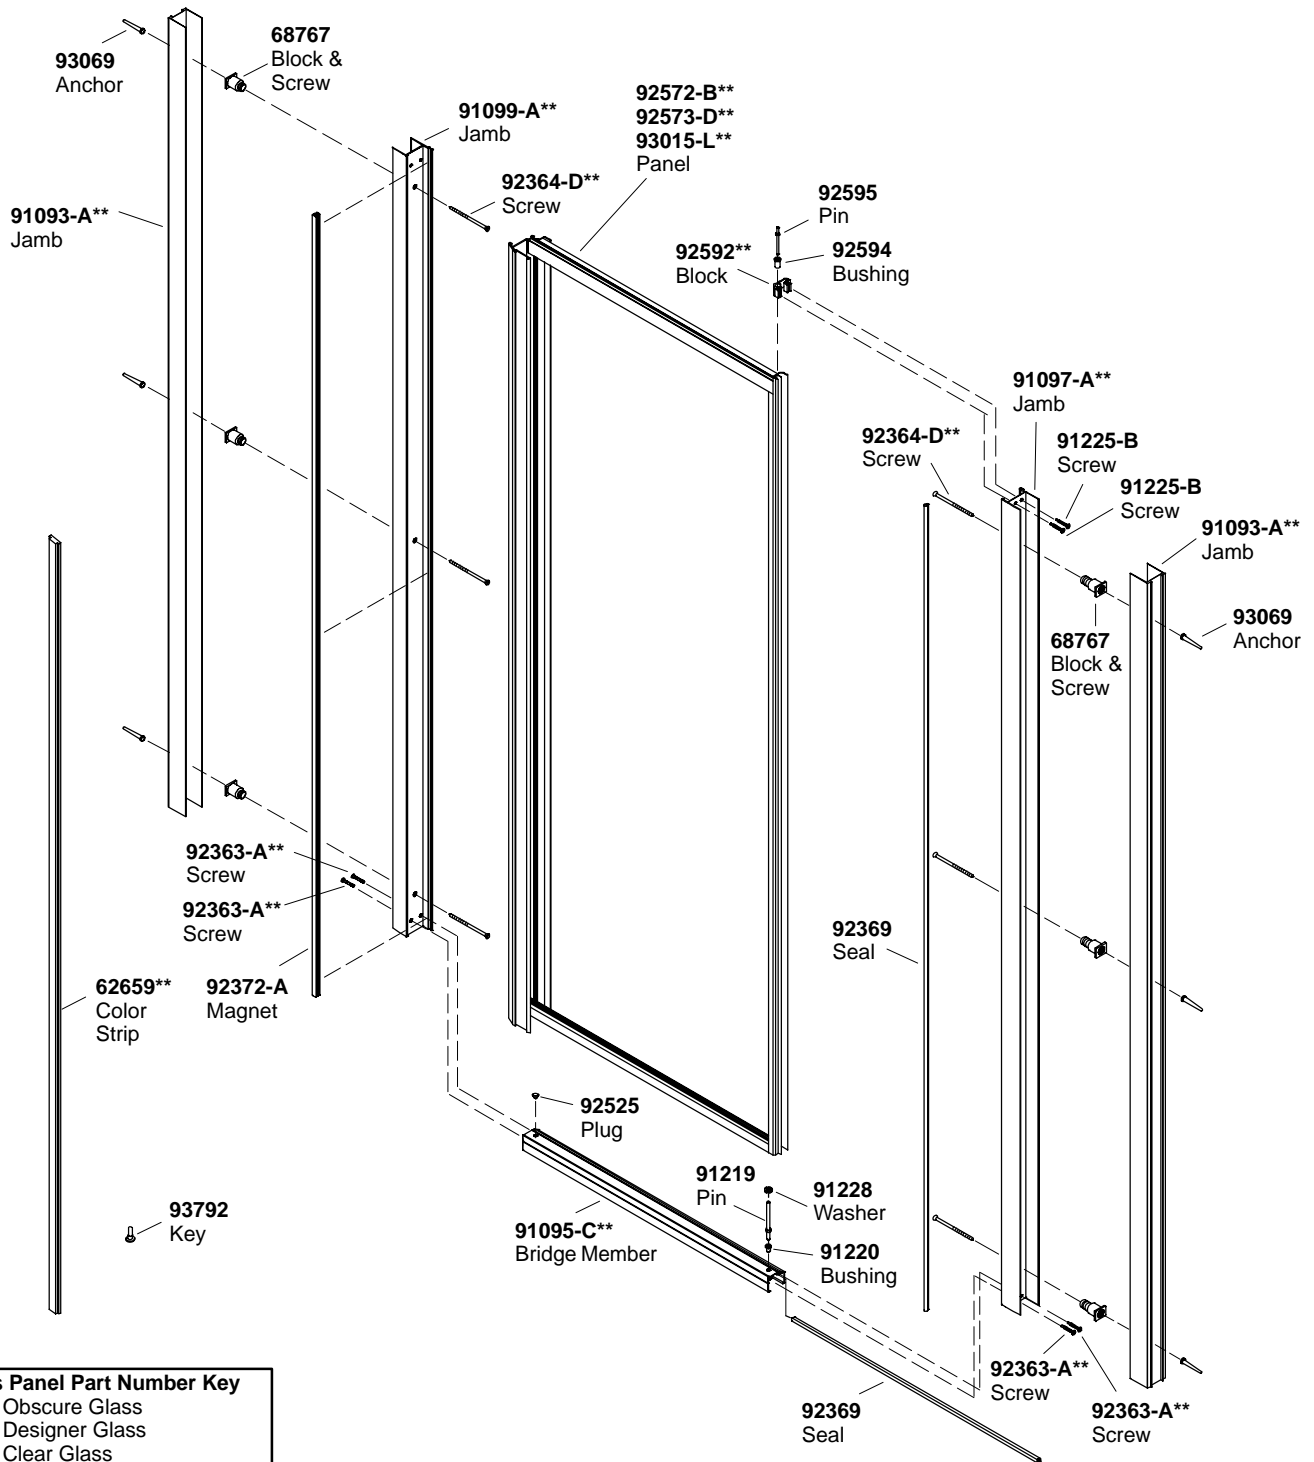

Obscure Glass  
Designer Glass  
Clear Glass  
29" to 31" x 64"

**Glass Panel Part Number Key**  
 -B = Obscure Glass  
 -D = Designer Glass  
 -L = Clear Glass

\*\*Finish/color code must be specified when ordering.