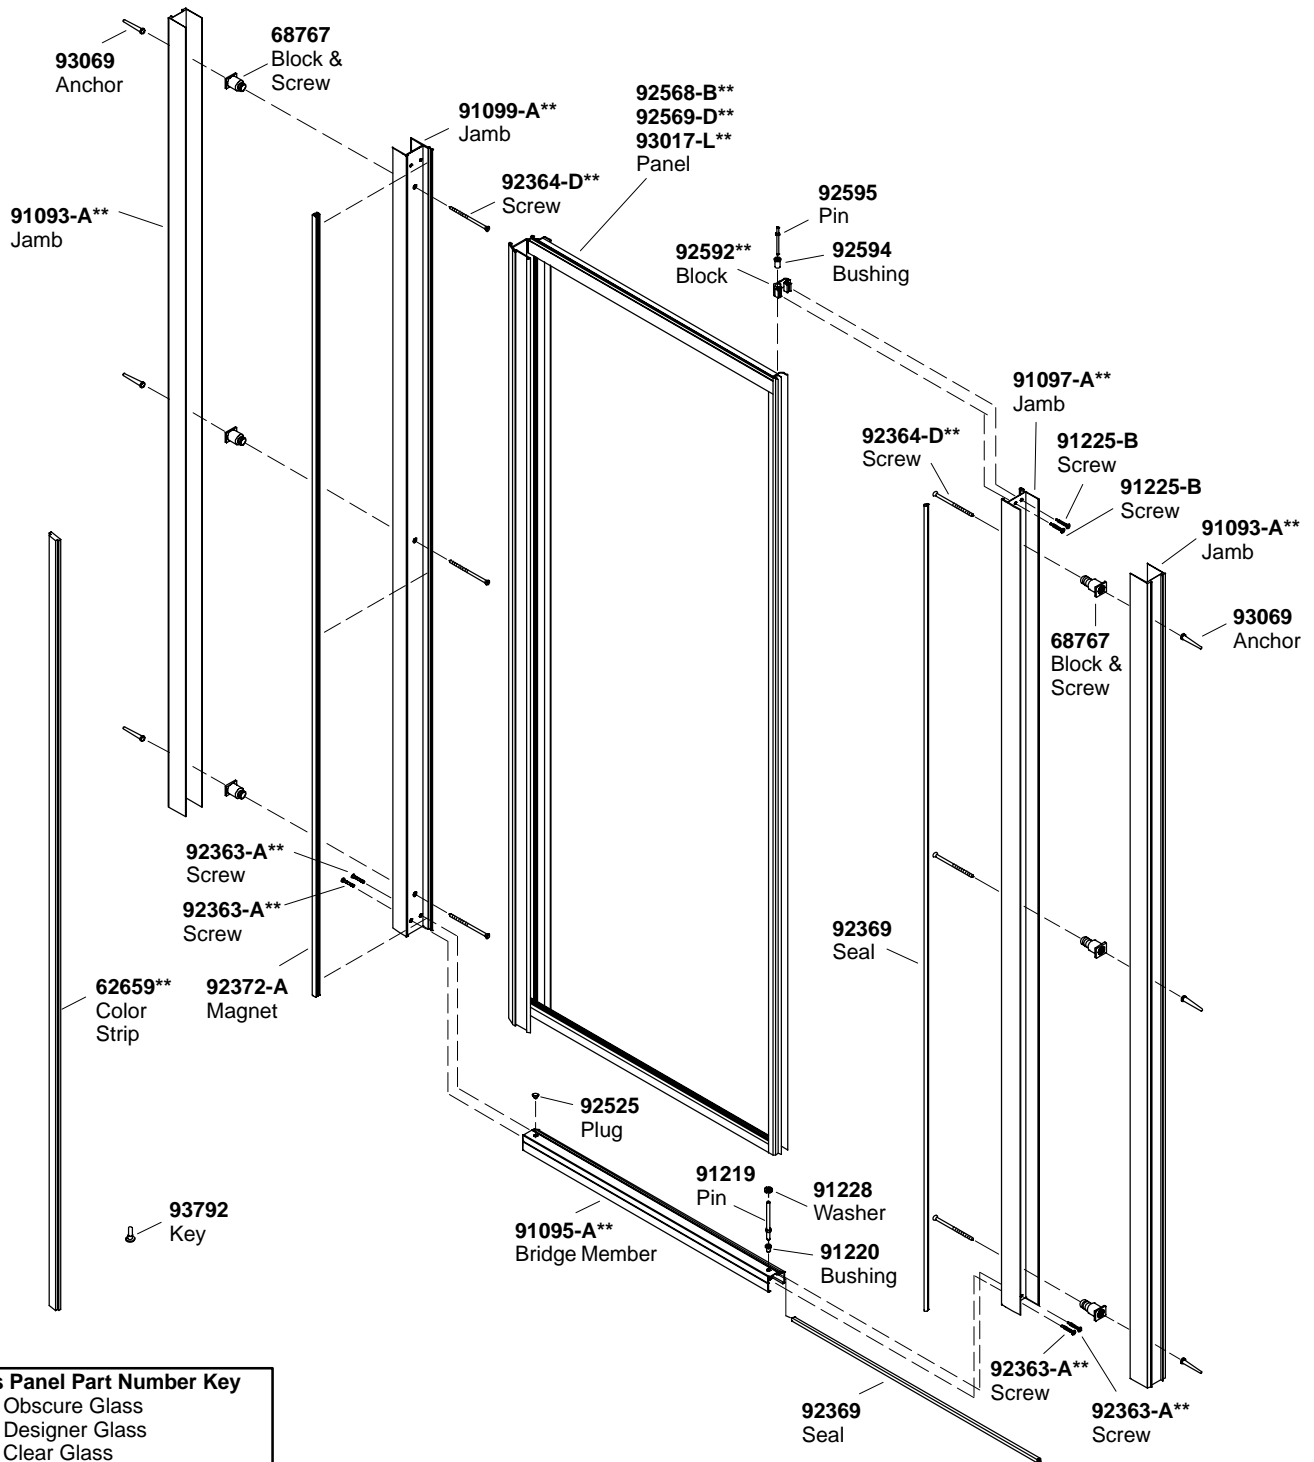

Obscure Glass
Designer Glass
Clear Glass
25" to 27" x 64"

Glass Panel Part Number Key
 -B = Obscure Glass
 -D = Designer Glass
 -L = Clear Glass

**Finish/color code must be specified when ordering.