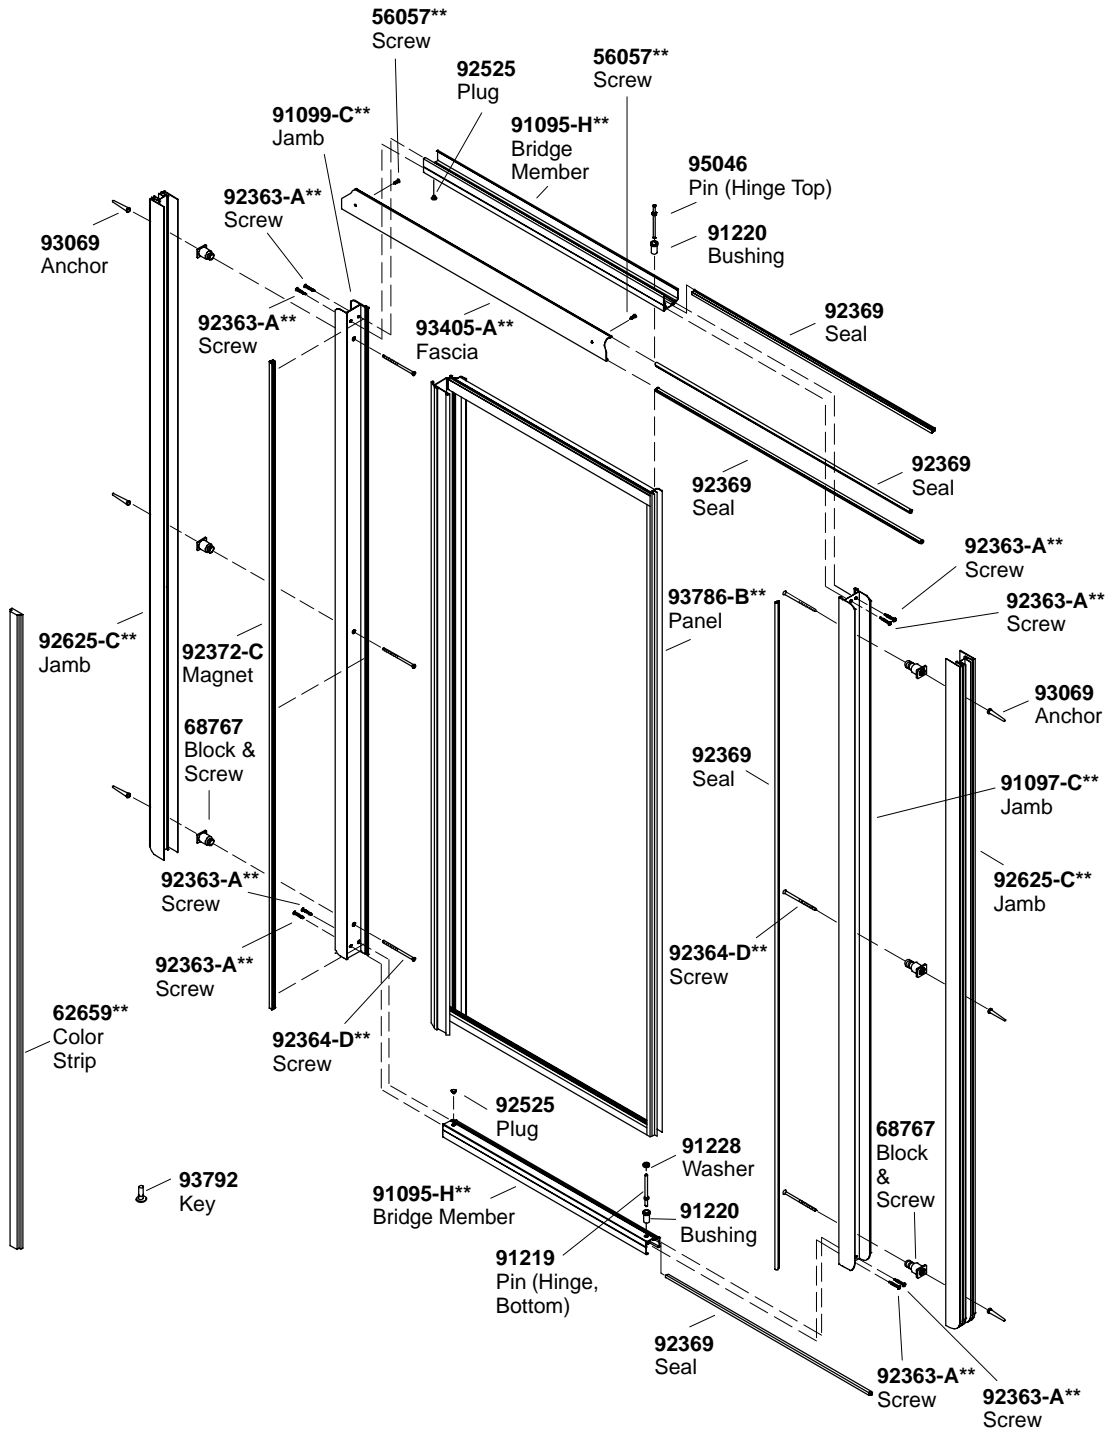

Obscure Glass Panel 29-1/4" to 30-3/4" x 76"

**Finish/color code must be specified when ordering.