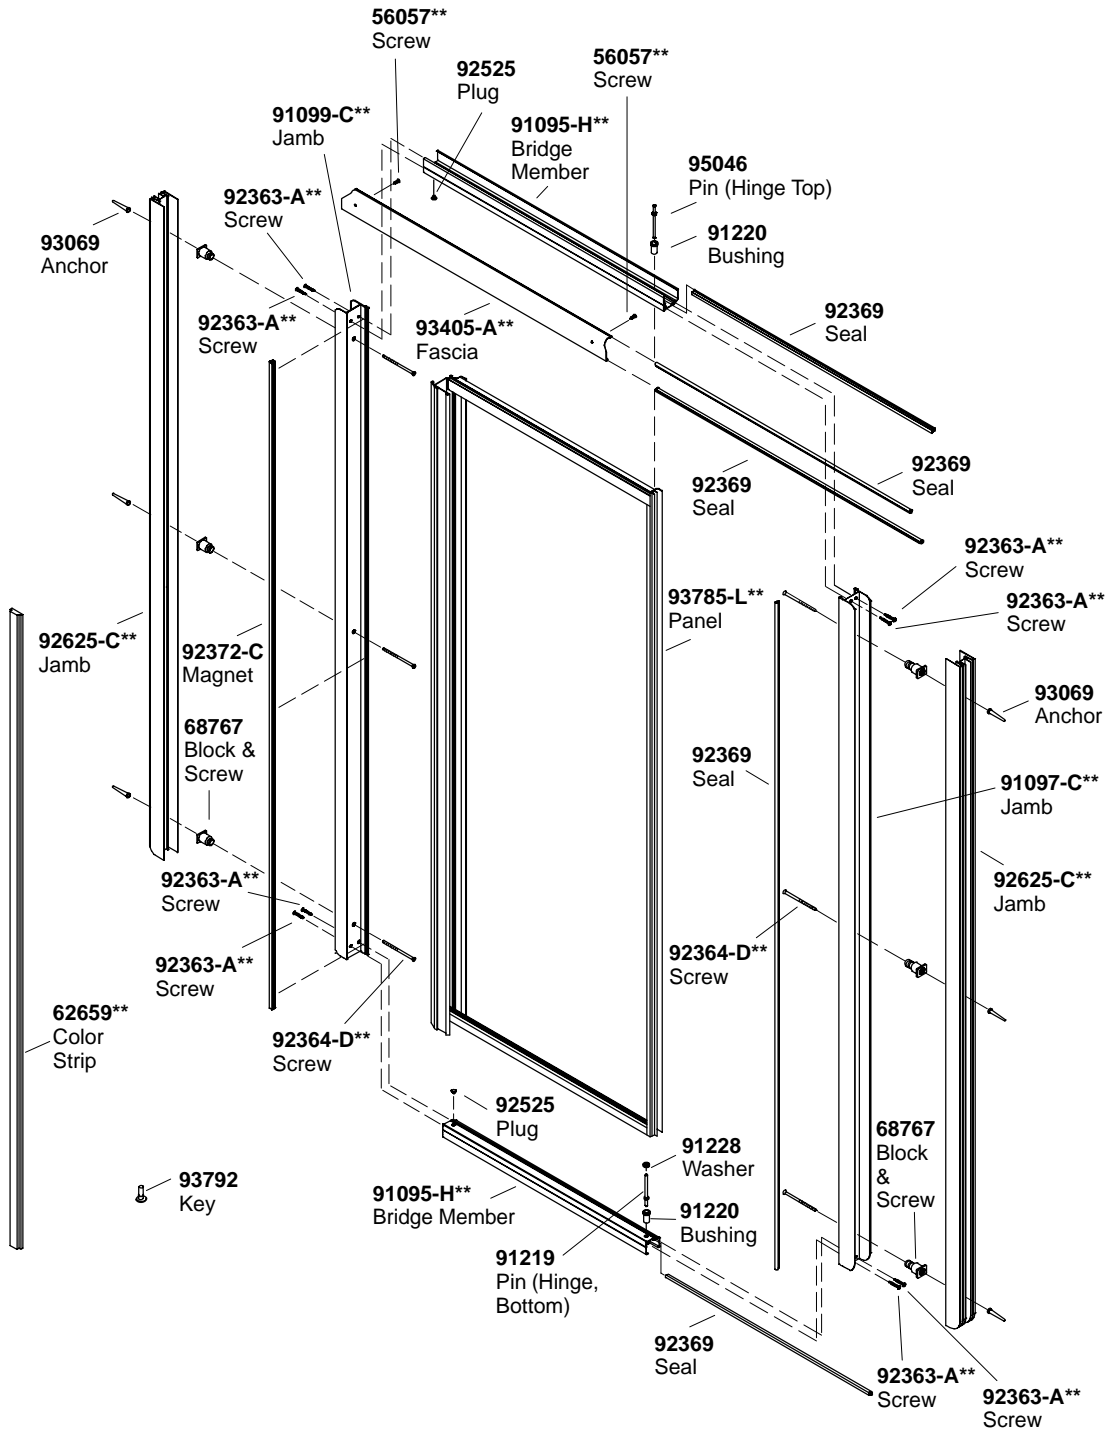

Clear Glass Panel
29-1/4" x 30-3/4" x 76"

**Finish/color code must be specified when ordering.