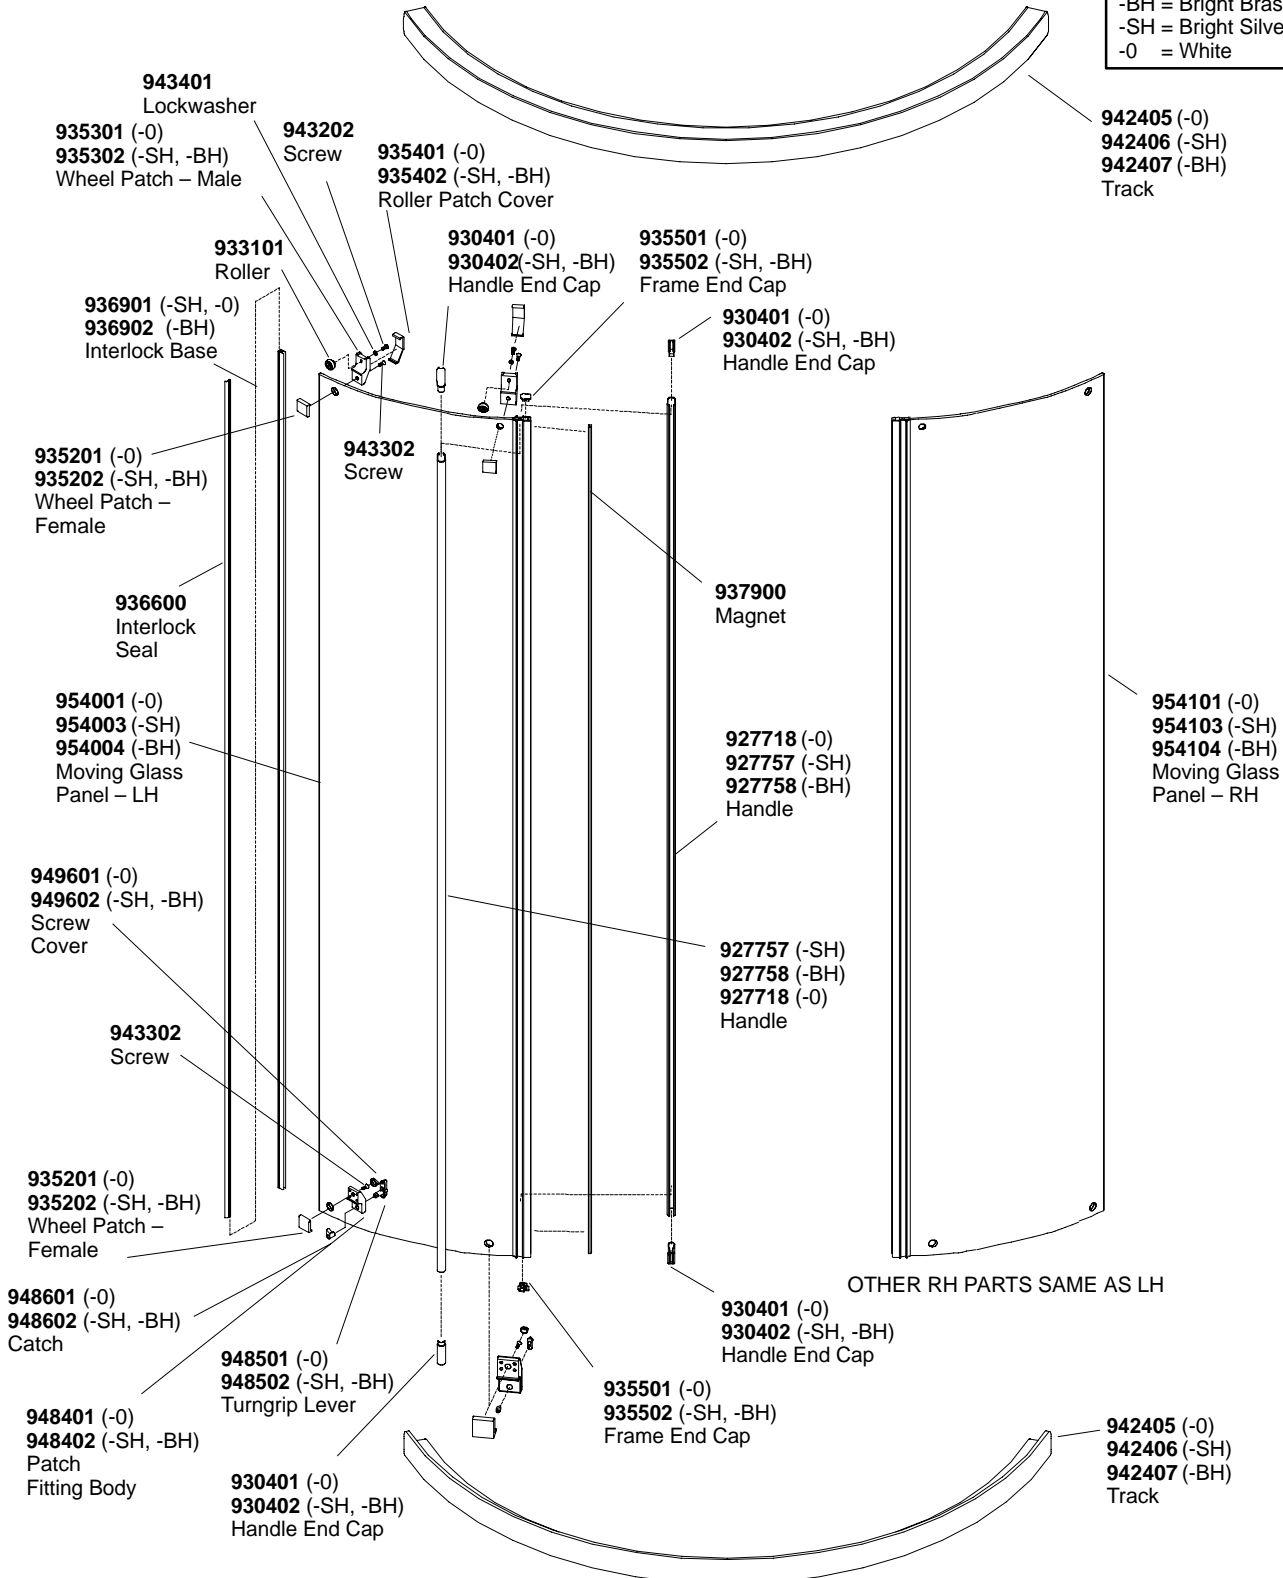

Center (Moving) Panels

Finish/Color Code Guide	
-BH	= Bright Brass
-SH	= Bright Silver
-0	= White

**Finish/color code must be specified when ordering.