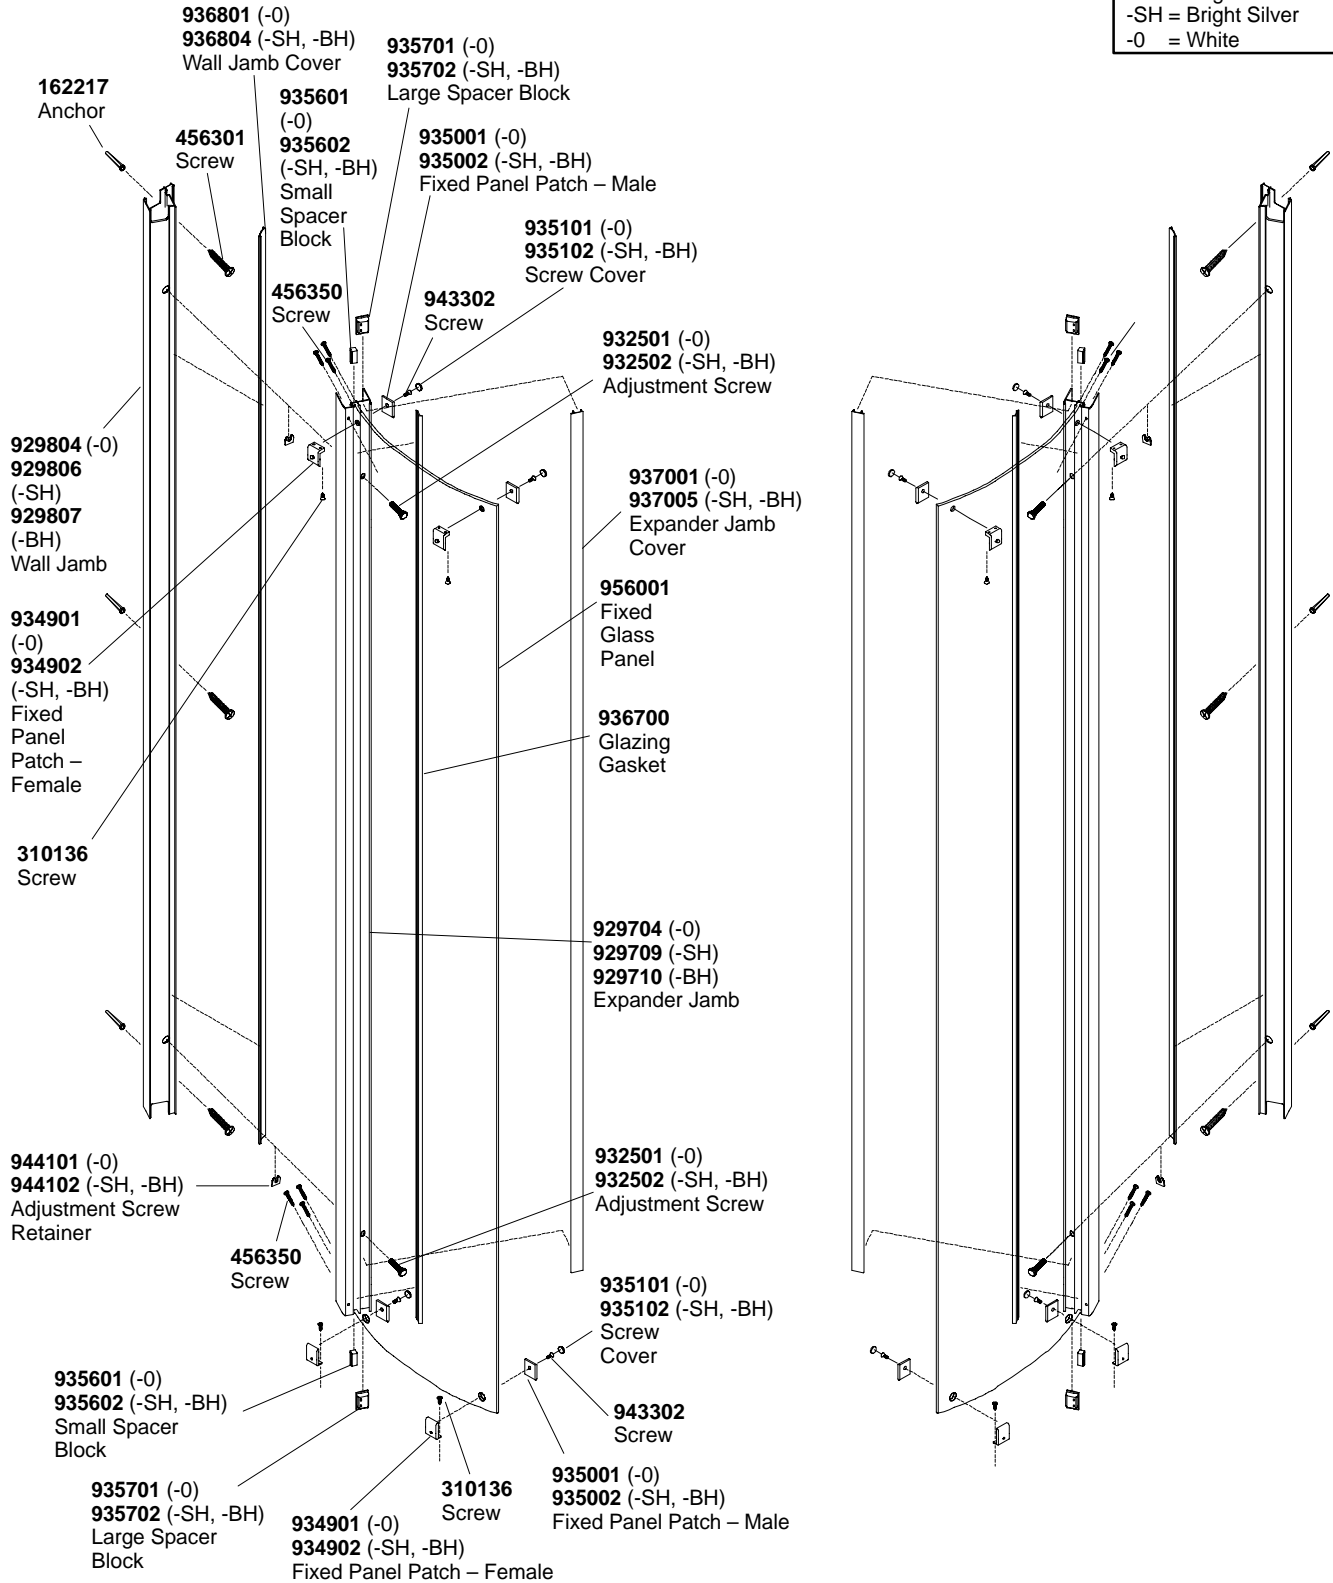

Fixed Panels

Finish/Color Code Guide	
-BH	= Bright Brass
-SH	= Bright Silver
-0	= White

**Finish/color code must be specified when ordering.