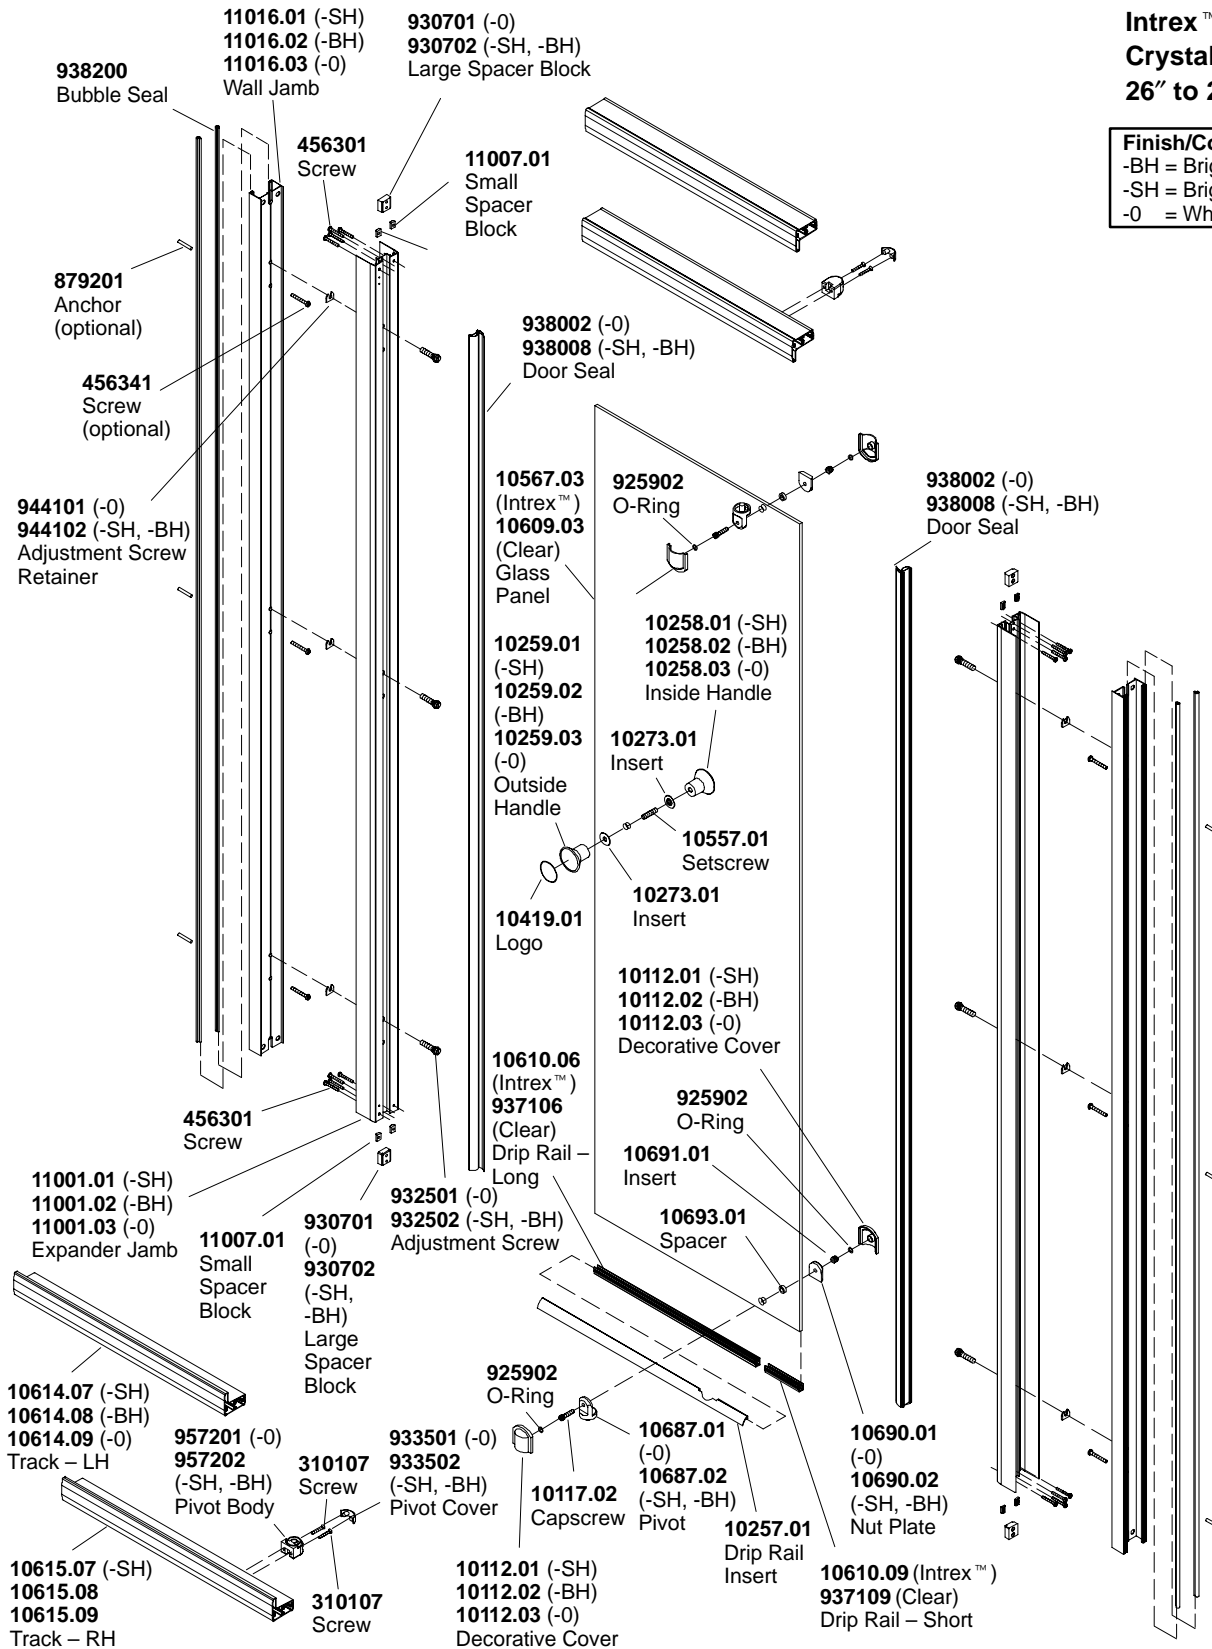

**Intrex™ Glass**  
**Crystal Clear Glass**  
**26" to 28" x 72"**

Finish/Color Code Guide	
-BH	= Bright Brass
-SH	= Bright Silver
-0	= White

\*\*Finish/color code must be specified when ordering.