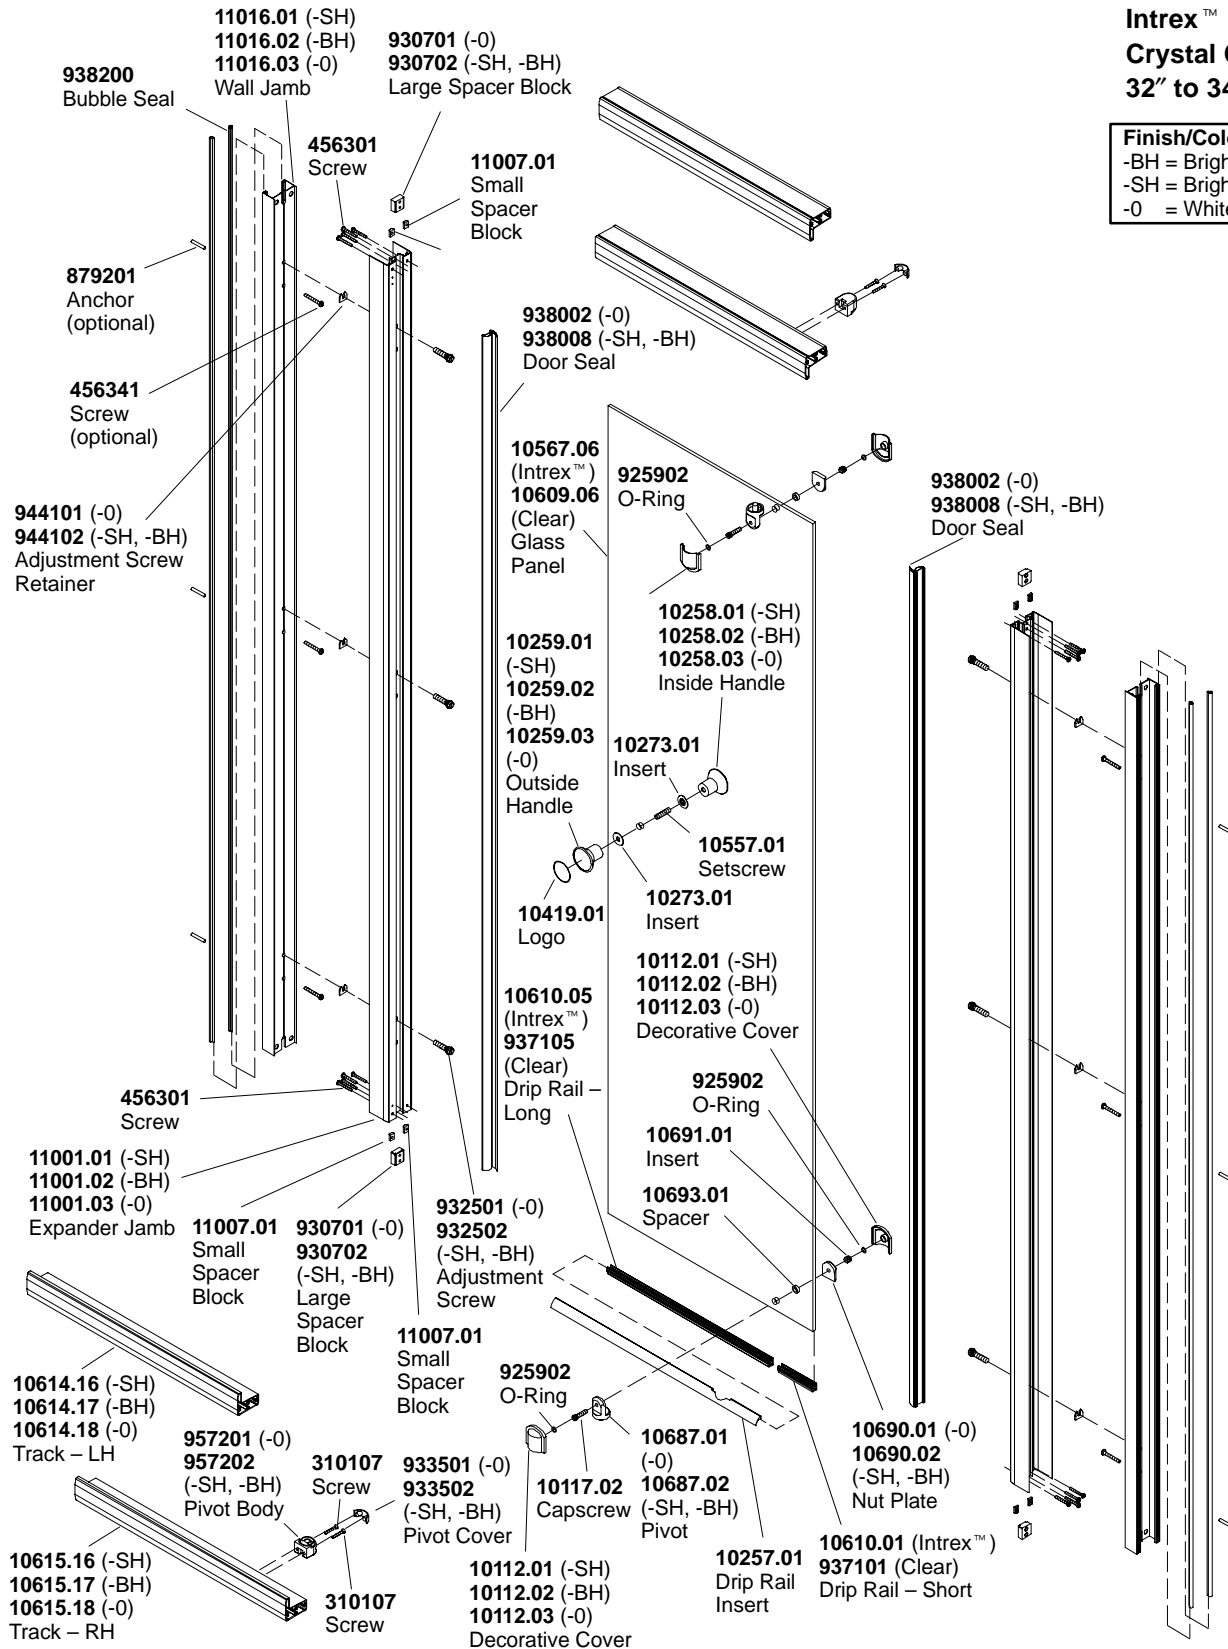

**Intrex™ Glass**  
**Crystal Clear Glass**  
**32" to 34" x 72"**

Finish/Color Code Guide	
-BH	= Bright Brass
-SH	= Bright Silver
-0	= White

\*\*Finish/color code must be specified when ordering.