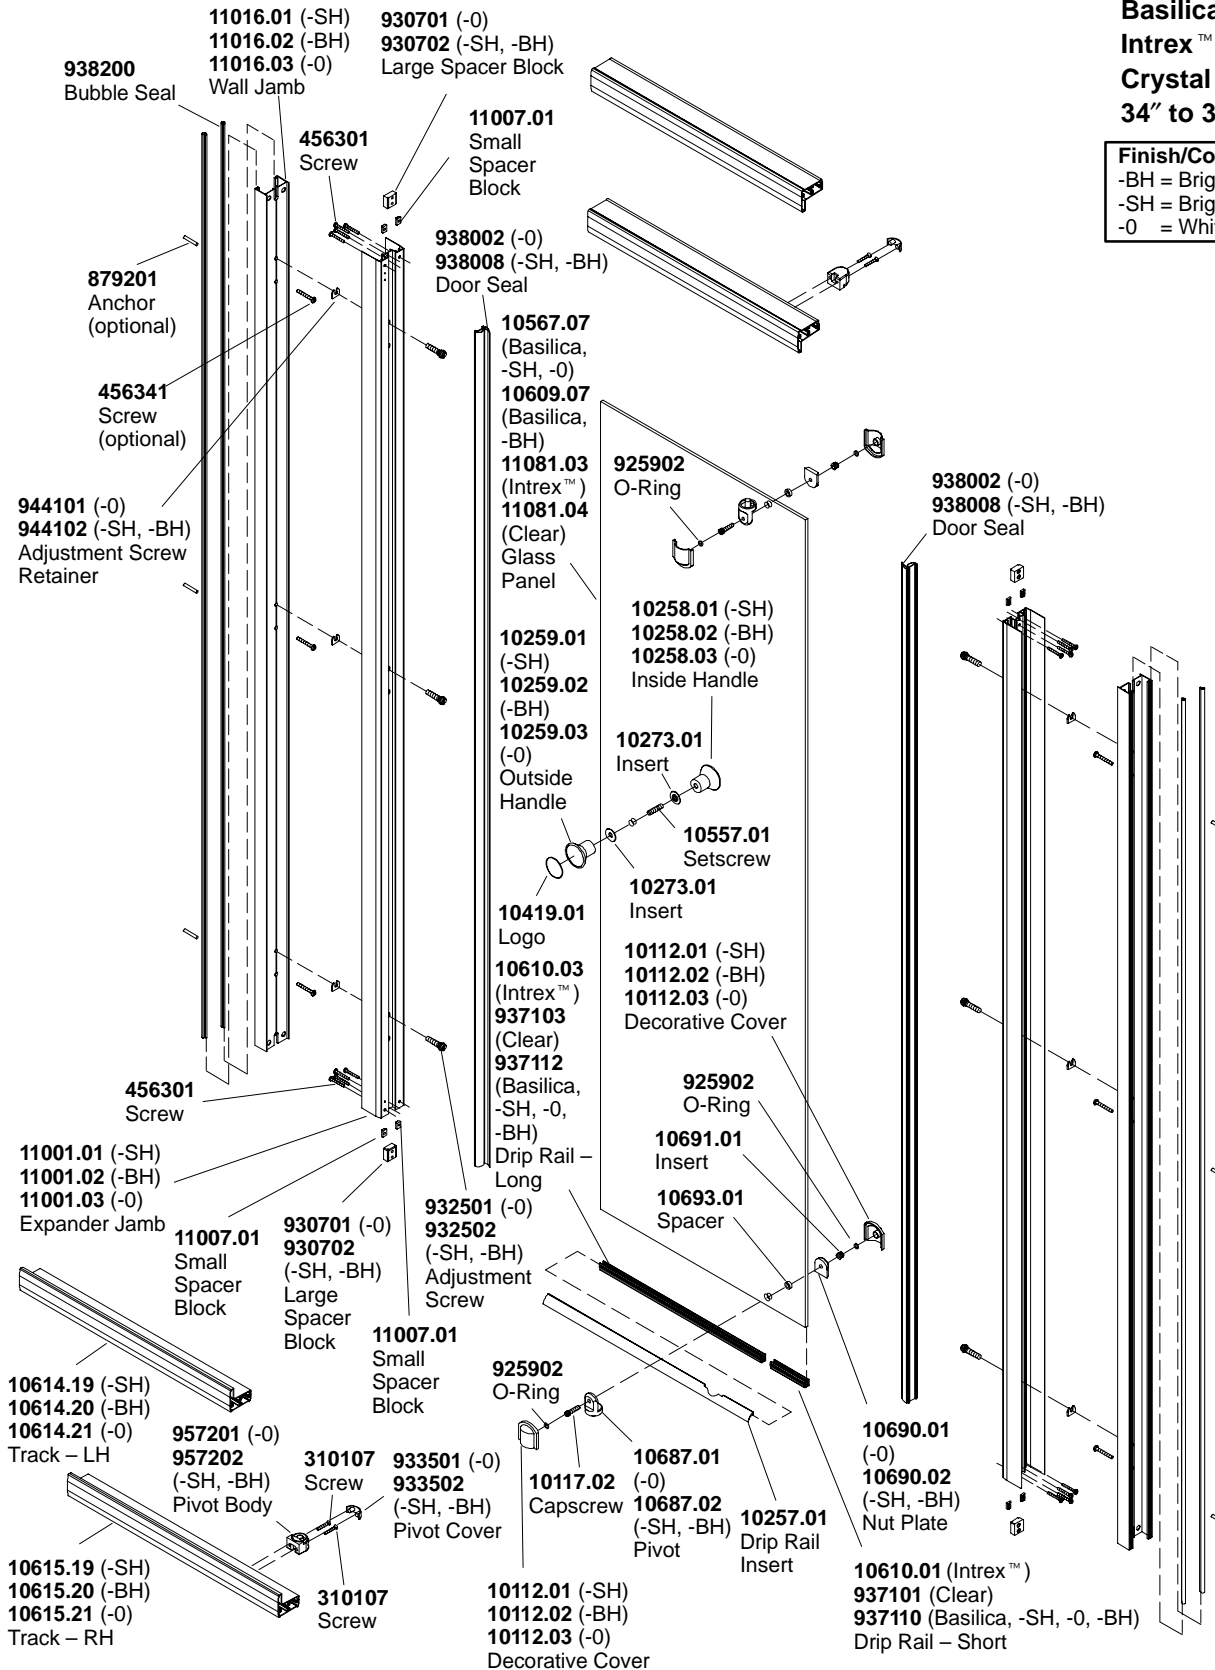

Basilica Glass
Intrex™ Glass
Crystal Clear Glass
34" to 36" x 72"

Finish/Color Code Guide	
-BH	= Bright Brass
-SH	= Bright Silver
-0	= White

**Finish/color code must be specified when ordering.