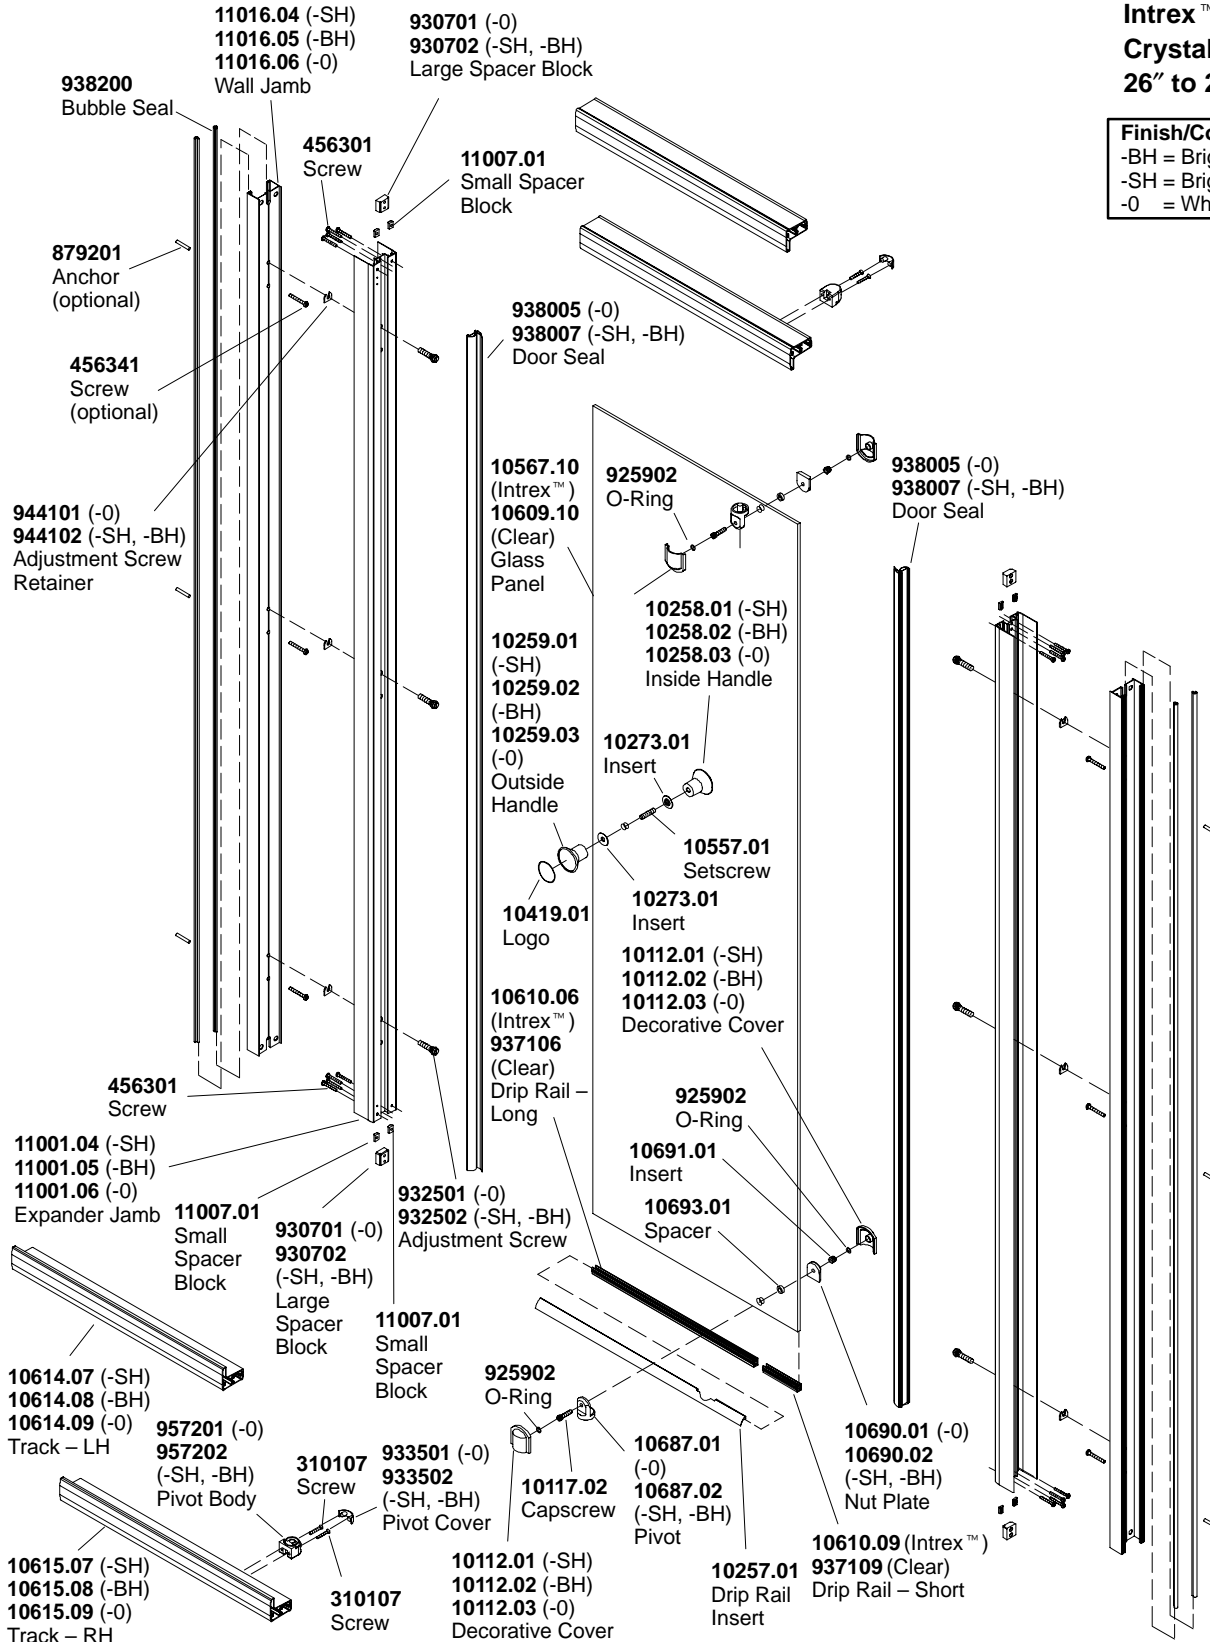

Intrex™ Glass
Crystal Clear Glass
26" to 28" x 65-1/2"

Finish/Color Code Guide	
-BH	= Bright Brass
-SH	= Bright Silver
-0	= White

**Finish/color code must be specified when ordering.