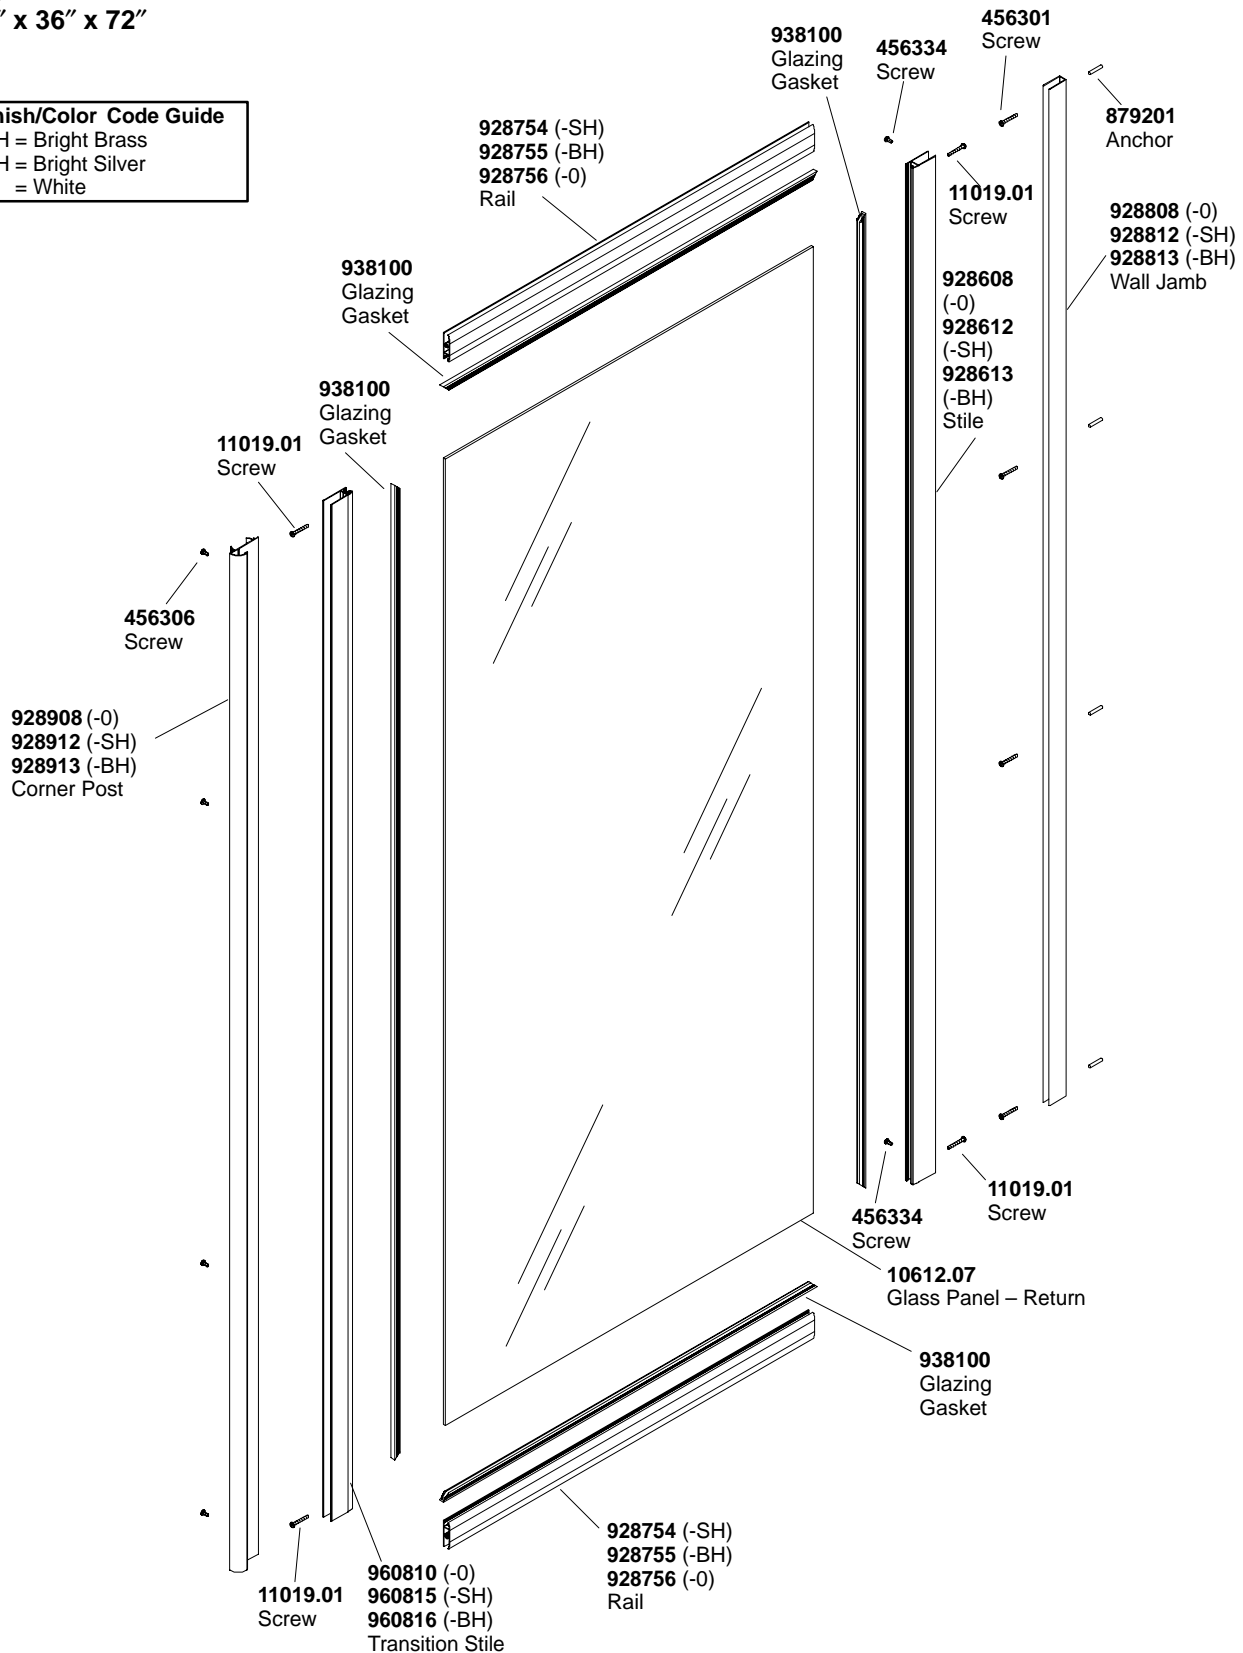

**Crystal Clear Glass**  
36" x 36" x 72"

**RETURN PANEL**

**Finish/Color Code Guide**

-BH = Bright Brass  
-SH = Bright Silver  
-0 = White

**\*\*Finish/color code must be specified when ordering.**