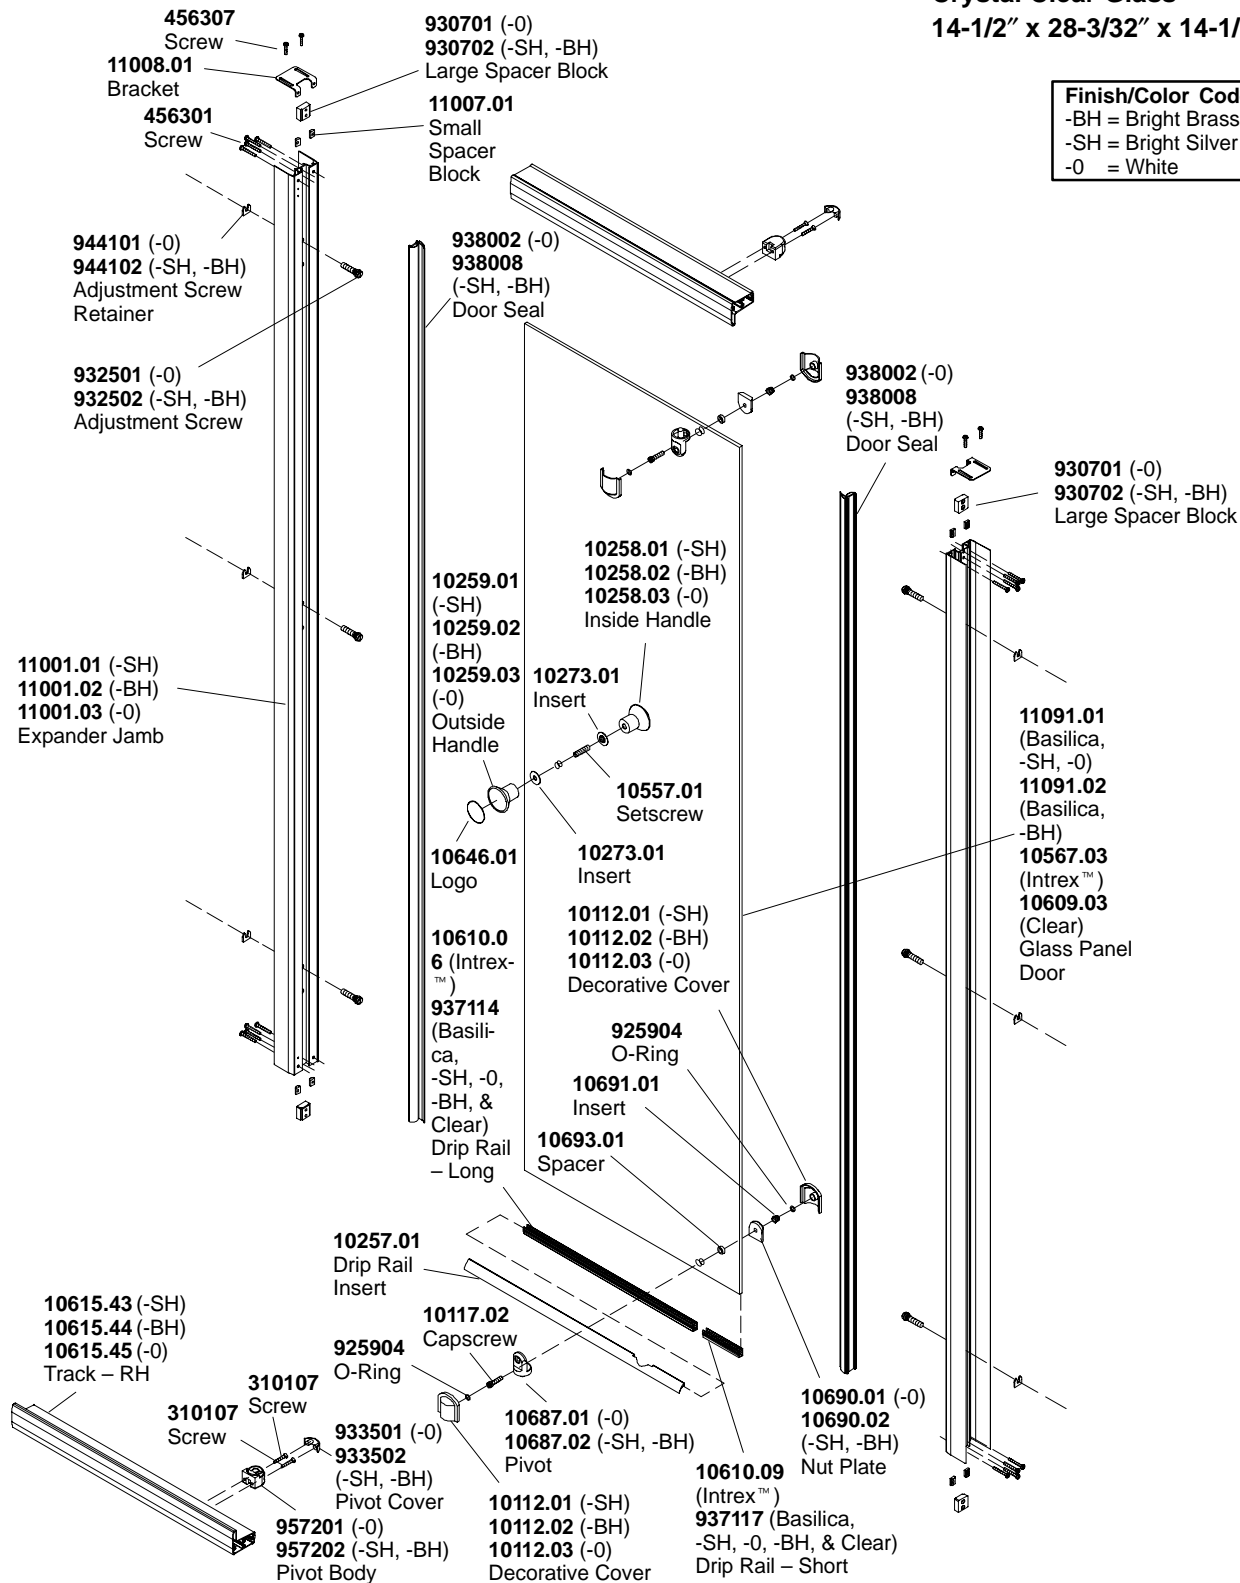

### PIVOT DOOR

**Basilica Glass**  
**Intrex™ Glass**  
**Crystal Clear Glass**  
**14-1/2" x 28-3/32" x 14-1/2" x 72"**

Finish/Color Code Guide	
-BH	= Bright Brass
-SH	= Bright Silver
-0	= White

\*\*Finish/color code must be specified when ordering.