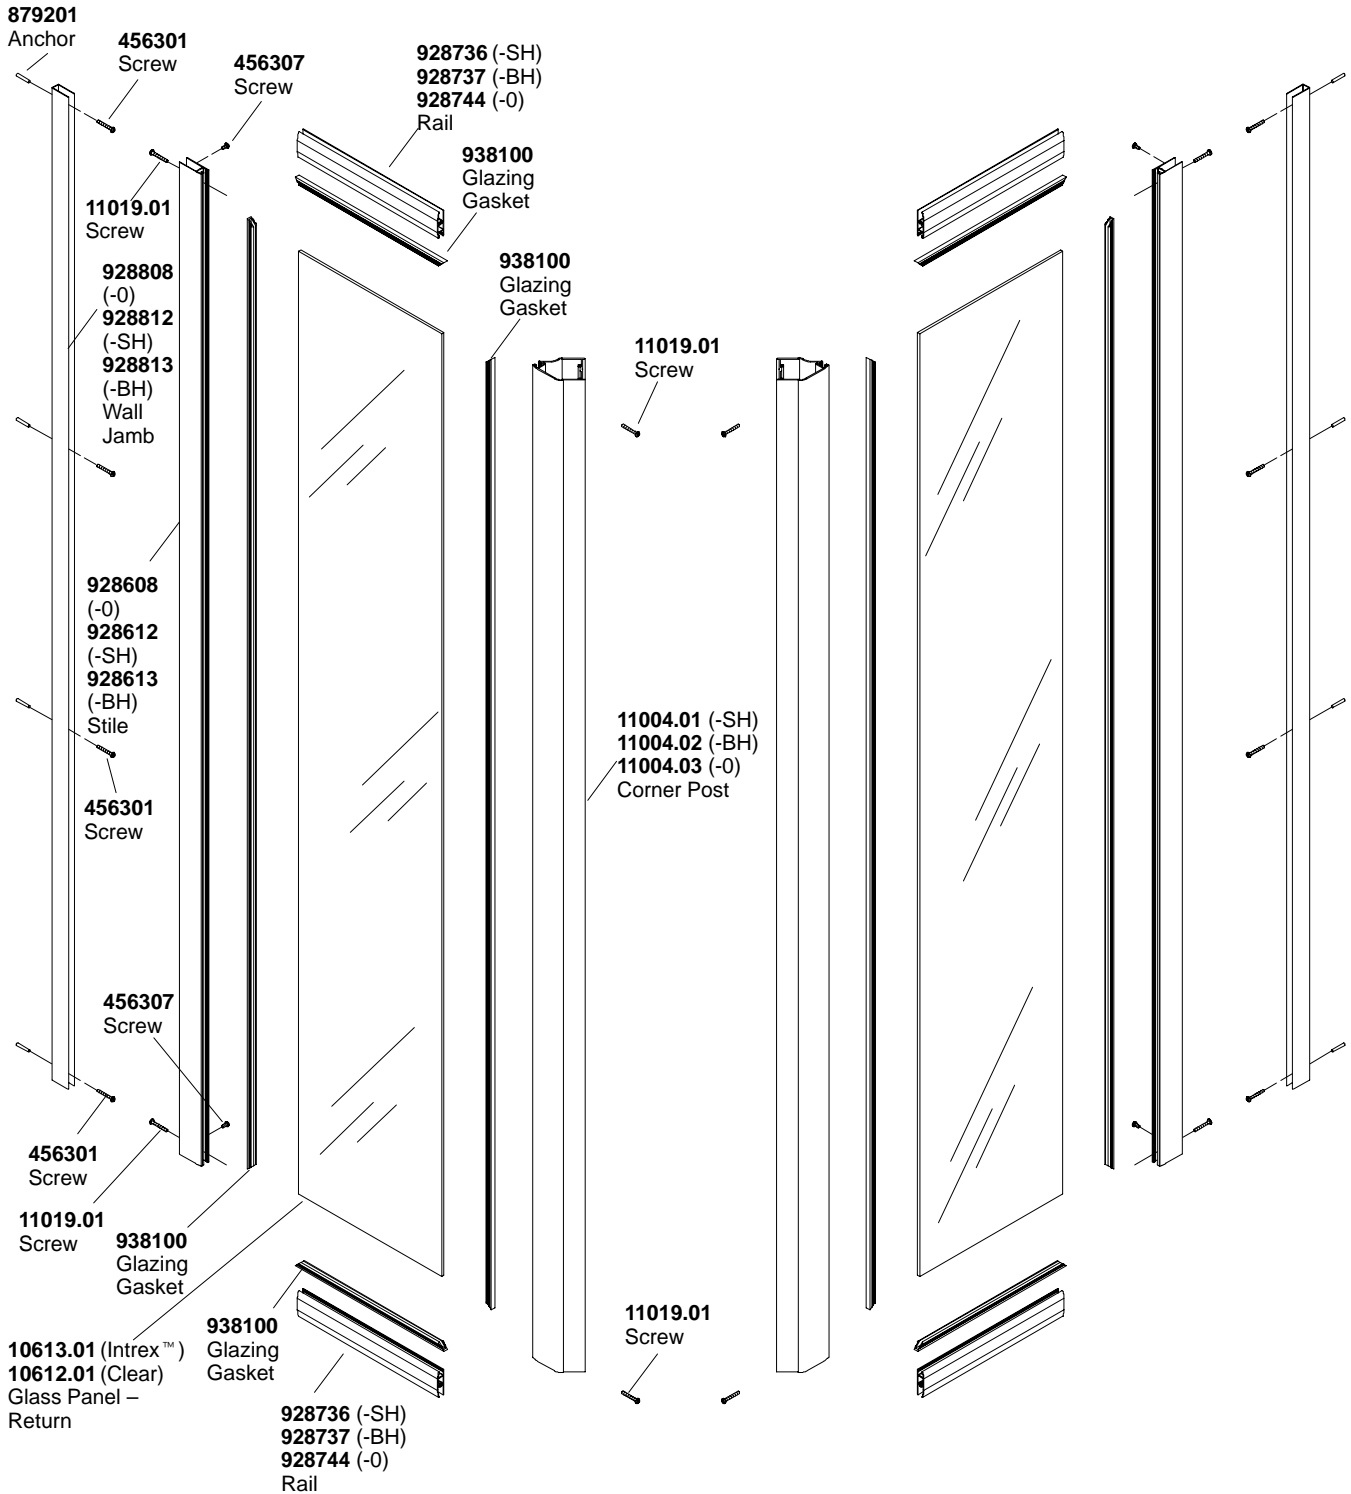

**Basilica Glass**  
**Intrex<sup>™</sup> Glass**  
**Crystal Clear Glass**  
14-1/2" x 28-3/32" x 14-1/2" x 72"

**Finish/Color Code Guide**

-BH = Bright Brass  
-SH = Bright Silver  
-0 = White

**RETURN PANELS**

\*\*Finish/color code must be specified when ordering.