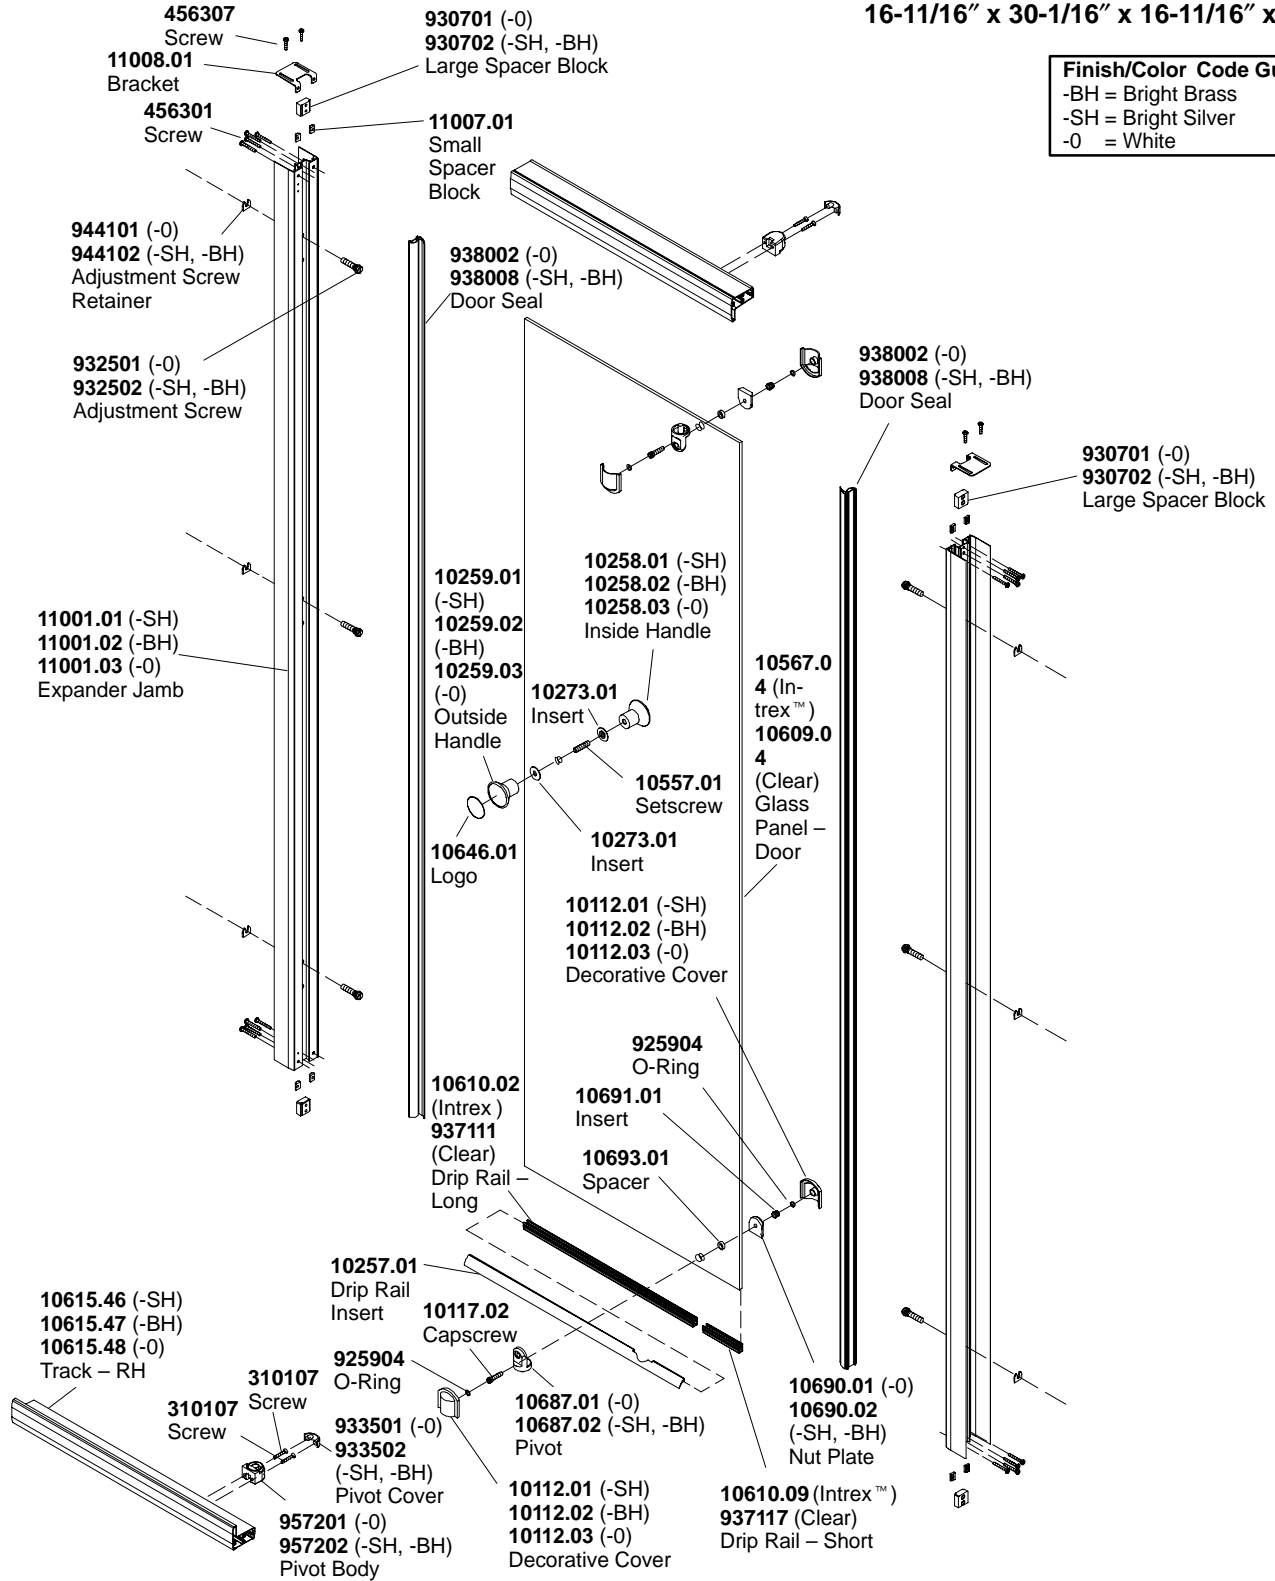

PIVOT DOOR

Intrex™ Glass

Crystal Clear Glass

16-11/16" x 30-1/16" x 16-11/16" x 72"

Finish/Color Code Guide	
-BH	= Bright Brass
-SH	= Bright Silver
-0	= White

**Finish/color code must be specified when ordering.