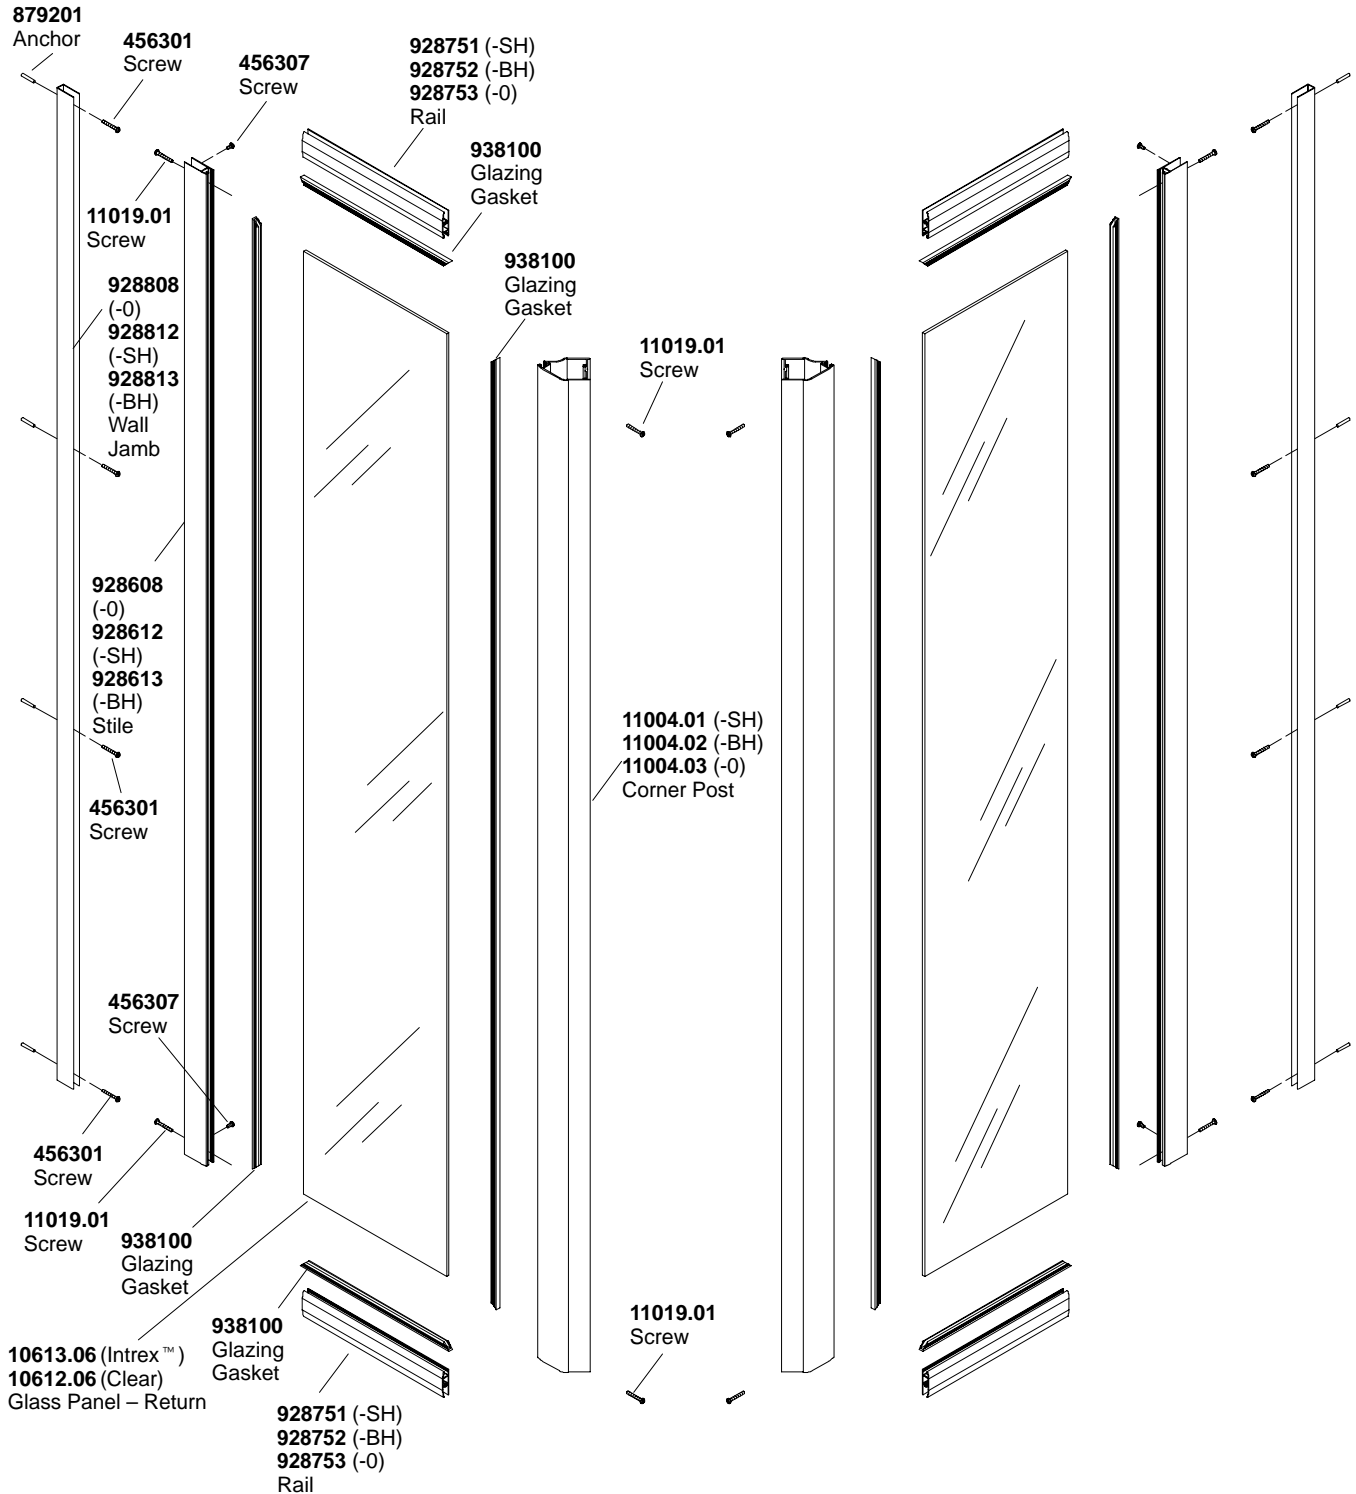

**Intrex<sup>™</sup> Glass**  
**Crystal Clear Glass**  
**16-11/16" x 30-1/16" x 16-11/16" x 72"**

**Finish/Color Code Guide**

-BH = Bright Brass  
 -SH = Bright Silver  
 -0 = White

**RETURN PANELS**

\*\*Finish/color code must be specified when ordering.