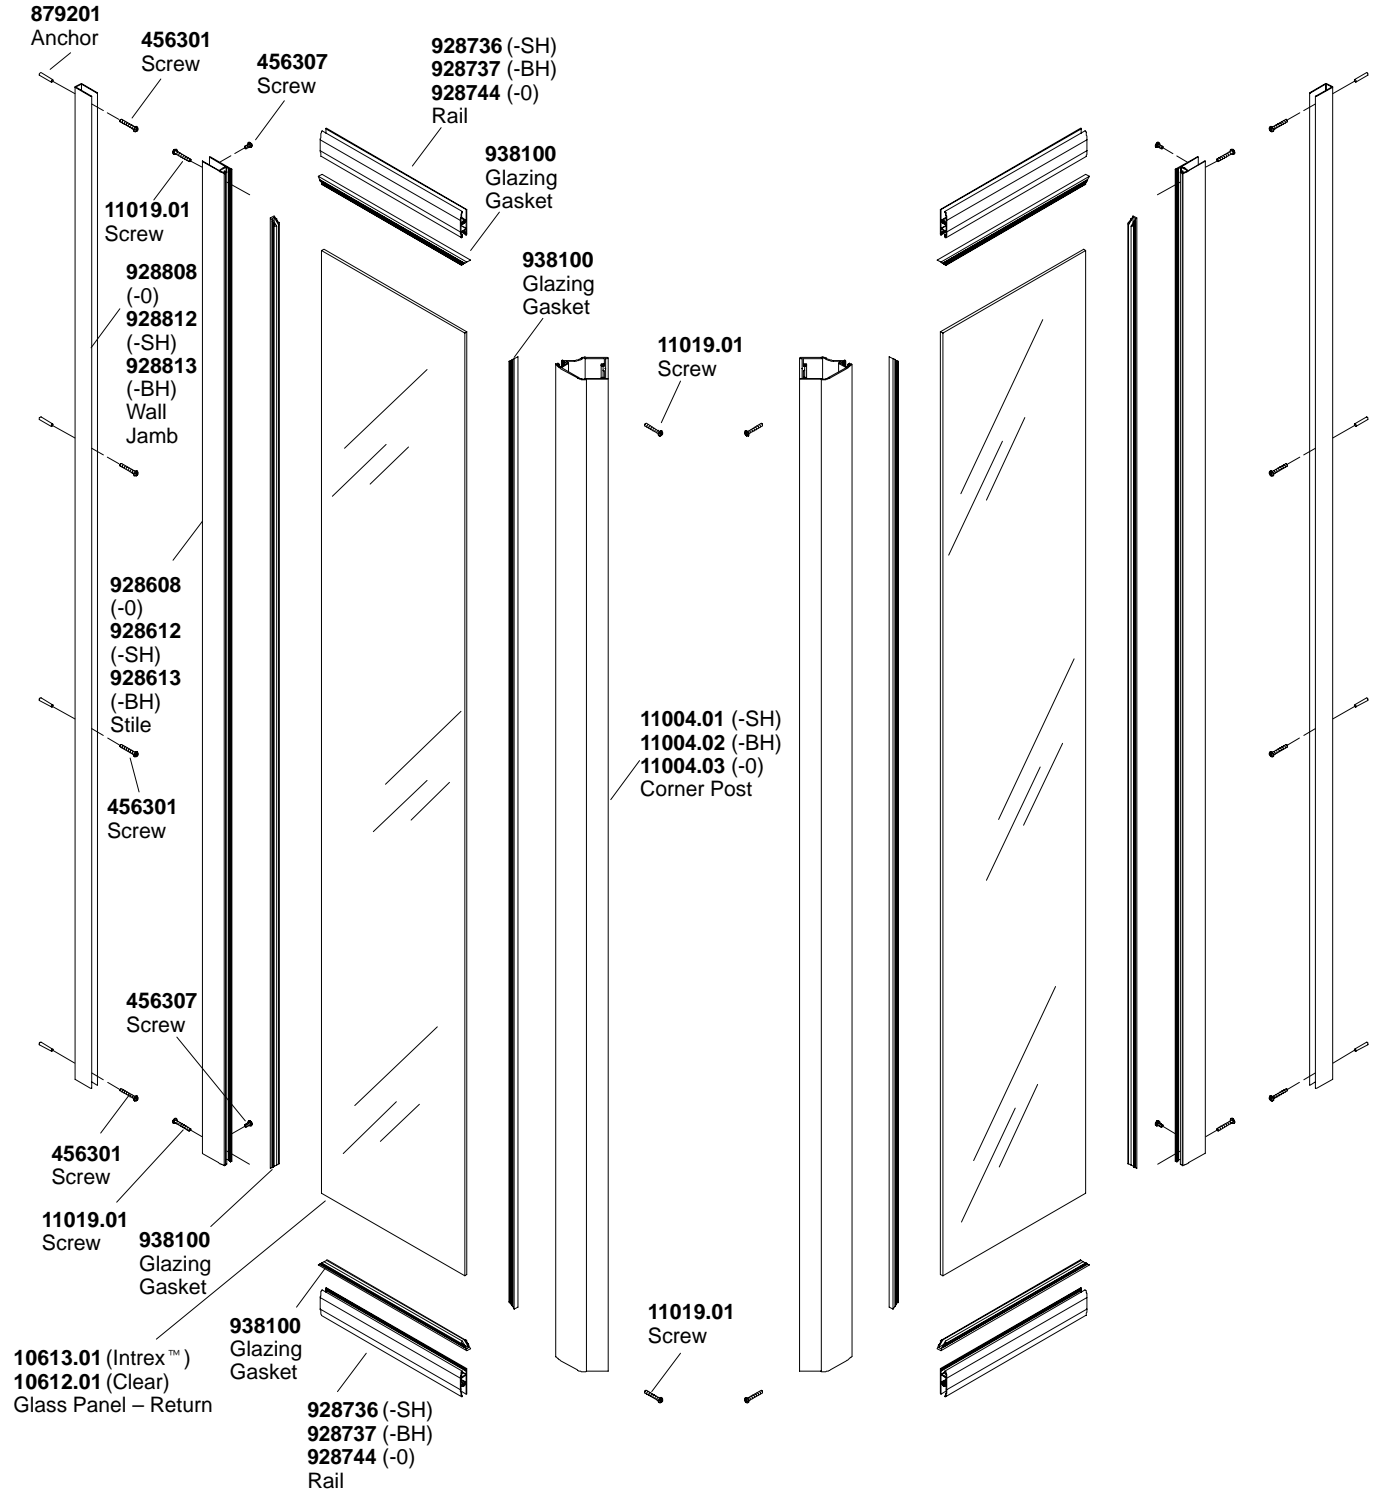

Intrex[™] Glass
Crystal Clear Glass
14-1/2" x 30-1/16" x 14-1/2" x 72"

Finish/Color Code Guide

-BH = Bright Brass
-SH = Bright Silver
-0 = White

RETURN PANELS

****Finish/color code must be specified when ordering.**