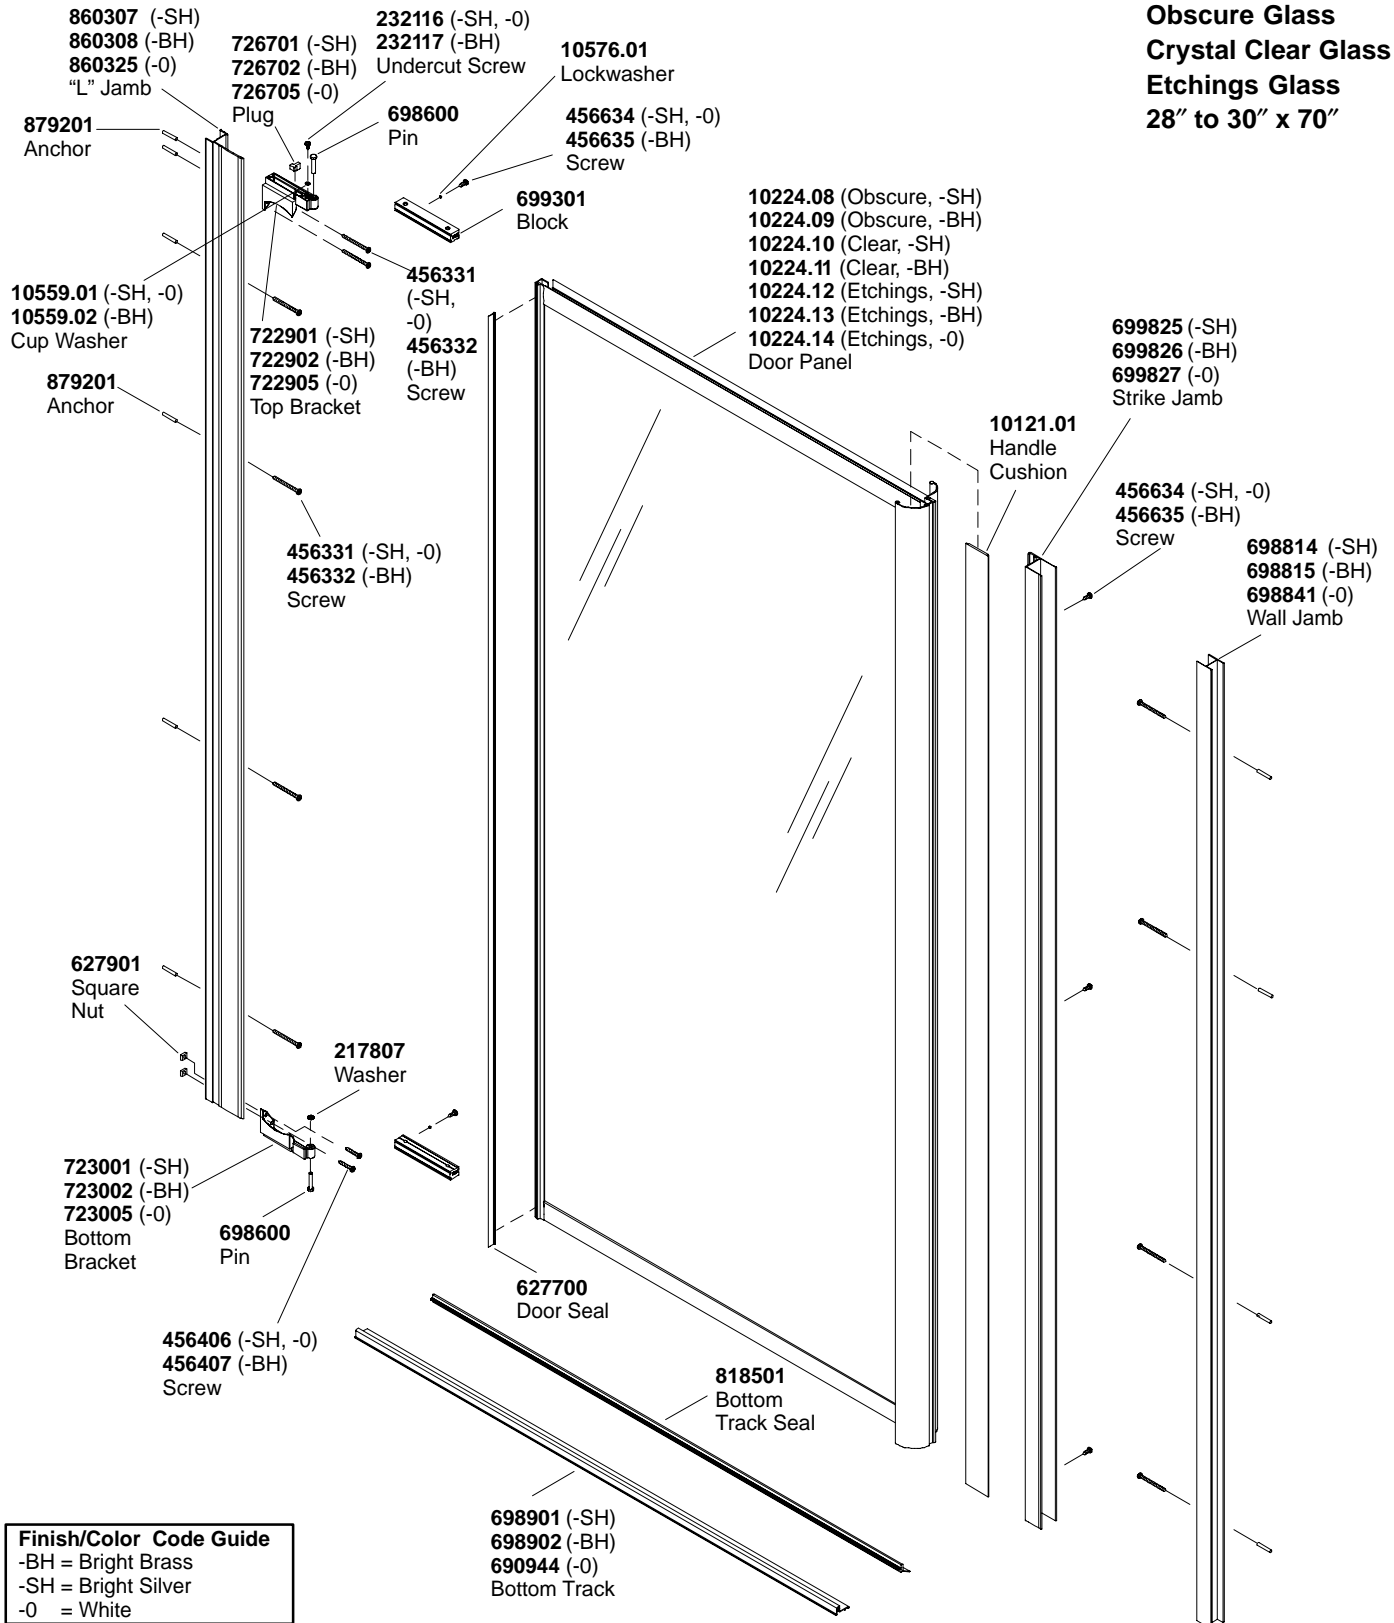

**Obscure Glass**  
**Crystal Clear Glass**  
**Etchings Glass**  
**28" to 30" x 70"**

**Finish/Color Code Guide**  
-BH = Bright Brass  
-SH = Bright Silver  
-0 = White

**\*\*Finish/color code must be specified when ordering.**