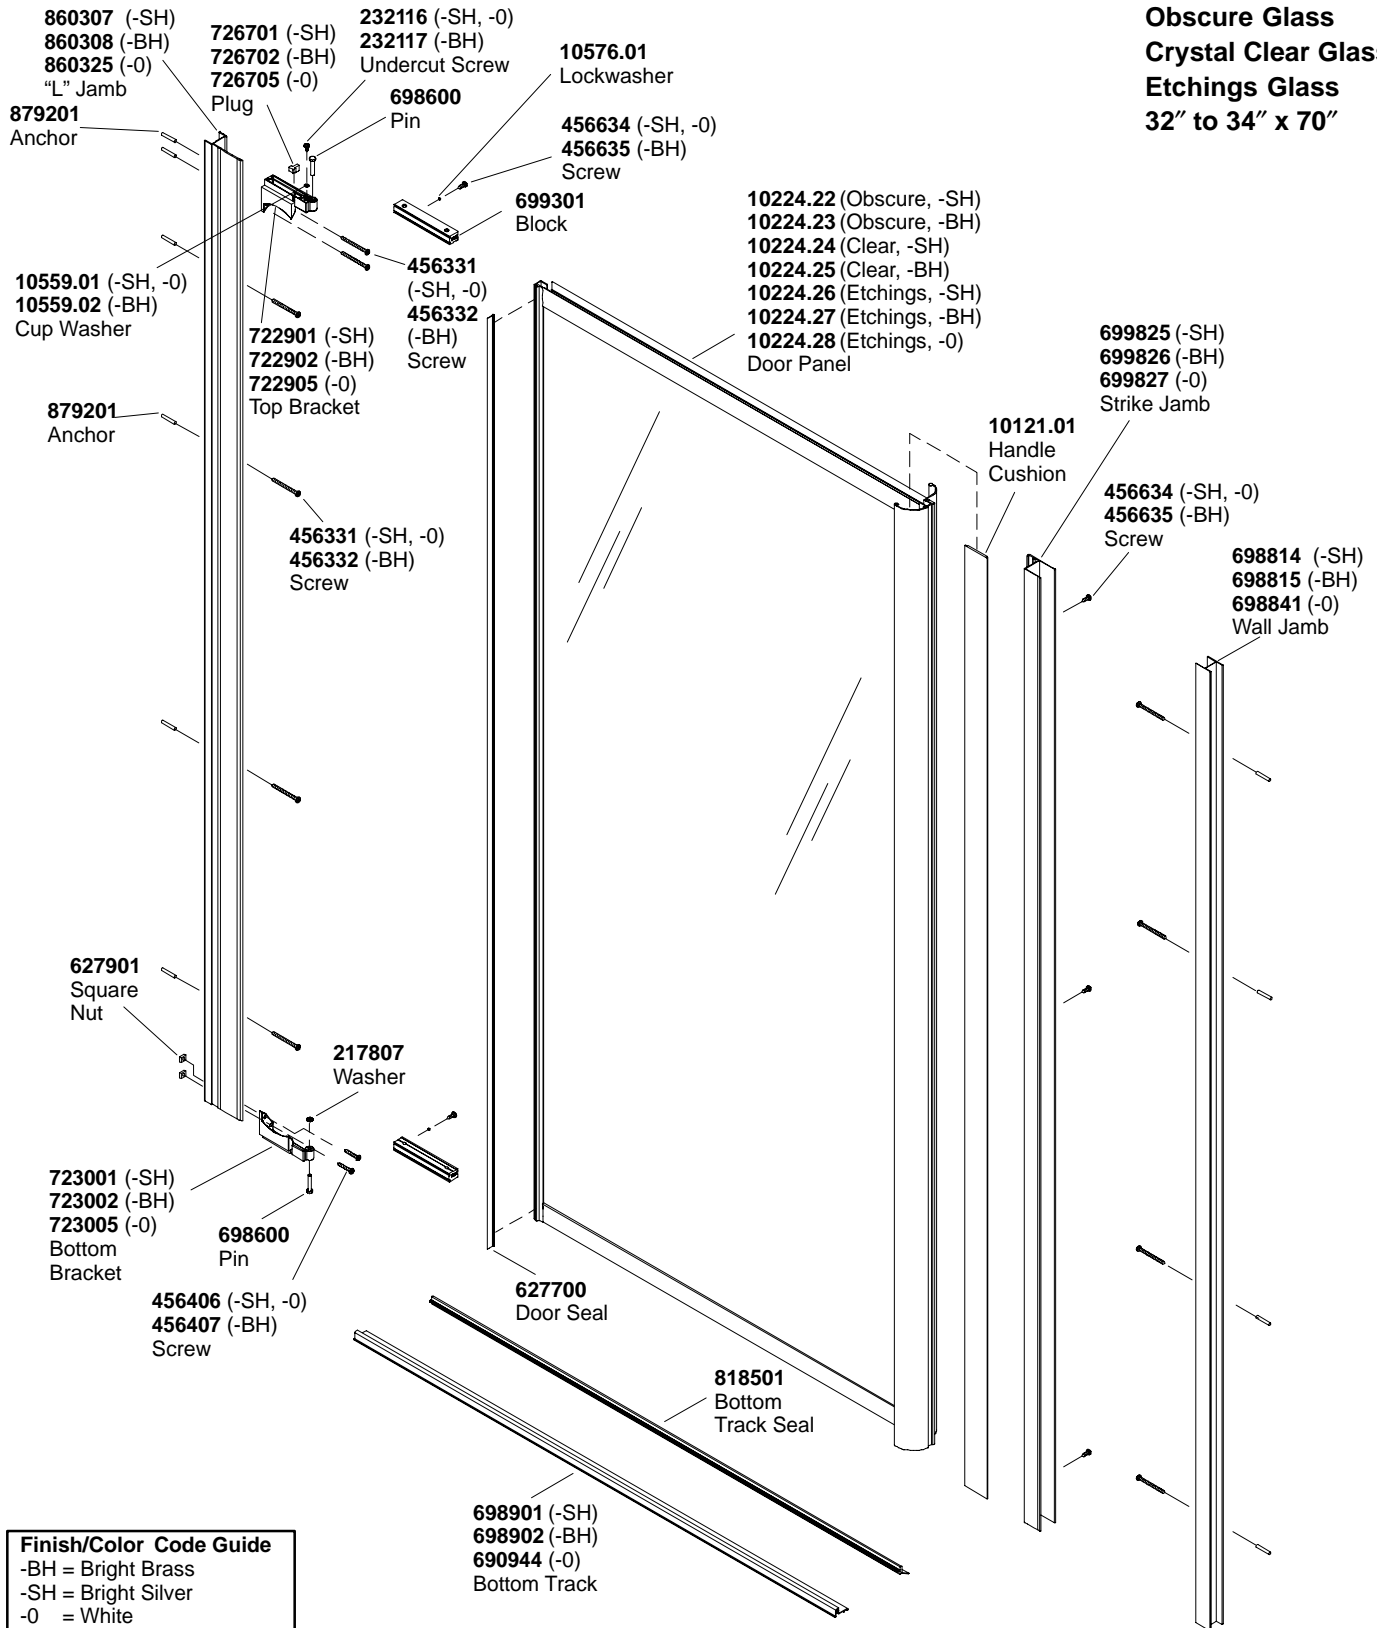

**Obscure Glass**  
**Crystal Clear Glass**  
**Etchings Glass**  
**32" to 34" x 70"**

**Finish/Color Code Guide**  
-BH = Bright Brass  
-SH = Bright Silver  
-0 = White

**\*\*Finish/color code must be specified when ordering.**