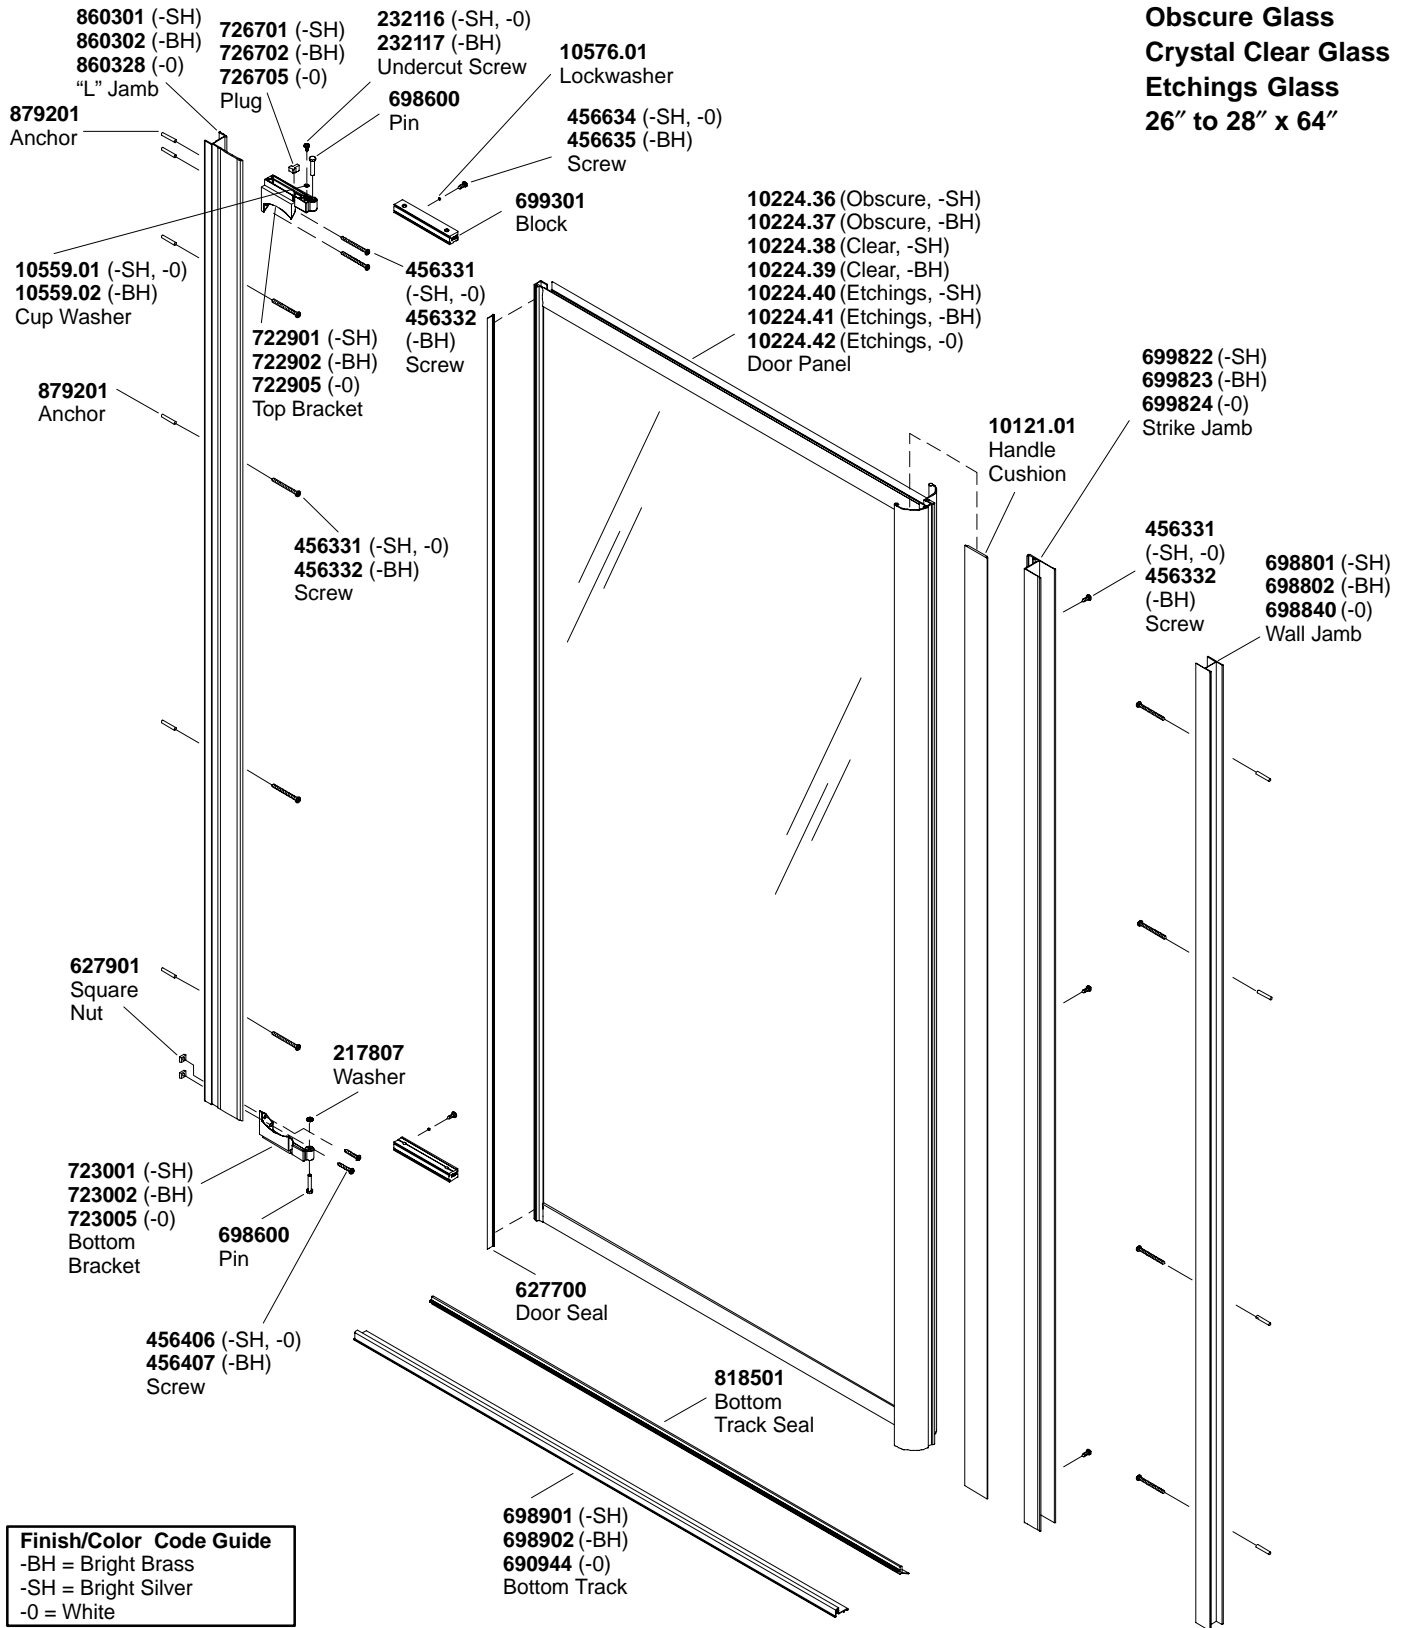

**Obscure Glass**  
**Crystal Clear Glass**  
**Etchings Glass**  
**26" to 28" x 64"**

**Finish/Color Code Guide**  
-BH = Bright Brass  
-SH = Bright Silver  
-0 = White

**\*\*Finish/color code must be specified when ordering.**