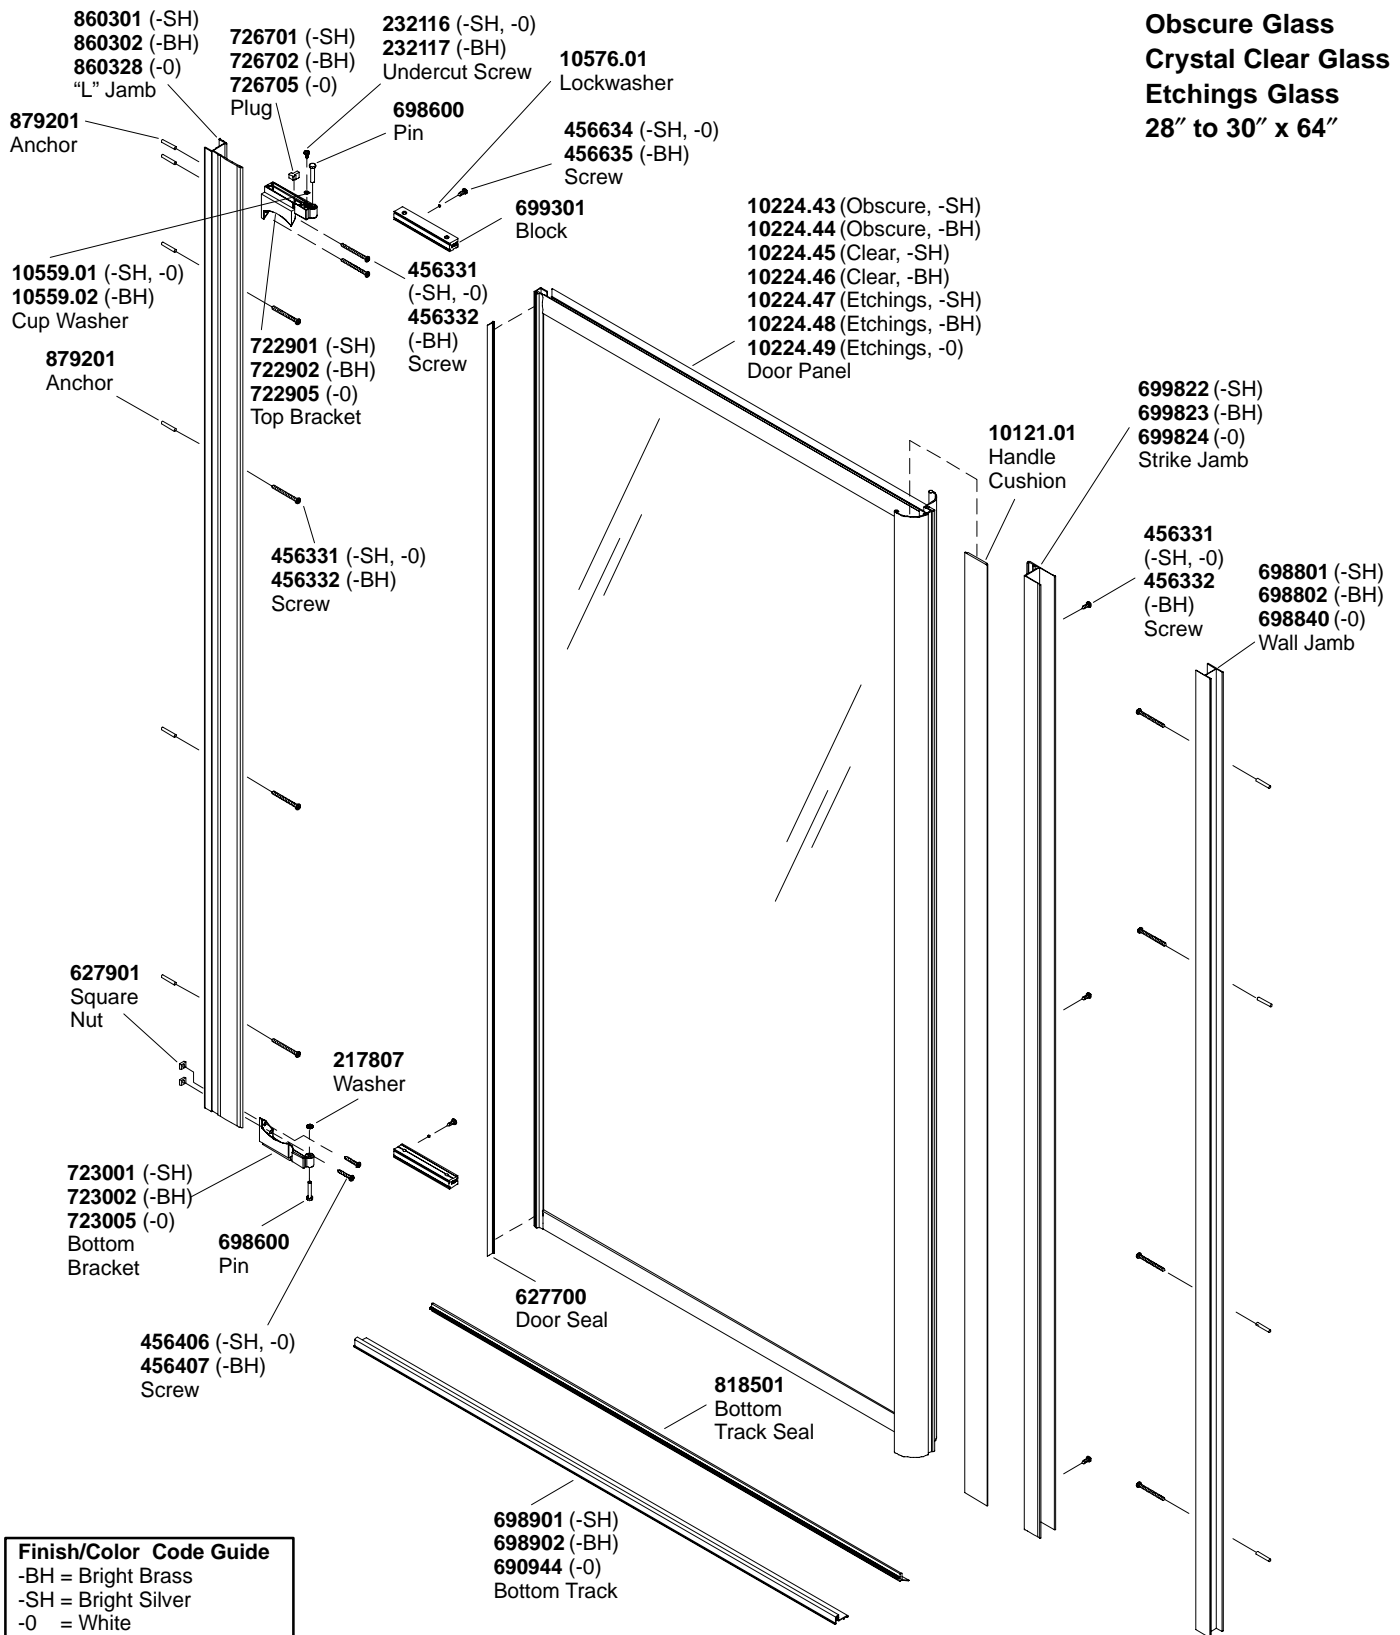

Obscure Glass
Crystal Clear Glass
Etchings Glass
28" to 30" x 64"

Finish/Color Code Guide
-BH = Bright Brass
-SH = Bright Silver
-0 = White

****Finish/color code must be specified when ordering.**