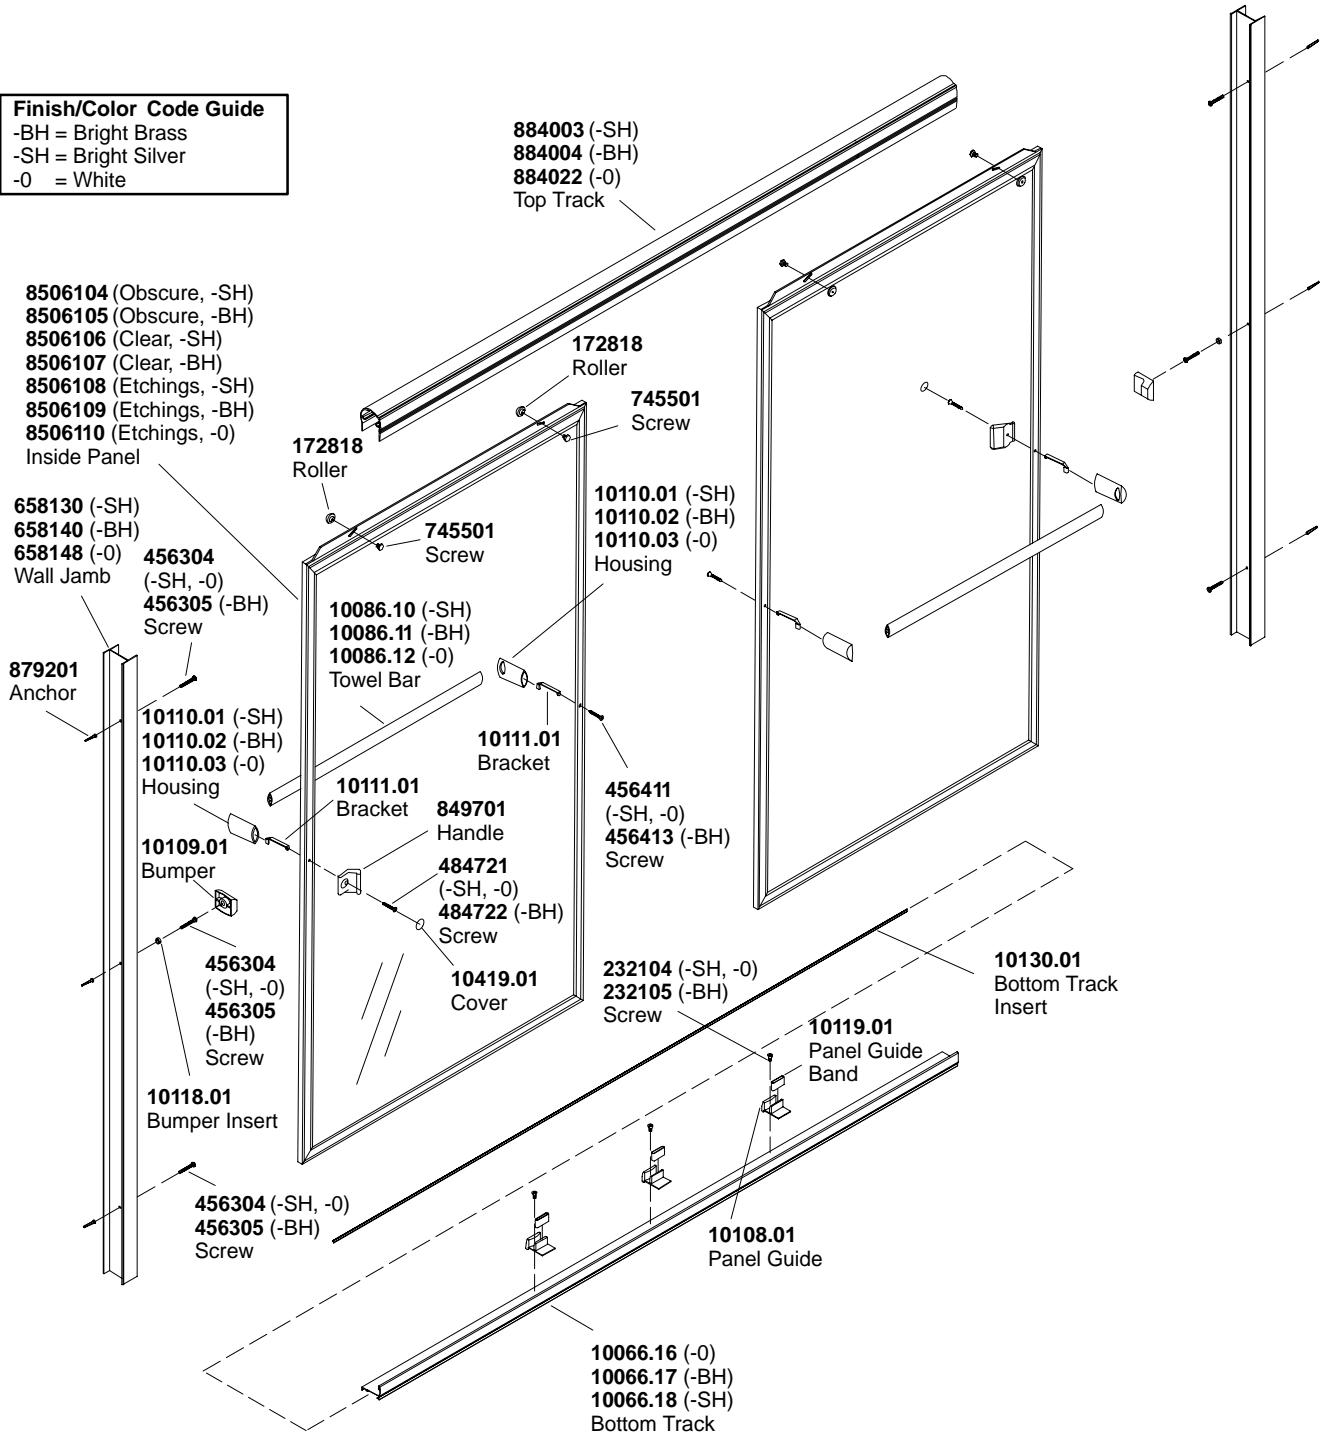

**Obscure Glass**  
**Crystal Clear Glass**  
**Etchings Glass**  
**45" to 47" x 58"**

**Finish/Color Code Guide**

-BH = Bright Brass  
-SH = Bright Silver  
-0 = White

**\*\*Finish/color code must be specified when ordering.**