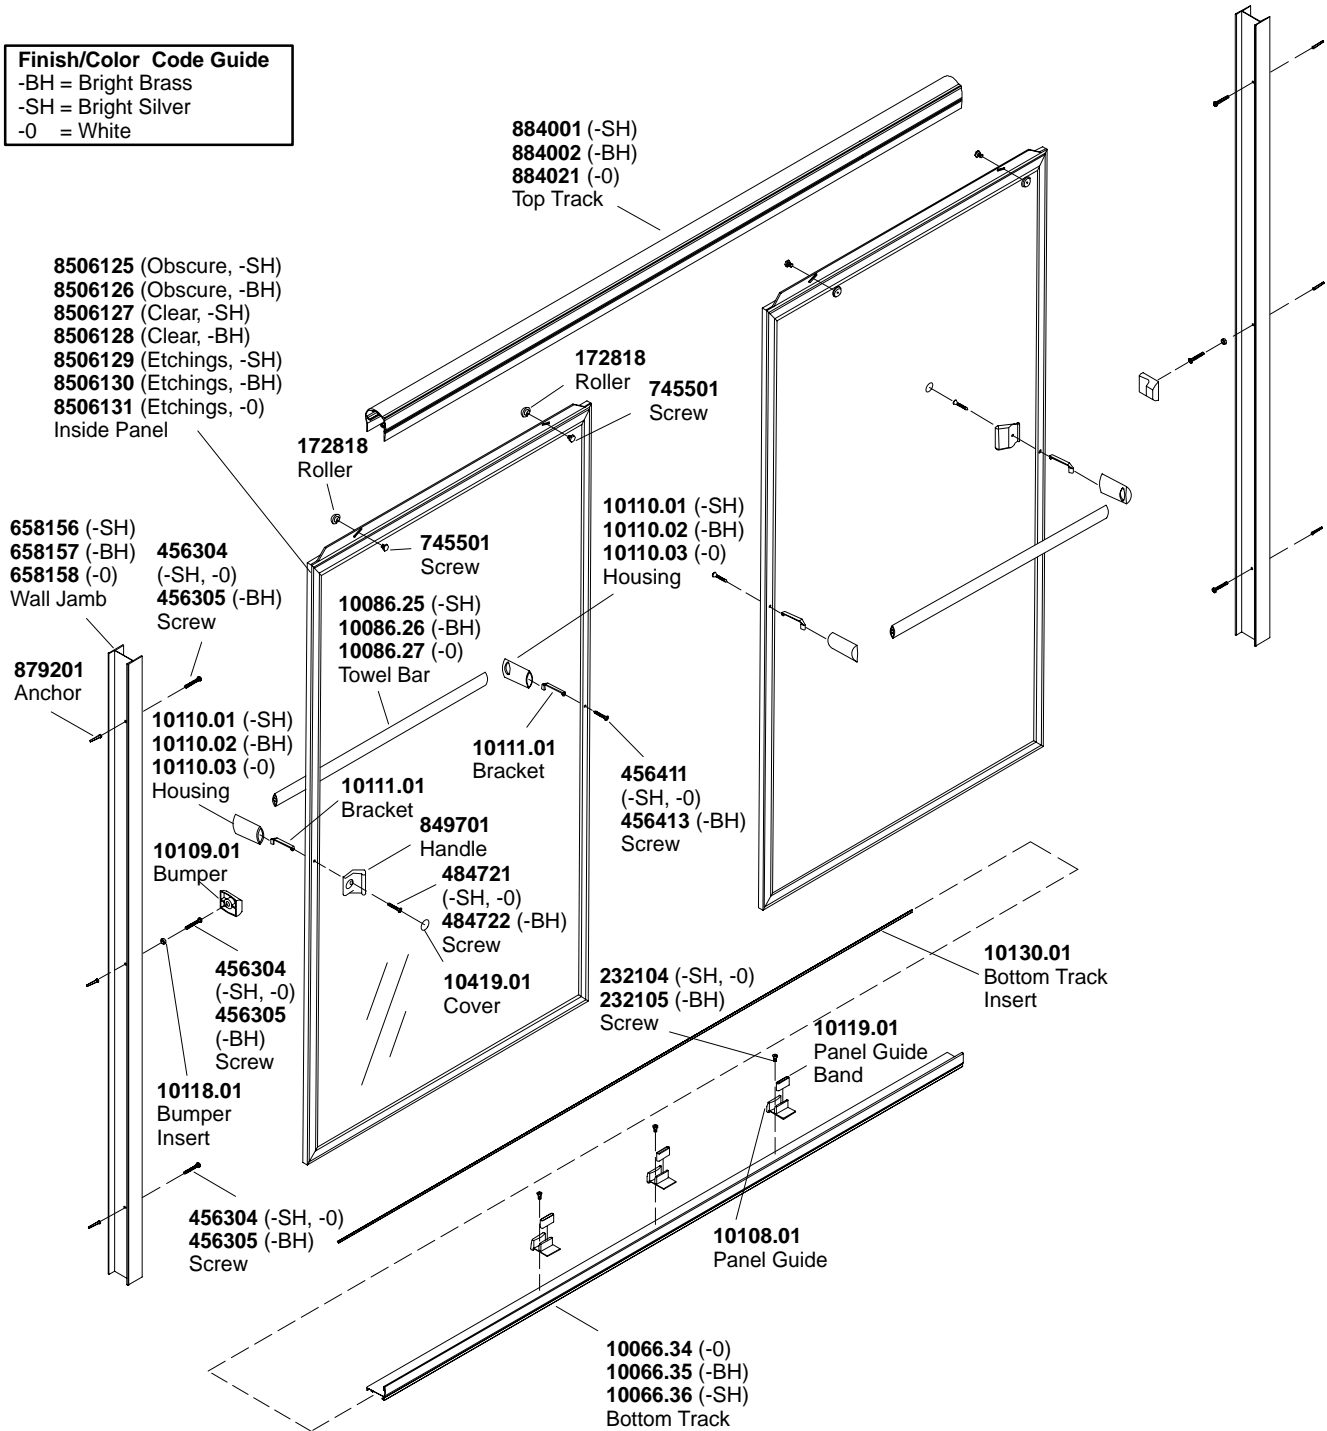

**Obscure Glass**  
**Crystal Clear Glass**  
**Etchings Glass**  
**53" to 55" x 55-3/4"**

**Finish/Color Code Guide**

-BH = Bright Brass  
-SH = Bright Silver  
-0 = White

\*\*Finish/color code must be specified when ordering.