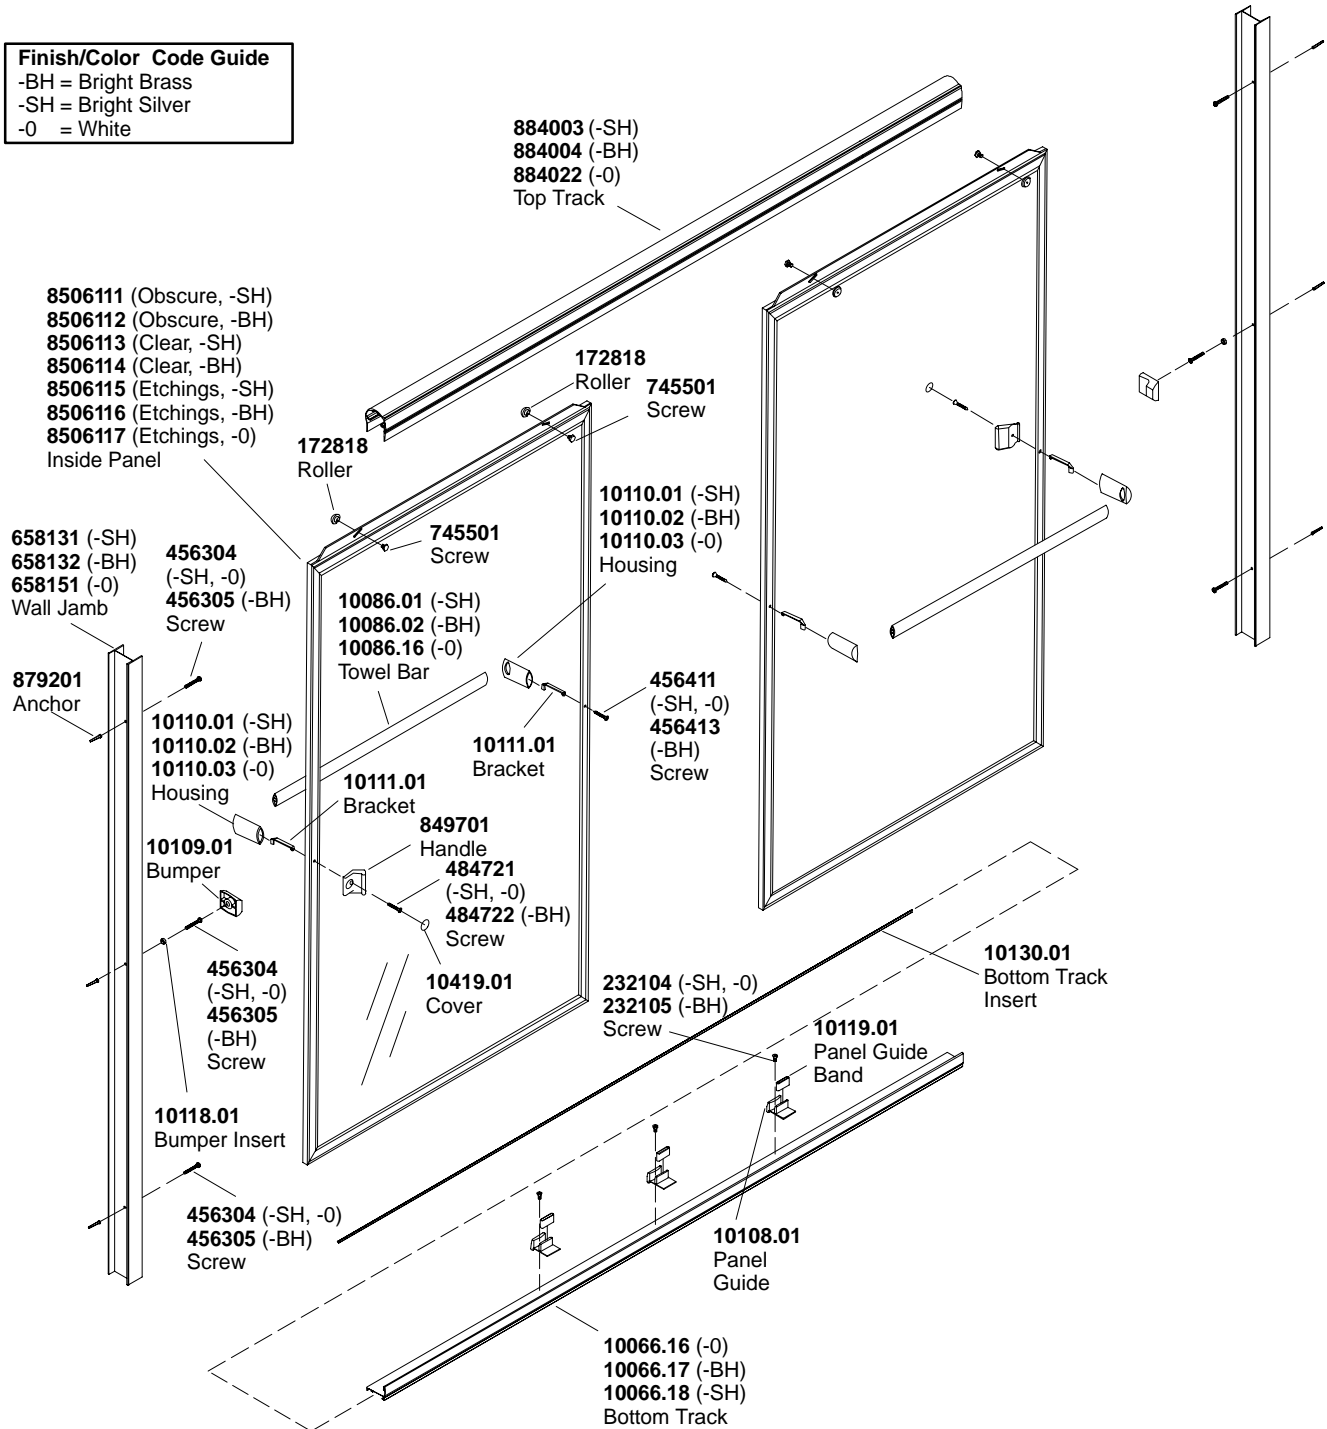

**Obscure Glass**  
**Crystal Clear Glass**  
**Etchings Glass**  
**39" to 41" x 69-9/16"**

**Finish/Color Code Guide**

-BH = Bright Brass  
-SH = Bright Silver  
-0 = White

\*\*Finish/color code must be specified when ordering.