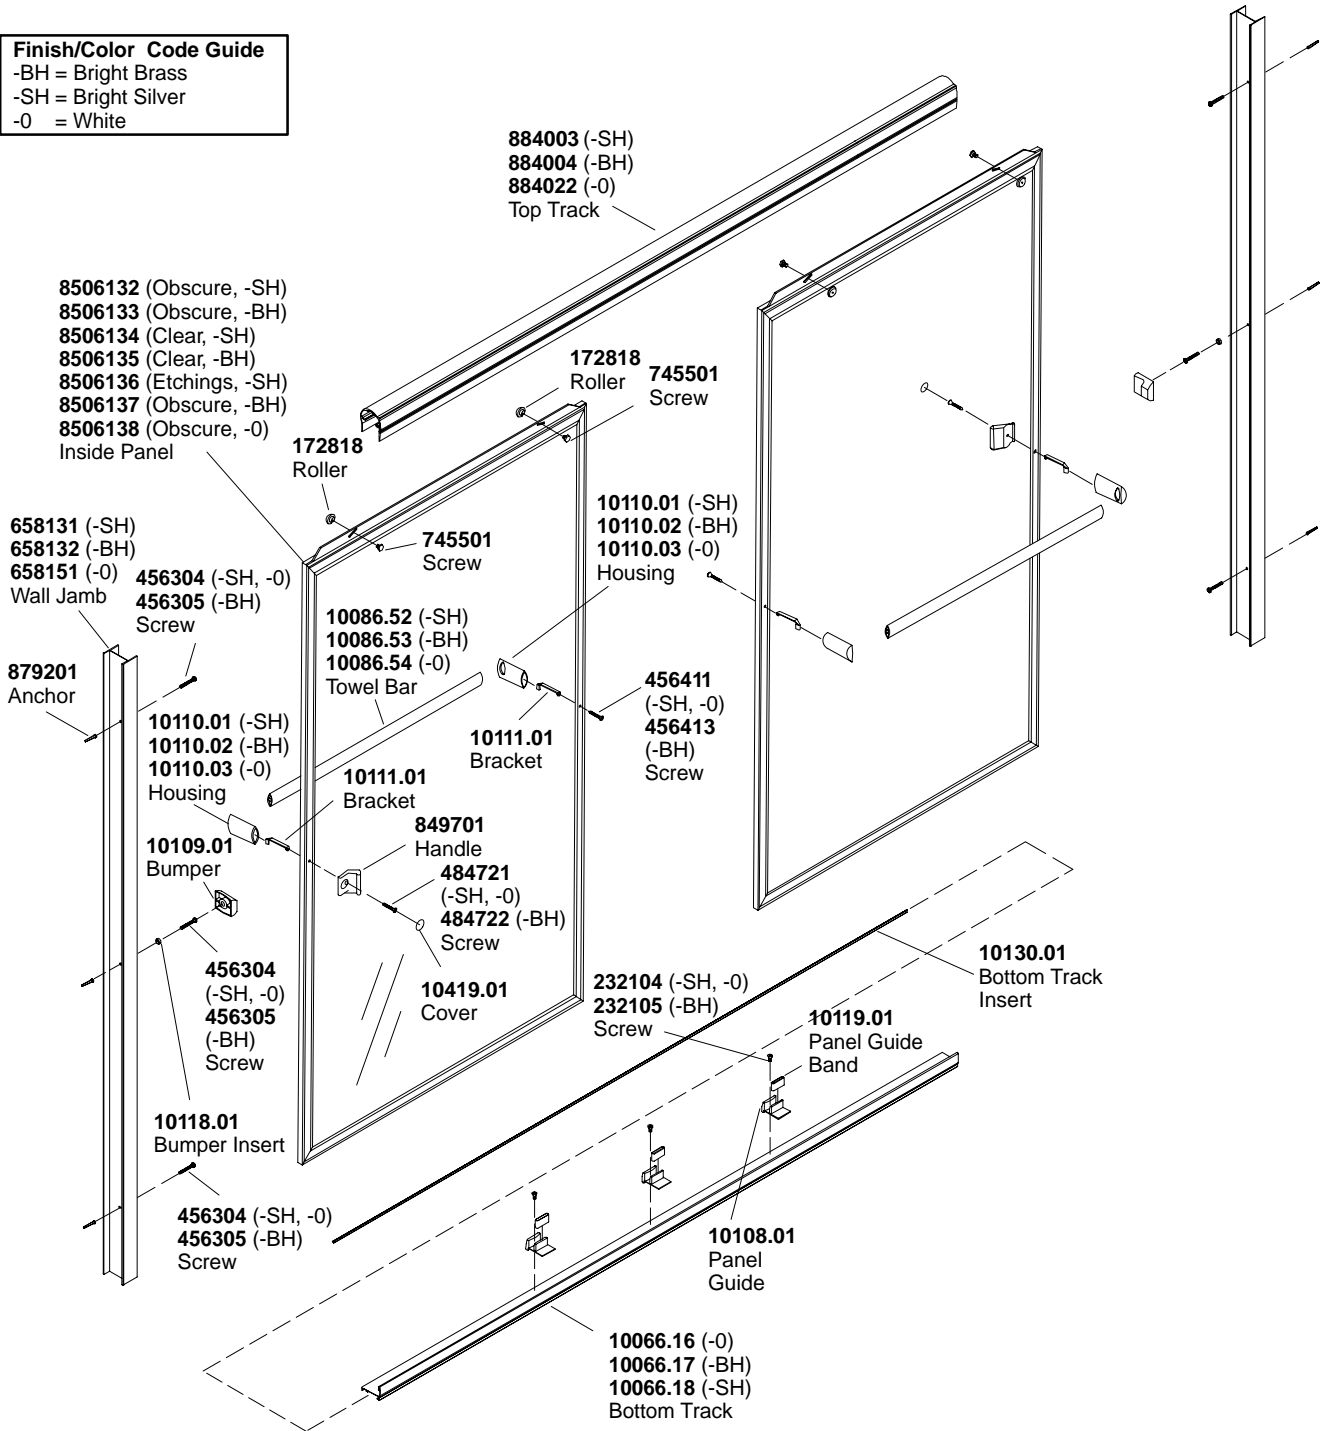

Obscure Glass
Crystal Clear Glass
Etchings Glass
42-1/2" to 44-1/2" x 69-9/16"

Finish/Color Code Guide

-BH = Bright Brass
 -SH = Bright Silver
 -0 = White

**Finish/color code must be specified when ordering.