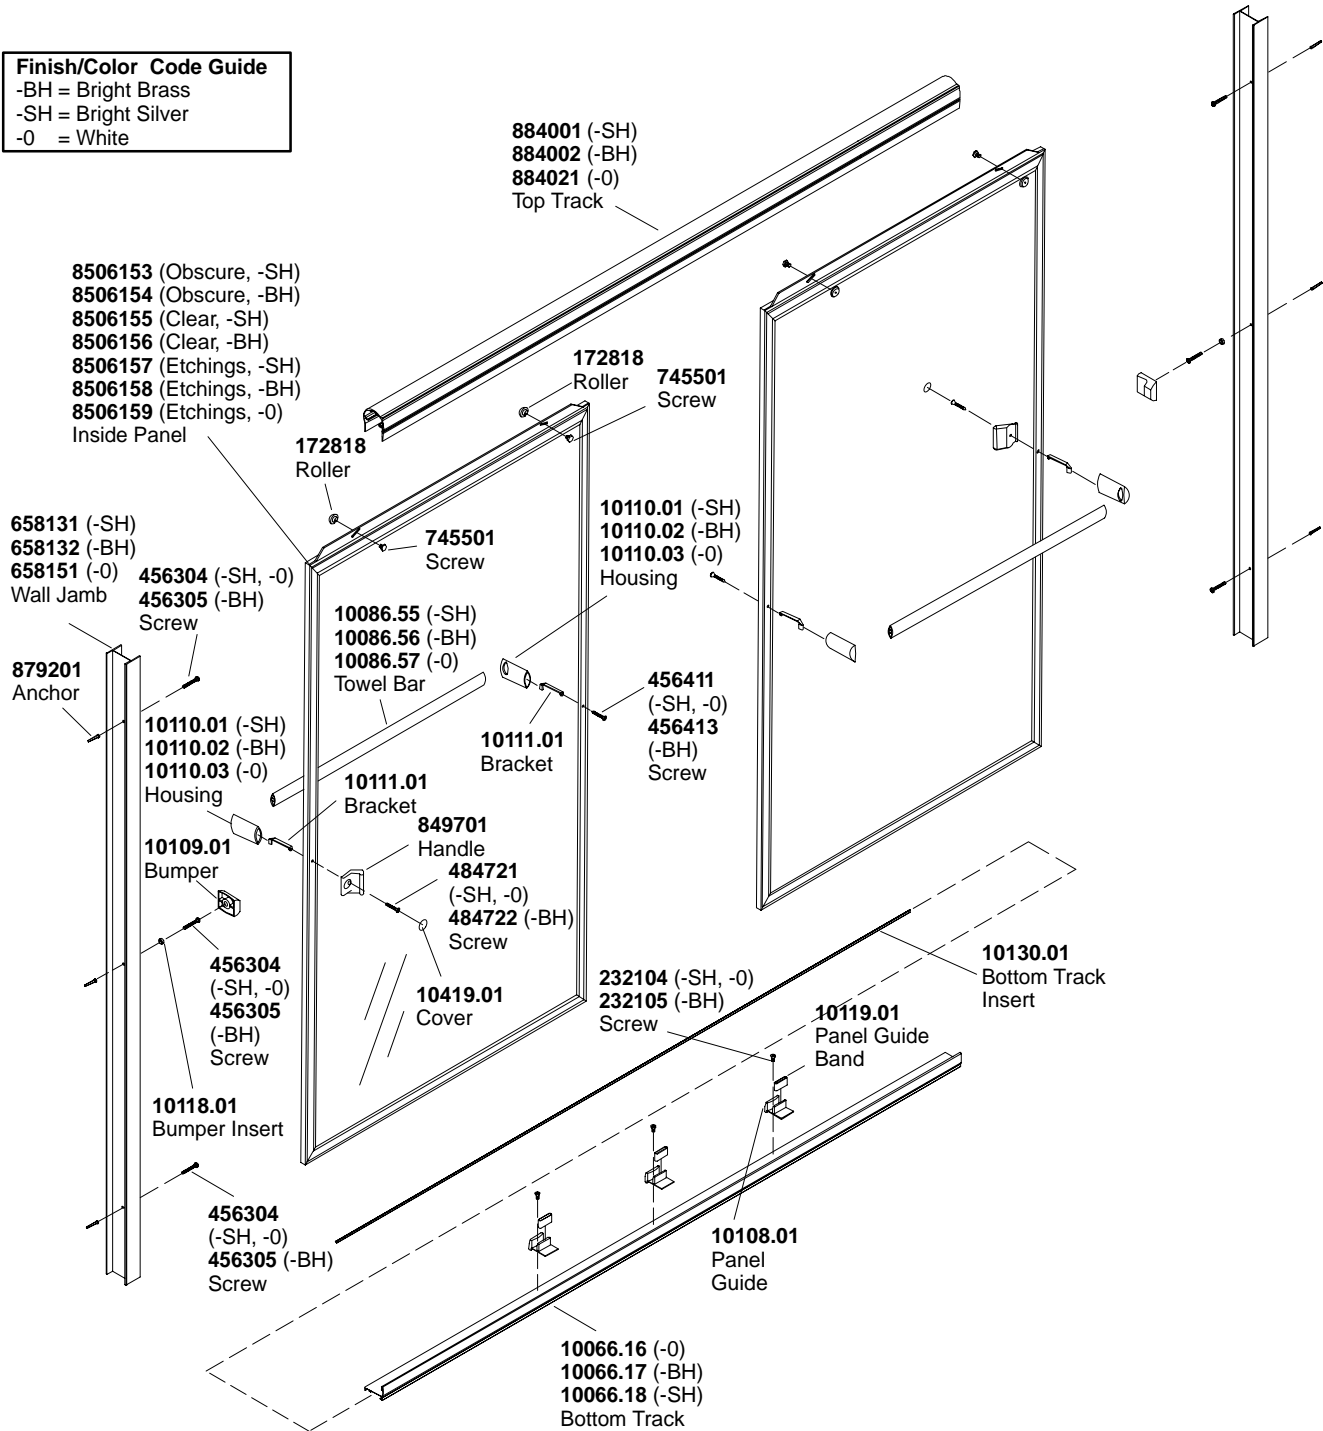

Obscure Glass
Crystal Clear Glass
Etchings Glass
46-1/2" to 48-1/2" x 69-9/16"

Finish/Color Code Guide

-BH = Bright Brass
 -SH = Bright Silver
 -0 = White

****Finish/color code must be specified when ordering.**