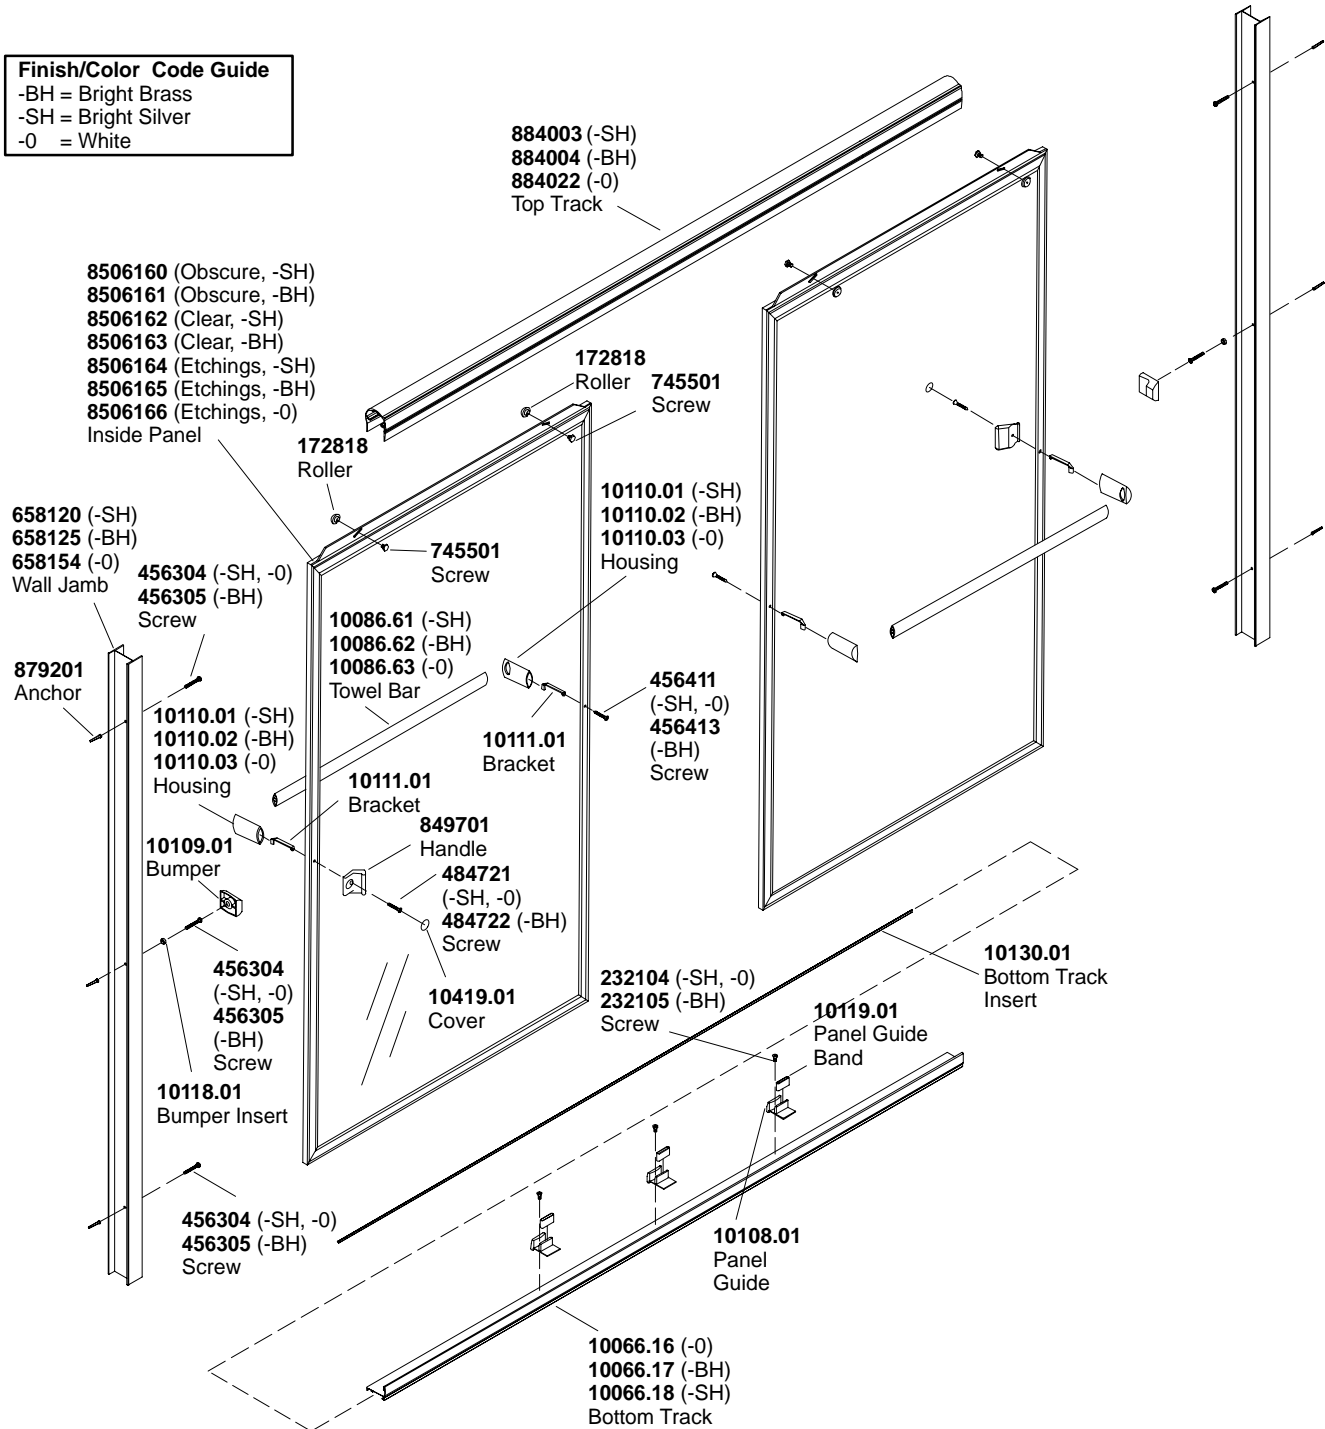

**Obscure Glass**  
**Crystal Clear Glass**  
**Etchings Glass**  
**42" to 44" x 65-1/2"**

**Finish/Color Code Guide**

-BH = Bright Brass  
-SH = Bright Silver  
-0 = White

**\*\*Finish/color code must be specified when ordering.**