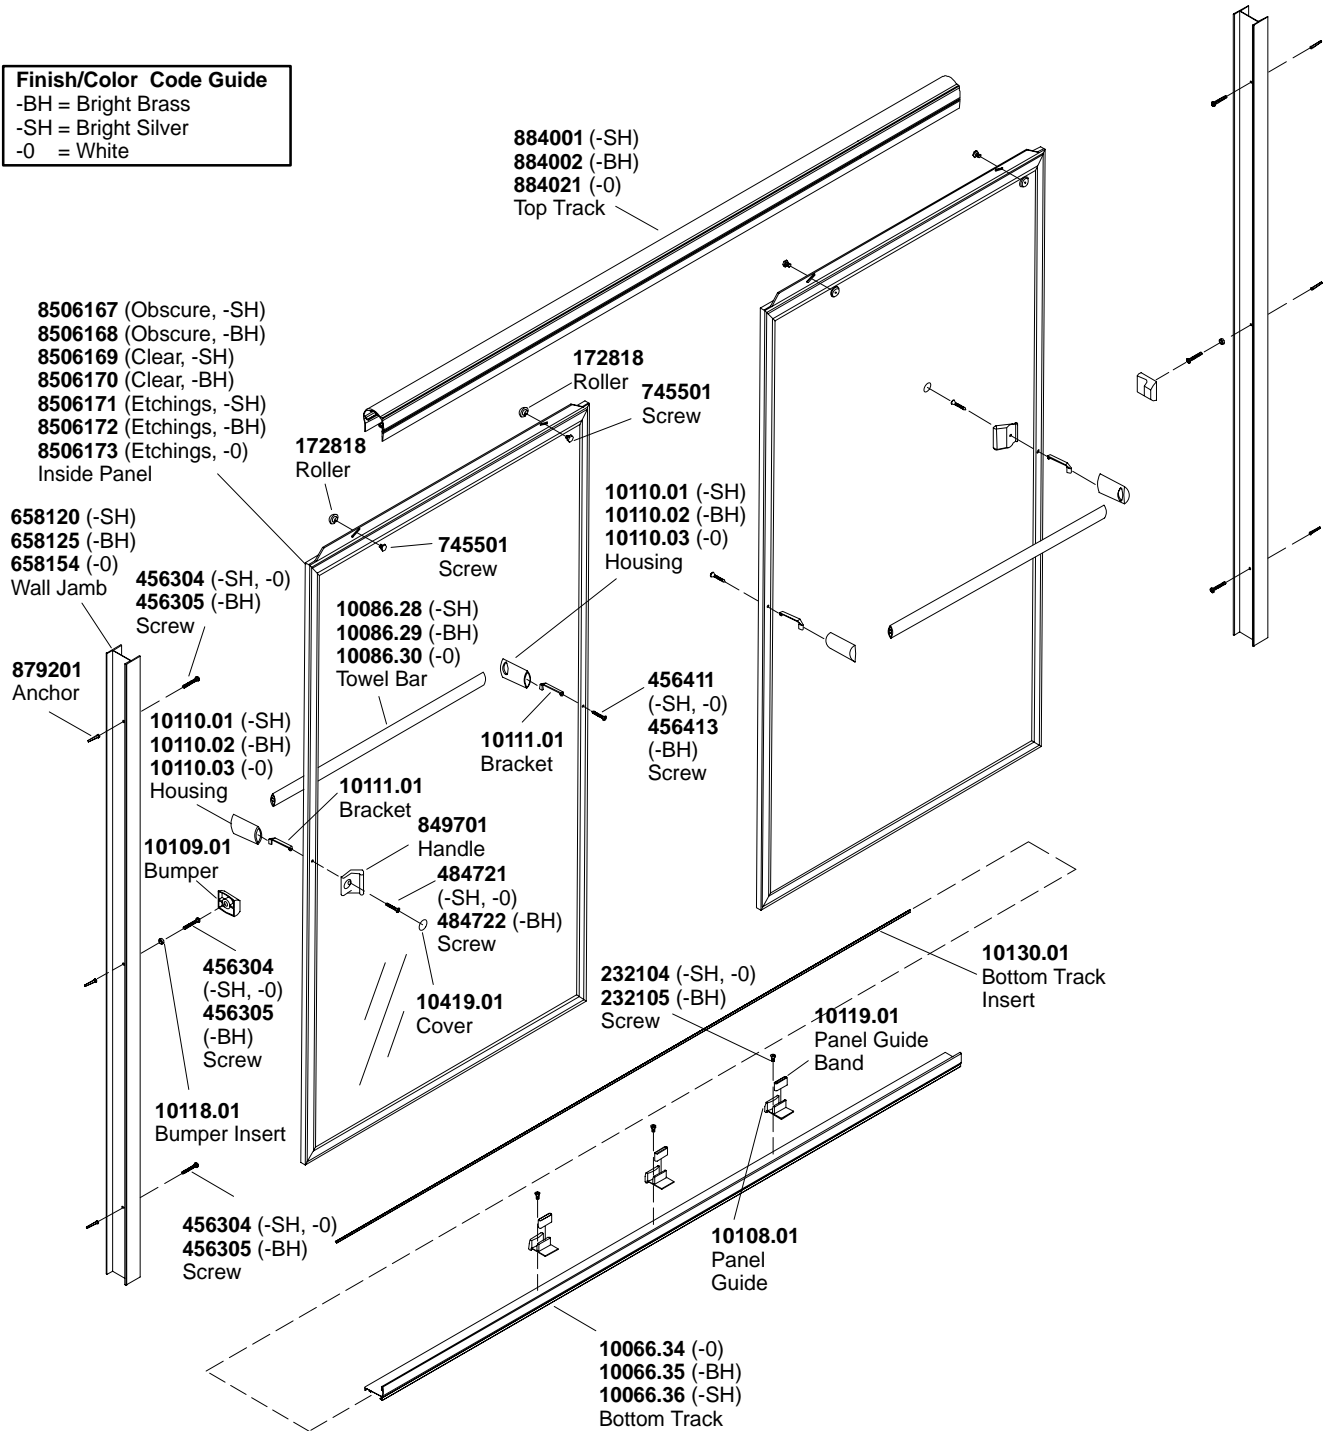

**Obscure Glass**  
**Crystal Clear Glass**  
**Etchings Glass**  
**55" to 57-3/8" x 65-1/2"**

**Finish/Color Code Guide**

-BH = Bright Brass  
 -SH = Bright Silver  
 -0 = White

**\*\*Finish/color code must be specified when ordering.**