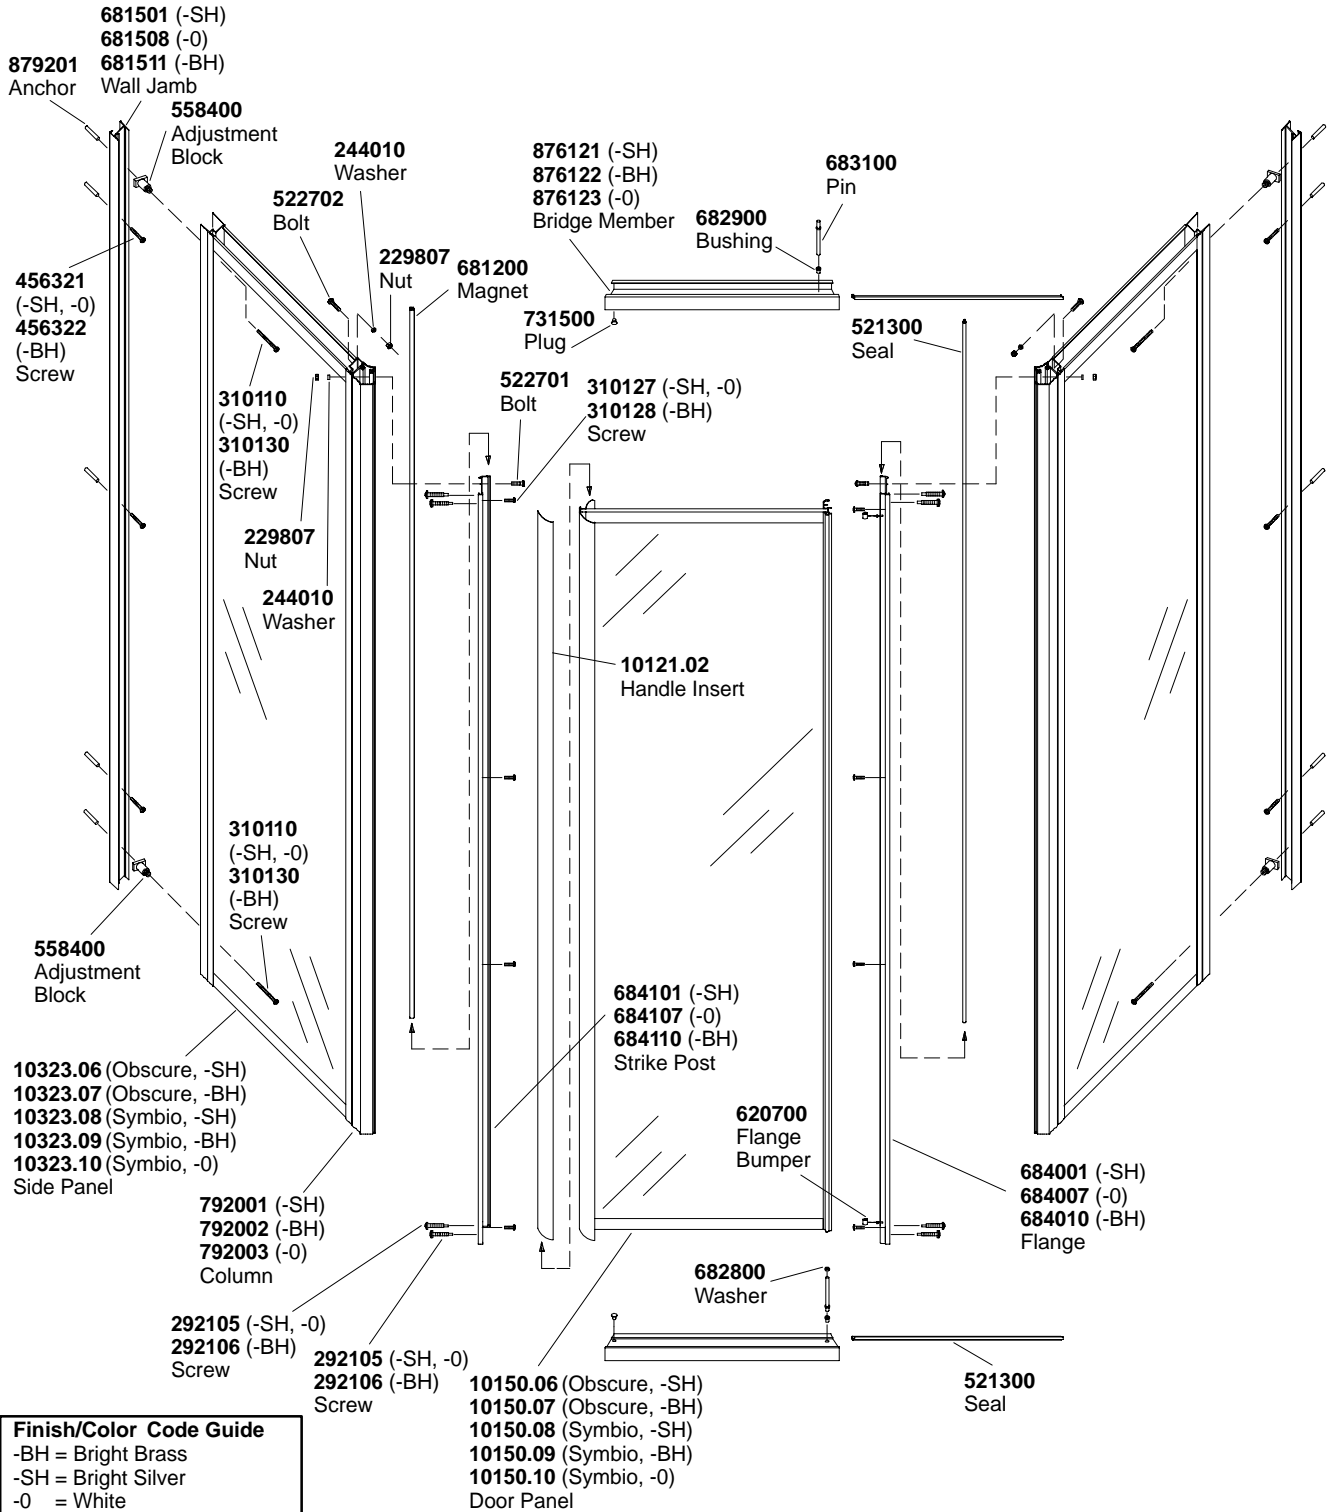

Obscure Glass

Symbio Glass

21-1/8" x 27-1/2" x 21-1/8" x 72"

Finish/Color Code Guide	
-BH	= Bright Brass
-SH	= Bright Silver
-0	= White

**Finish/color code must be specified when ordering.