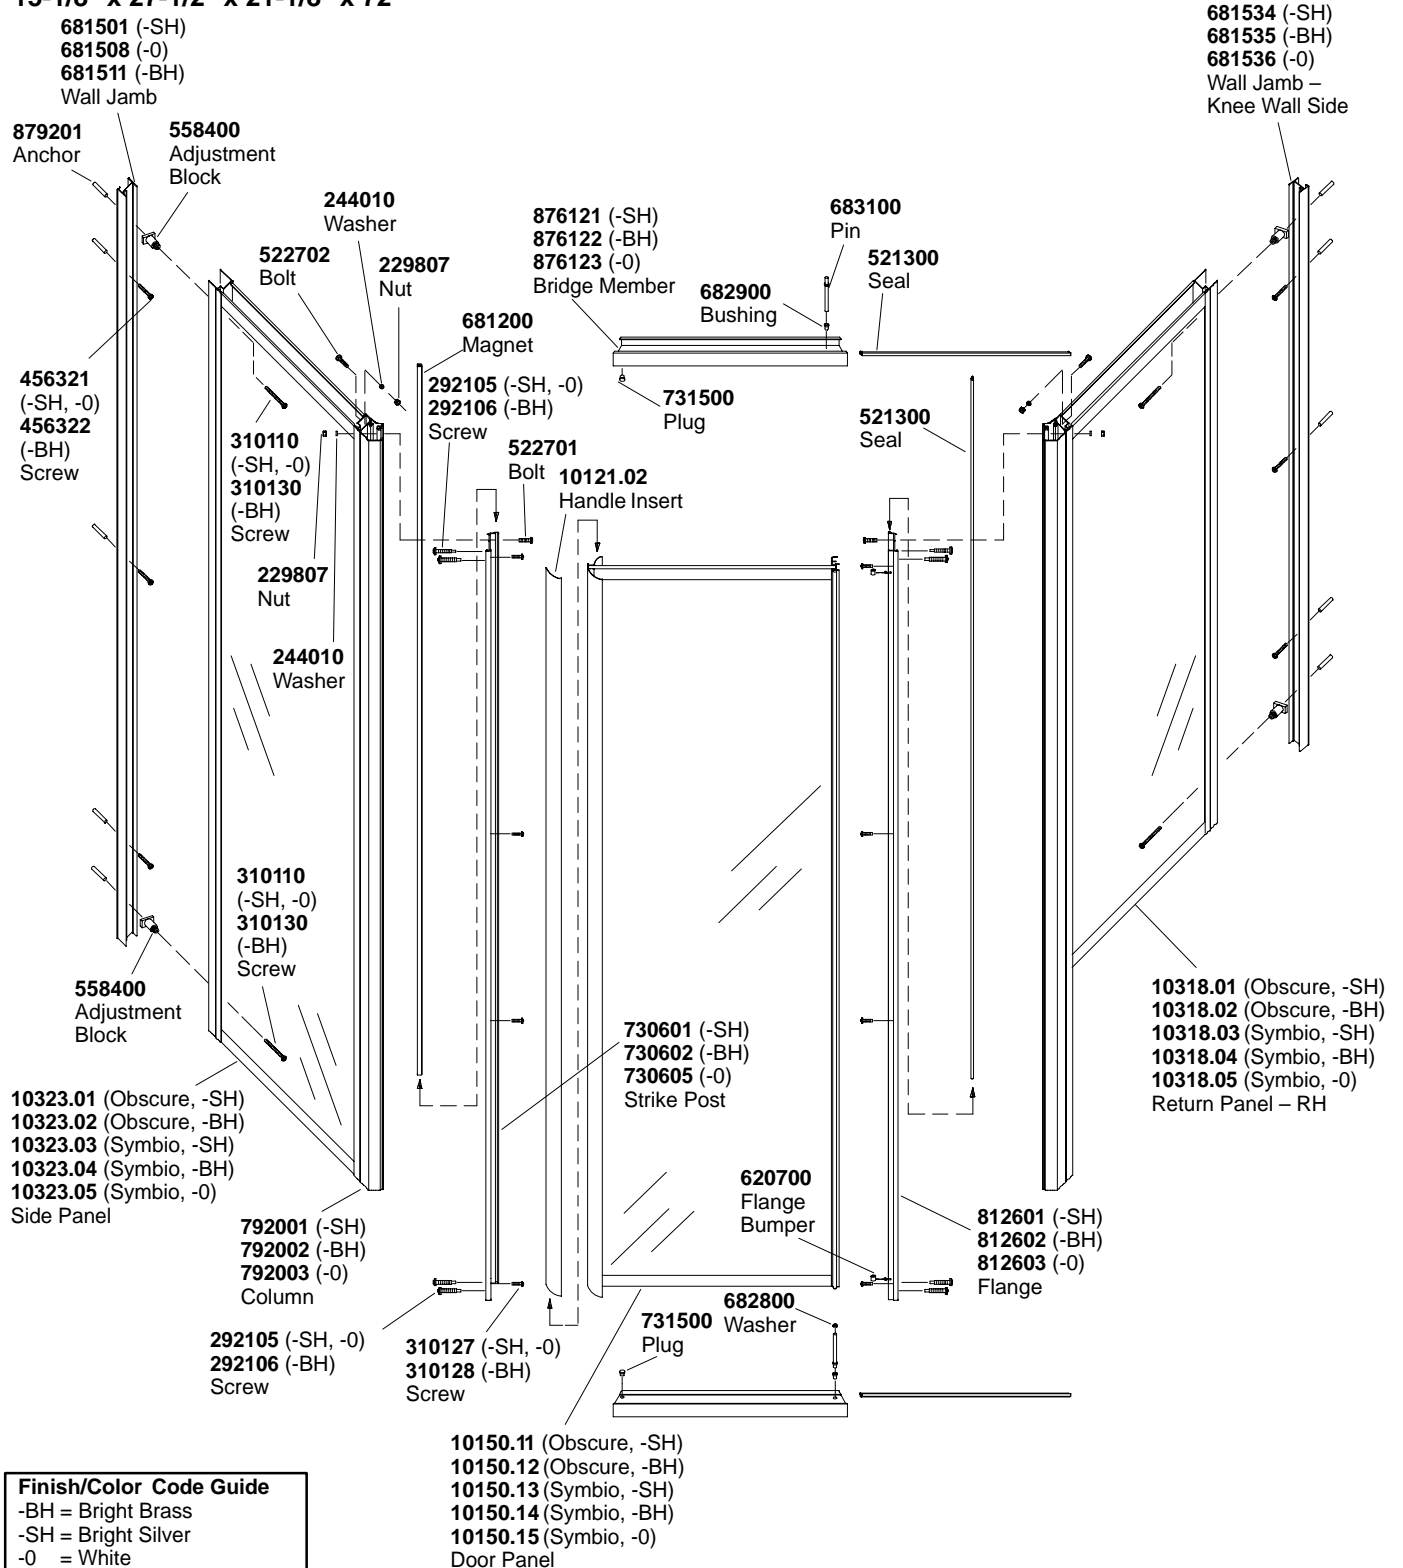

Obscure Glass

Symbio Glass

15-1/8" x 27-1/2" x 21-1/8" x 72"

LEFT KNEE WALL INSTALLATION

Finish/Color Code Guide	
-BH	= Bright Brass
-SH	= Bright Silver
-0	= White

**Finish/color code must be specified when ordering.