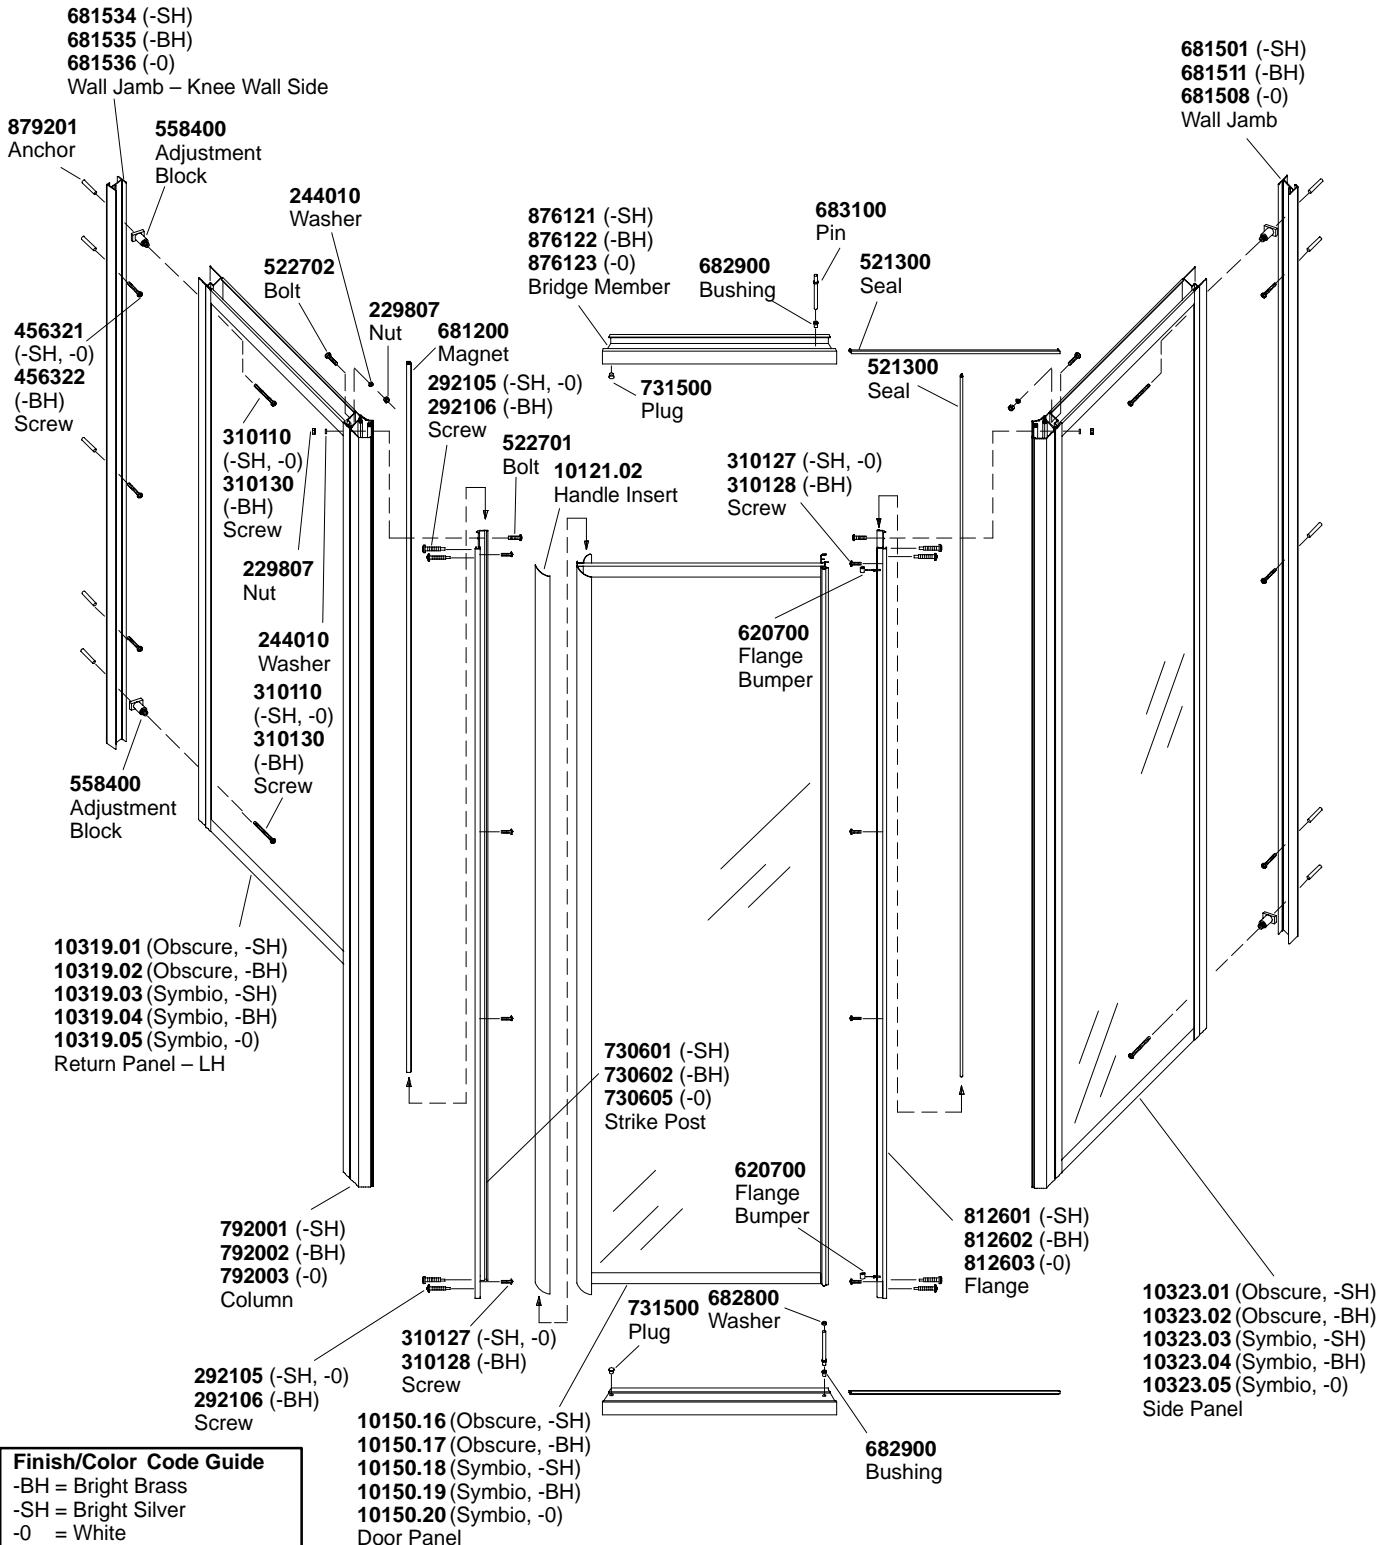

### Symbio Glass

21-1/8" x 27-1/2" x 15-1/8" x 72"

### RIGHT KNEE WALL INSTALLATION

\*\*Finish/color code must be specified when ordering.