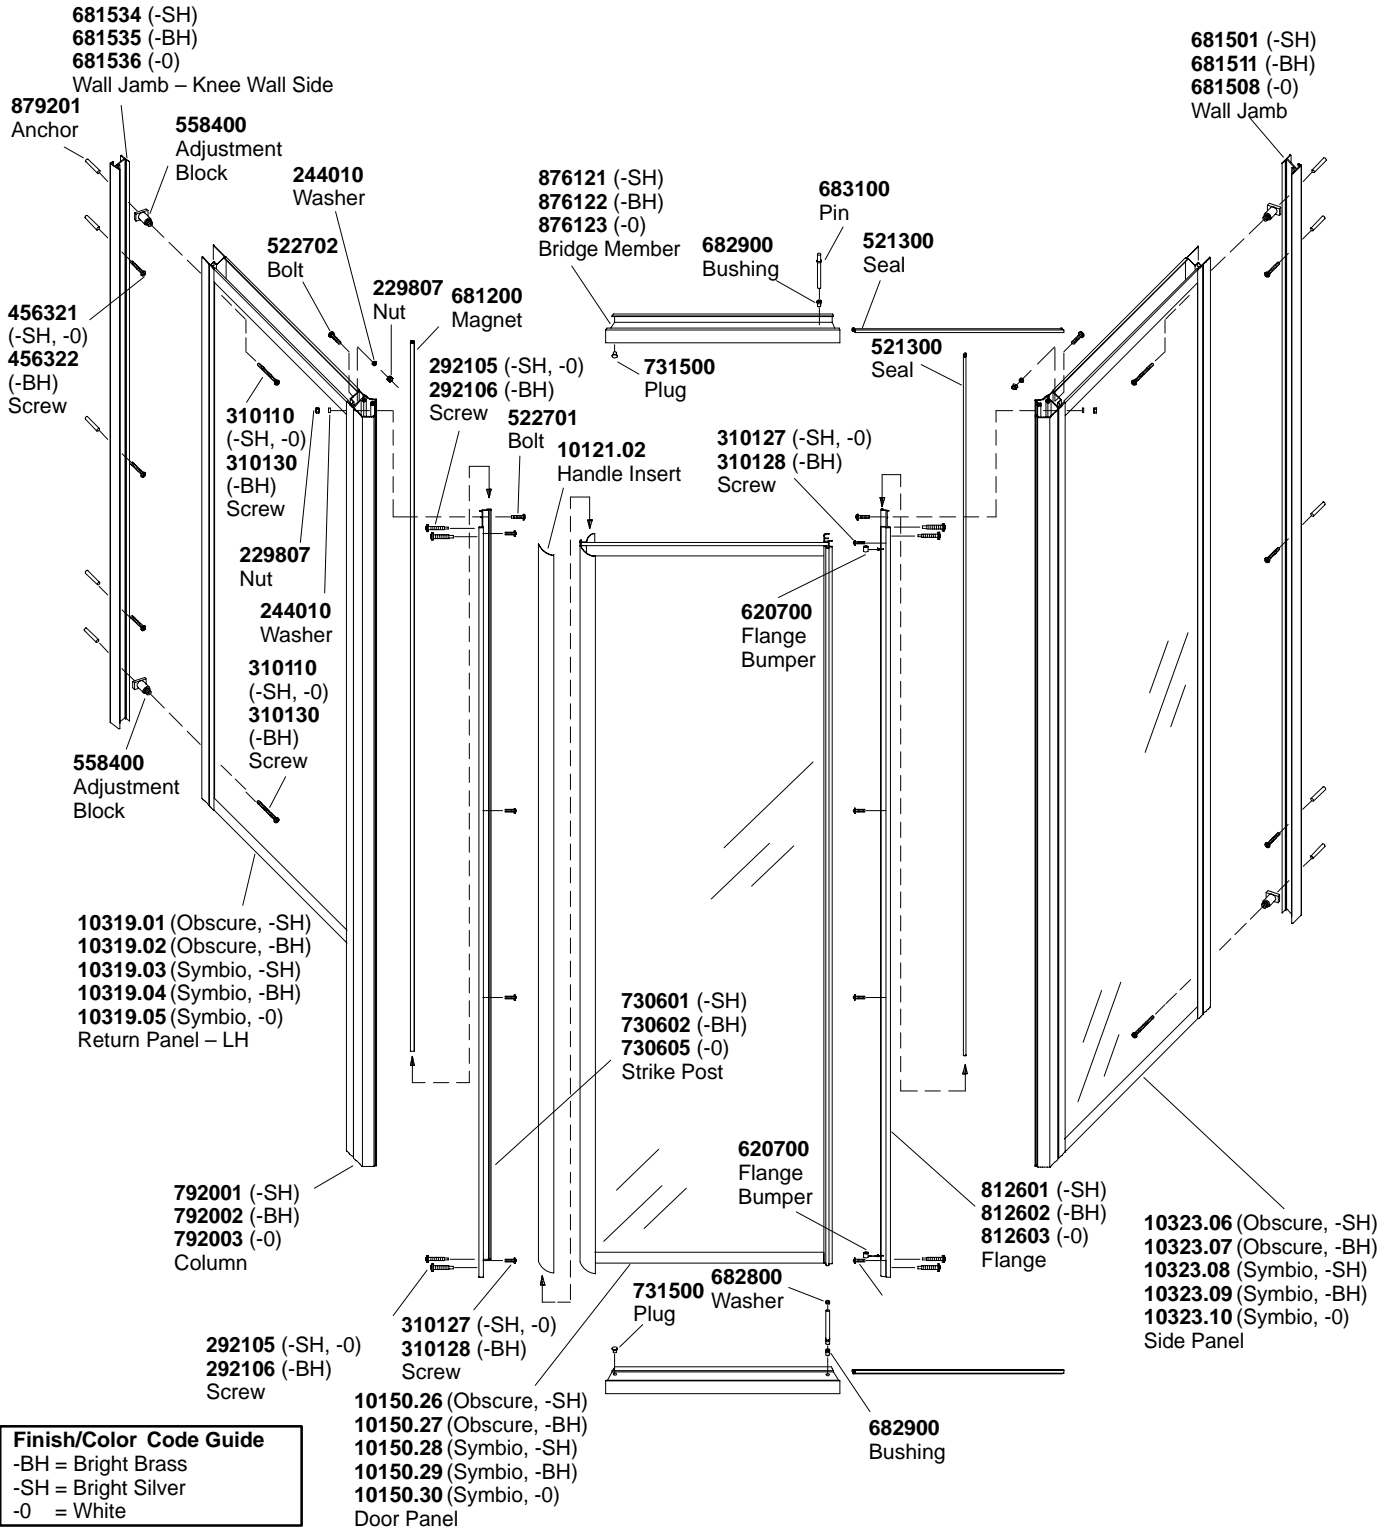

RIGHT KNEE WALL INSTALLATION

Obscure Glass

Symbio Glass

21-1/8" x 27-1/2" x 21-1/8" x 72"

Finish/Color Code Guide	
-BH	= Bright Brass
-SH	= Bright Silver
-O	= White

**Finish/color code must be specified when ordering.